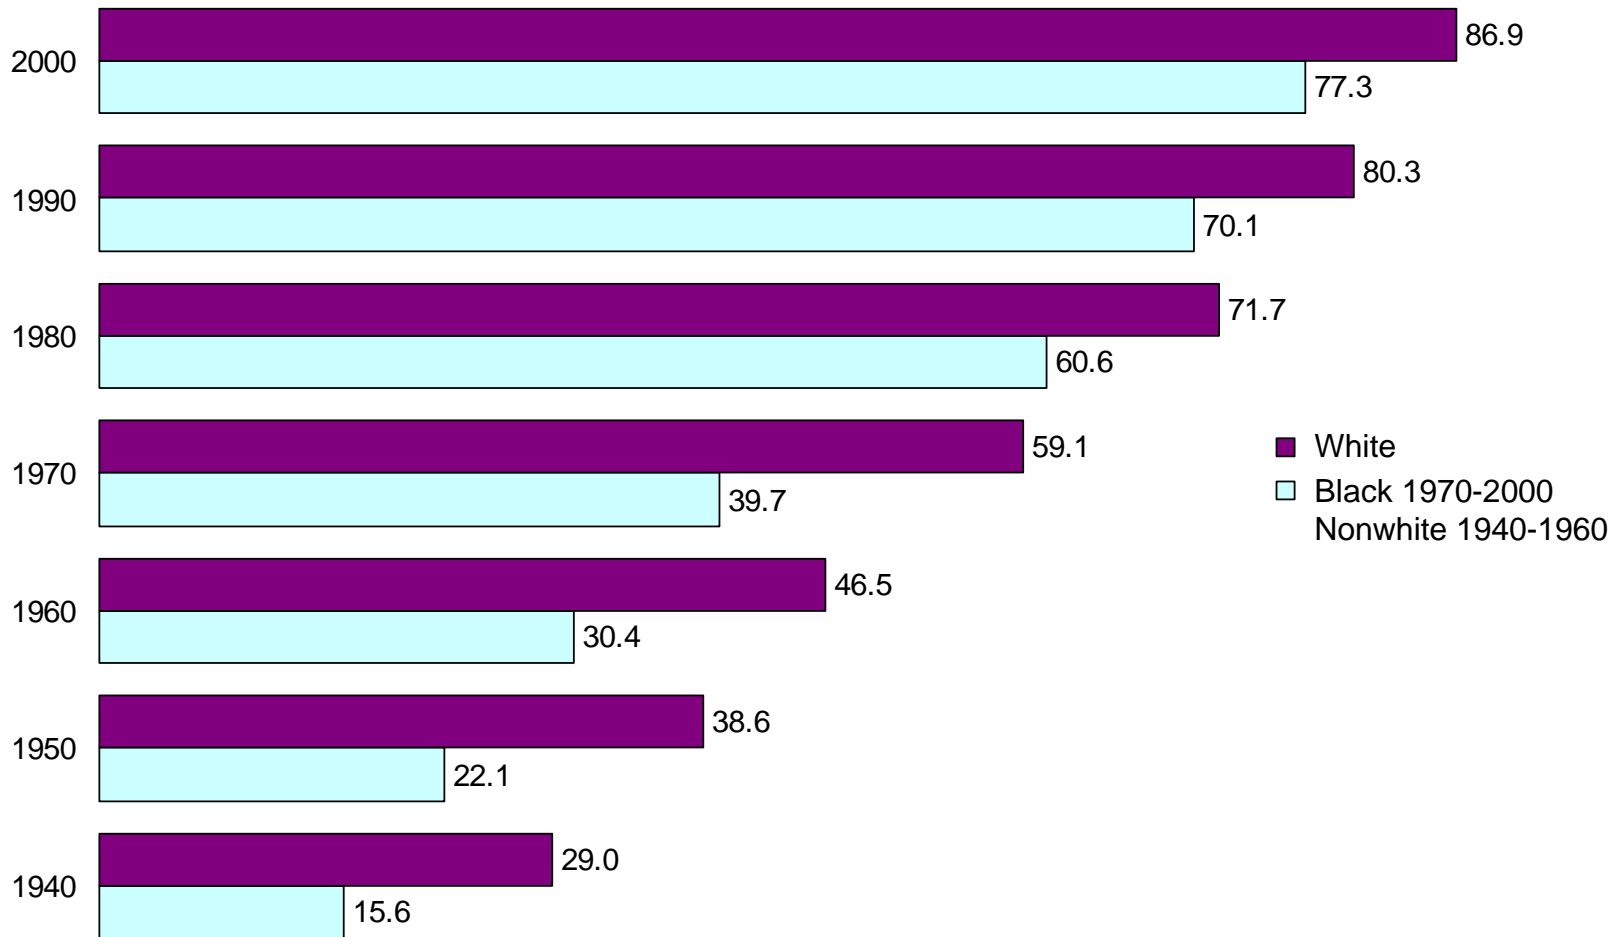

Iowa

Educational Attainment of the Population 25
Years and Over: 1940 to 2000

Percent of the Population 25 Years and Over with a High School Diploma or More

Percent of the Population 25 Years and Over with a Bachelor's Degree or More

Percent of the Population 25 Years and Over with a High School Diploma or More by Sex

Percent of the Population 25 Years and Over with a Bachelor's Degree or More by Sex

Percent of the Population 25 Years and Over with a High School Diploma or More by Race