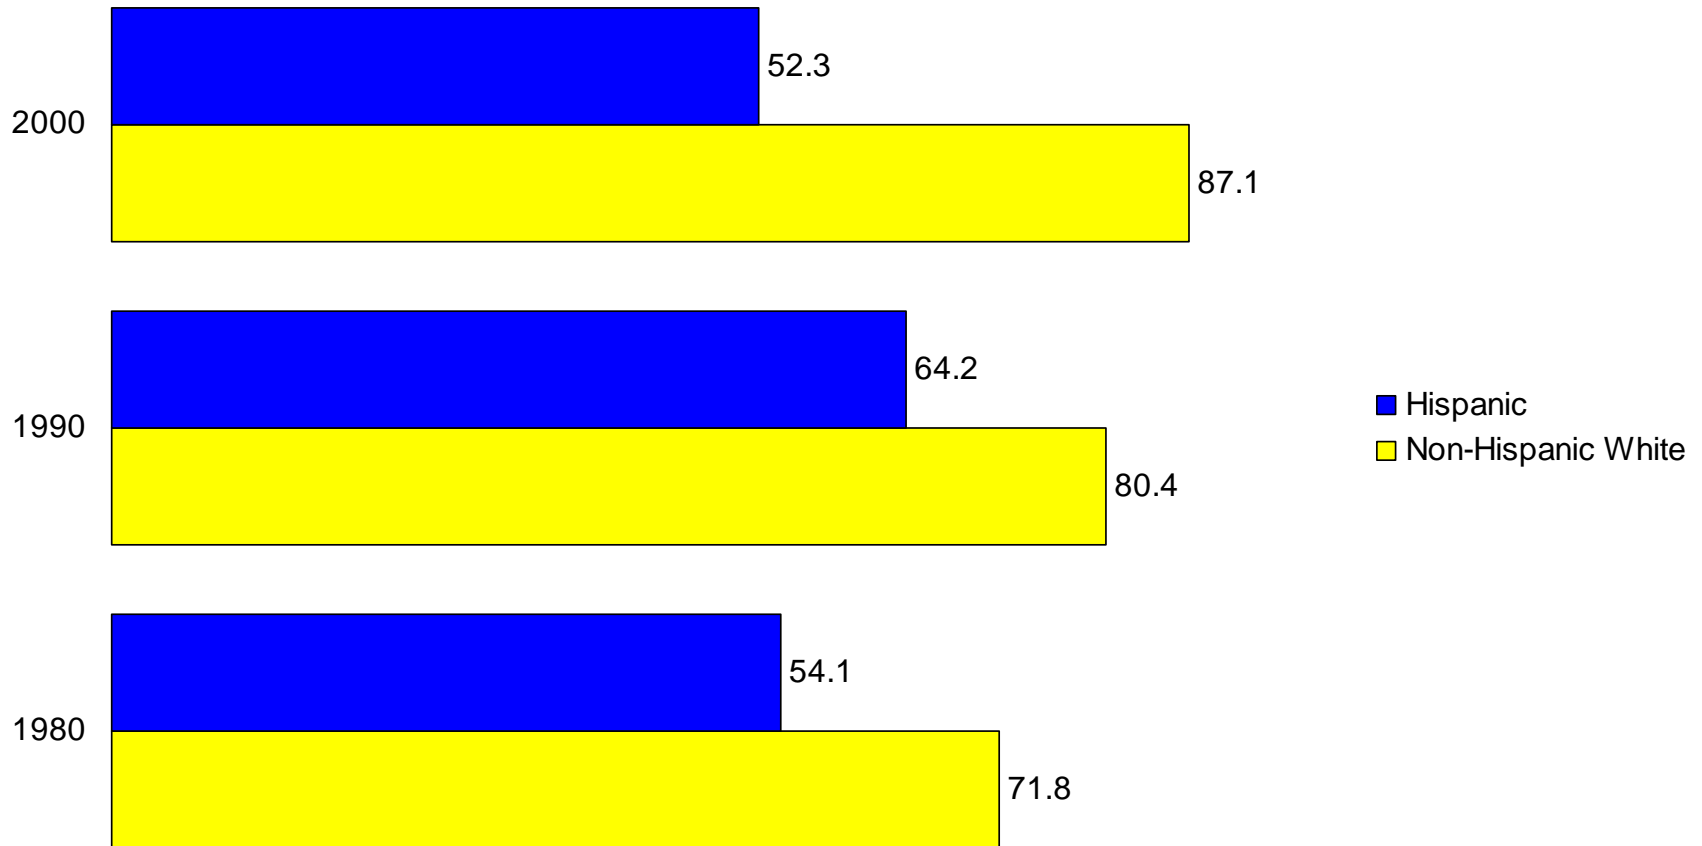

Iowa

Educational Attainment of the Population 25
Years and Over: 1940 to 2000

Percent of the Population 25 Years and Over with a High School Diploma or More

Percent of the Population 25 Years and Over with a Bachelor's Degree or More

Percent of the Population 25 Years and Over with a High School Diploma or More by Sex

Percent of the Population 25 Years and Over with a Bachelor's Degree or More by Sex

Percent of the Population 25 Years and Over with a High School Diploma or More by Race

Percent of the Population 25 Years and Over with a Bachelor's Degree or More by Race

Percent of the Population 25 Years and Over with a High School Diploma or More by Hispanic Origin

Percent of the Population 25 Years and Over with a Bachelor's Degree or More by Hispanic Origin