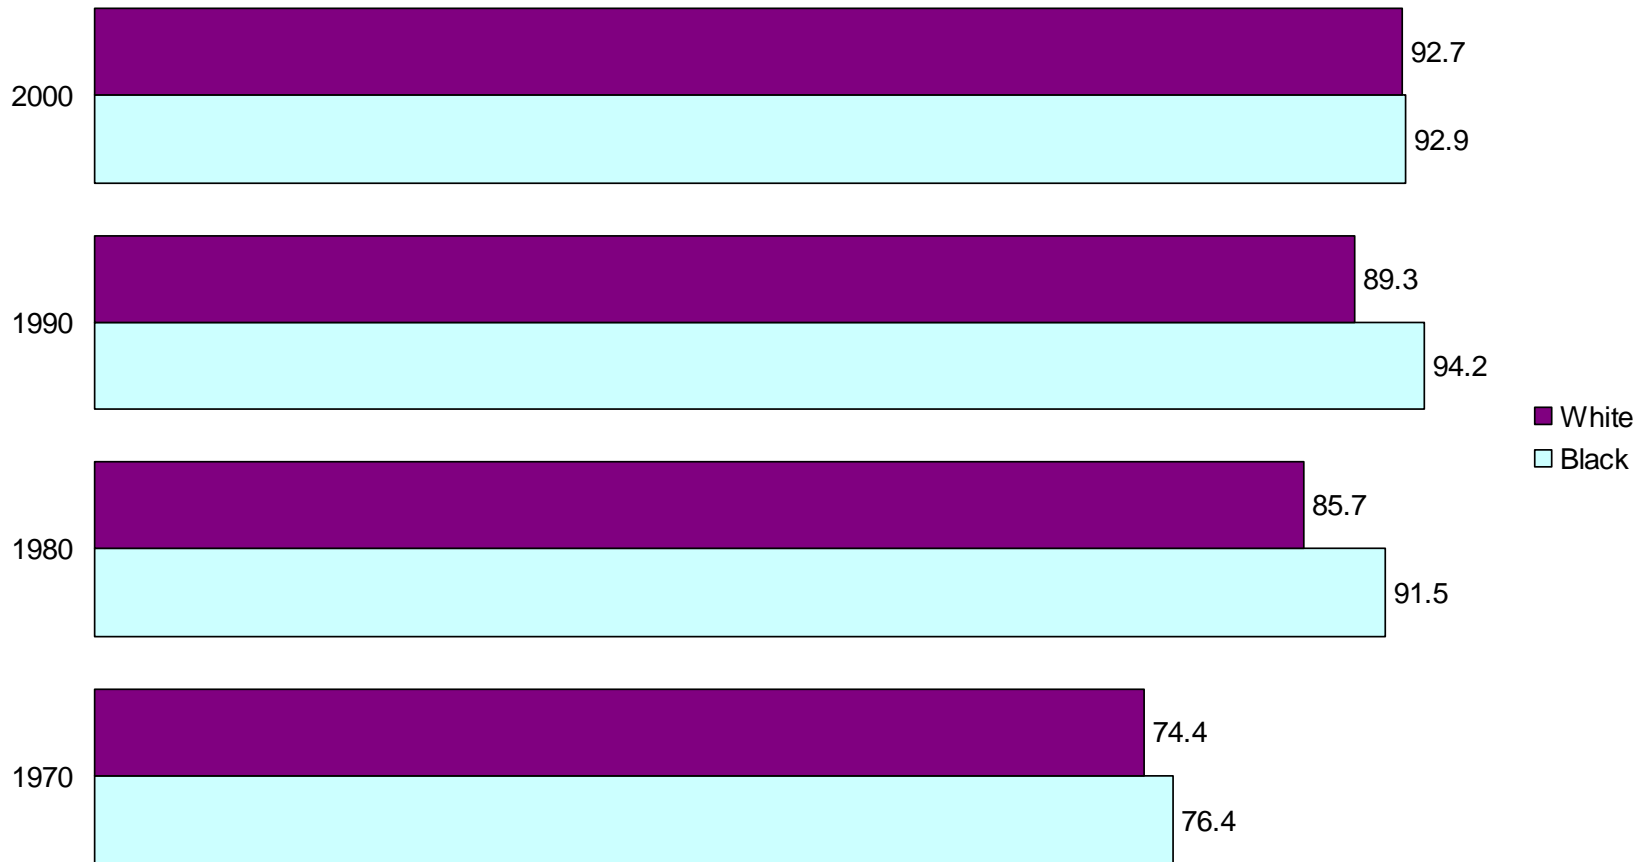

Hawaii

Educational Attainment of the Population 25
Years and Over: 1960 to 2000

Percent of the Population 25 Years and Over
with a High School Diploma or More

Percent of the Population 25 Years and Over
with a Bachelor's Degree or More

Percent of the Population 25 Years and Over with a High School Diploma or More by Sex

Percent of the Population 25 Years and Over with a Bachelor's Degree or More by Sex

Percent of the Population 25 Years and Over with a High School Diploma or More by Race