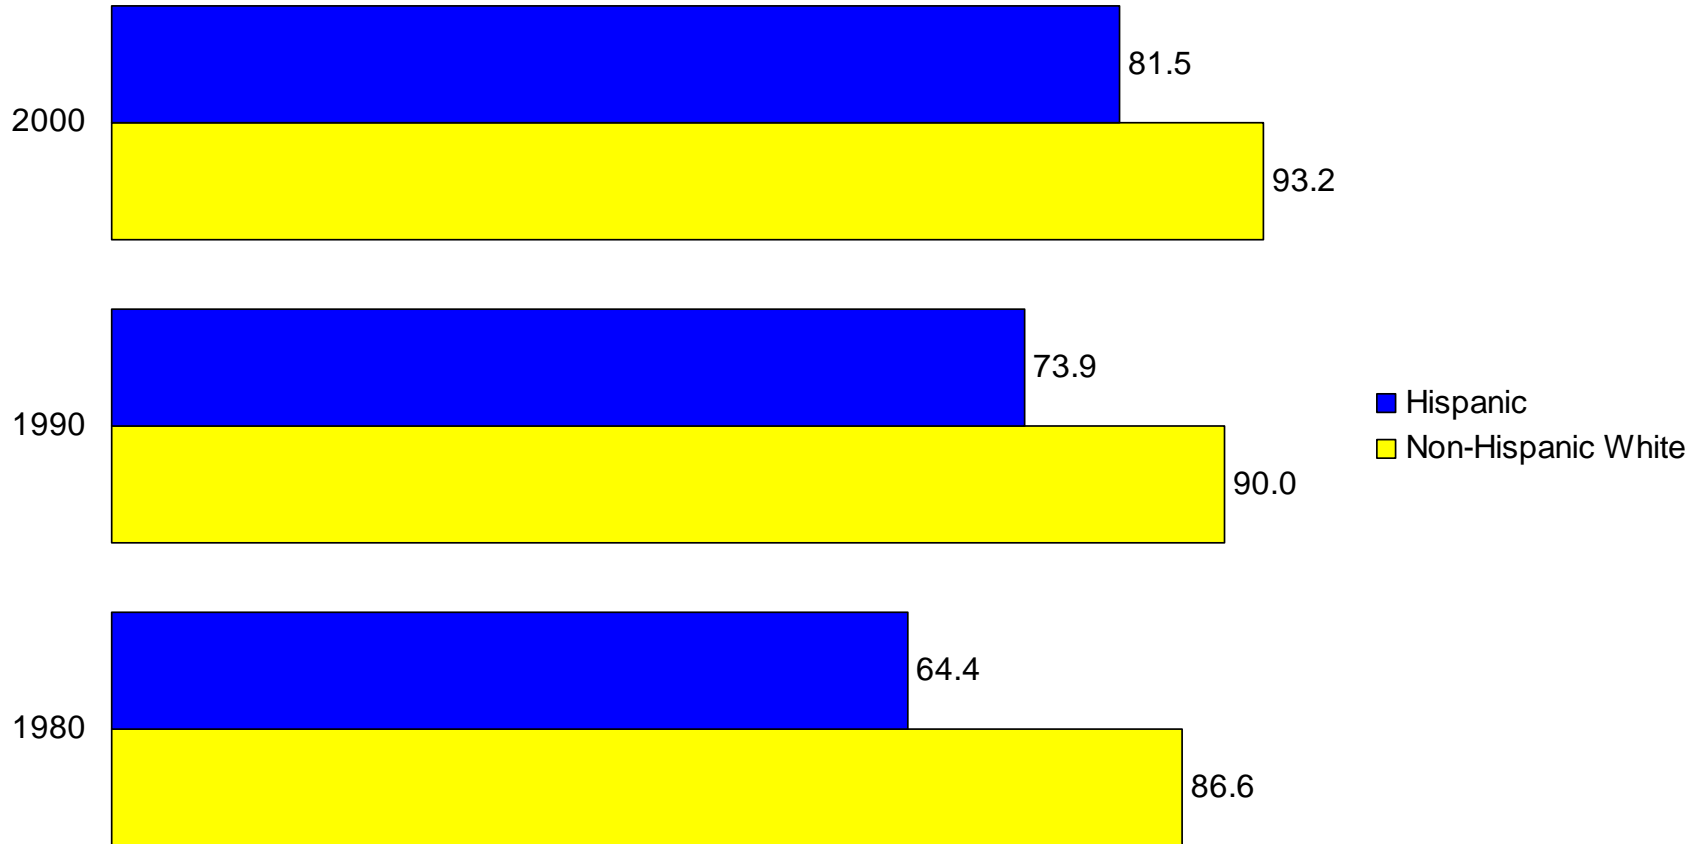

Hawaii

Educational Attainment of the Population 25
Years and Over: 1960 to 2000

Percent of the Population 25 Years and Over
with a High School Diploma or More

Percent of the Population 25 Years and Over
with a Bachelor's Degree or More

Percent of the Population 25 Years and Over with a High School Diploma or More by Sex

Percent of the Population 25 Years and Over with a Bachelor's Degree or More by Sex

Percent of the Population 25 Years and Over with a High School Diploma or More by Race

Percent of the Population 25 Years and Over with a Bachelor's Degree or More by Race

Percent of the Population 25 Years and Over with a High School Diploma or More by Hispanic Origin

Percent of the Population 25 Years and Over with a Bachelor's Degree or More by Hispanic Origin