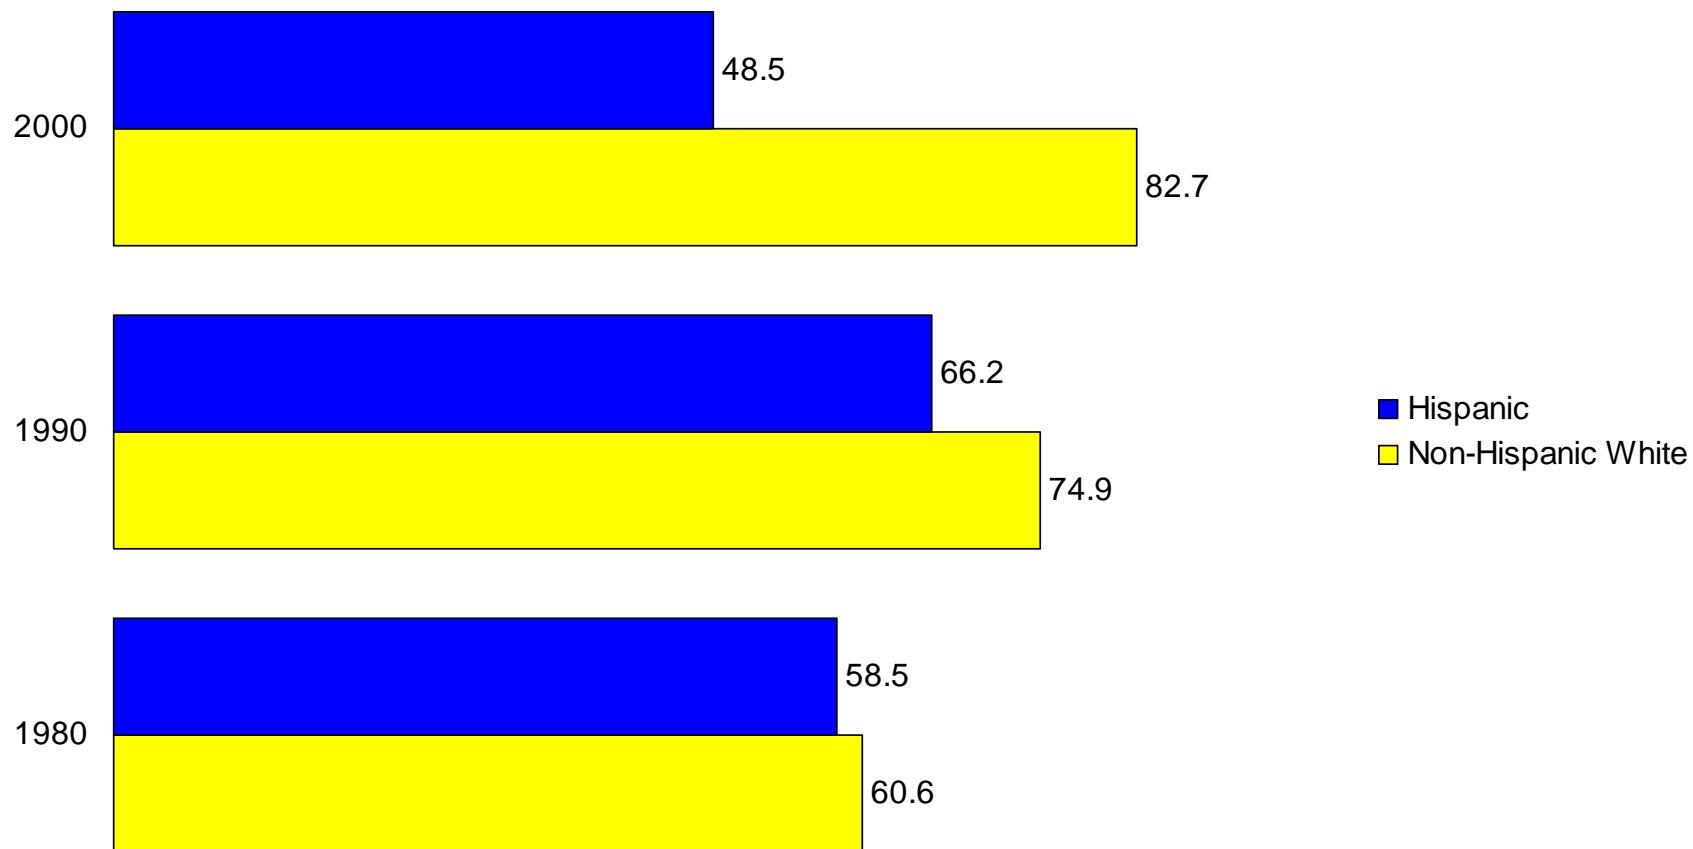

Georgia

Educational Attainment of the Population 25
Years and Over: 1940 to 2000

Percent of the Population 25 Years and Over
with a High School Diploma or More

Percent of the Population 25 Years and Over with a Bachelor's Degree or More

Percent of the Population 25 Years and Over with a High School Diploma or More by Sex

Percent of the Population 25 Years and Over with a Bachelor's Degree or More by Sex

Percent of the Population 25 Years and Over with a High School Diploma or More by Race

Georgia

Percent of the Population 25 Years and Over with a Bachelor's Degree or More by Race

Percent of the Population 25 Years and Over with a High School Diploma or More by Hispanic Origin

Percent of the Population 25 Years and Over with a Bachelor's Degree or More by Hispanic Origin