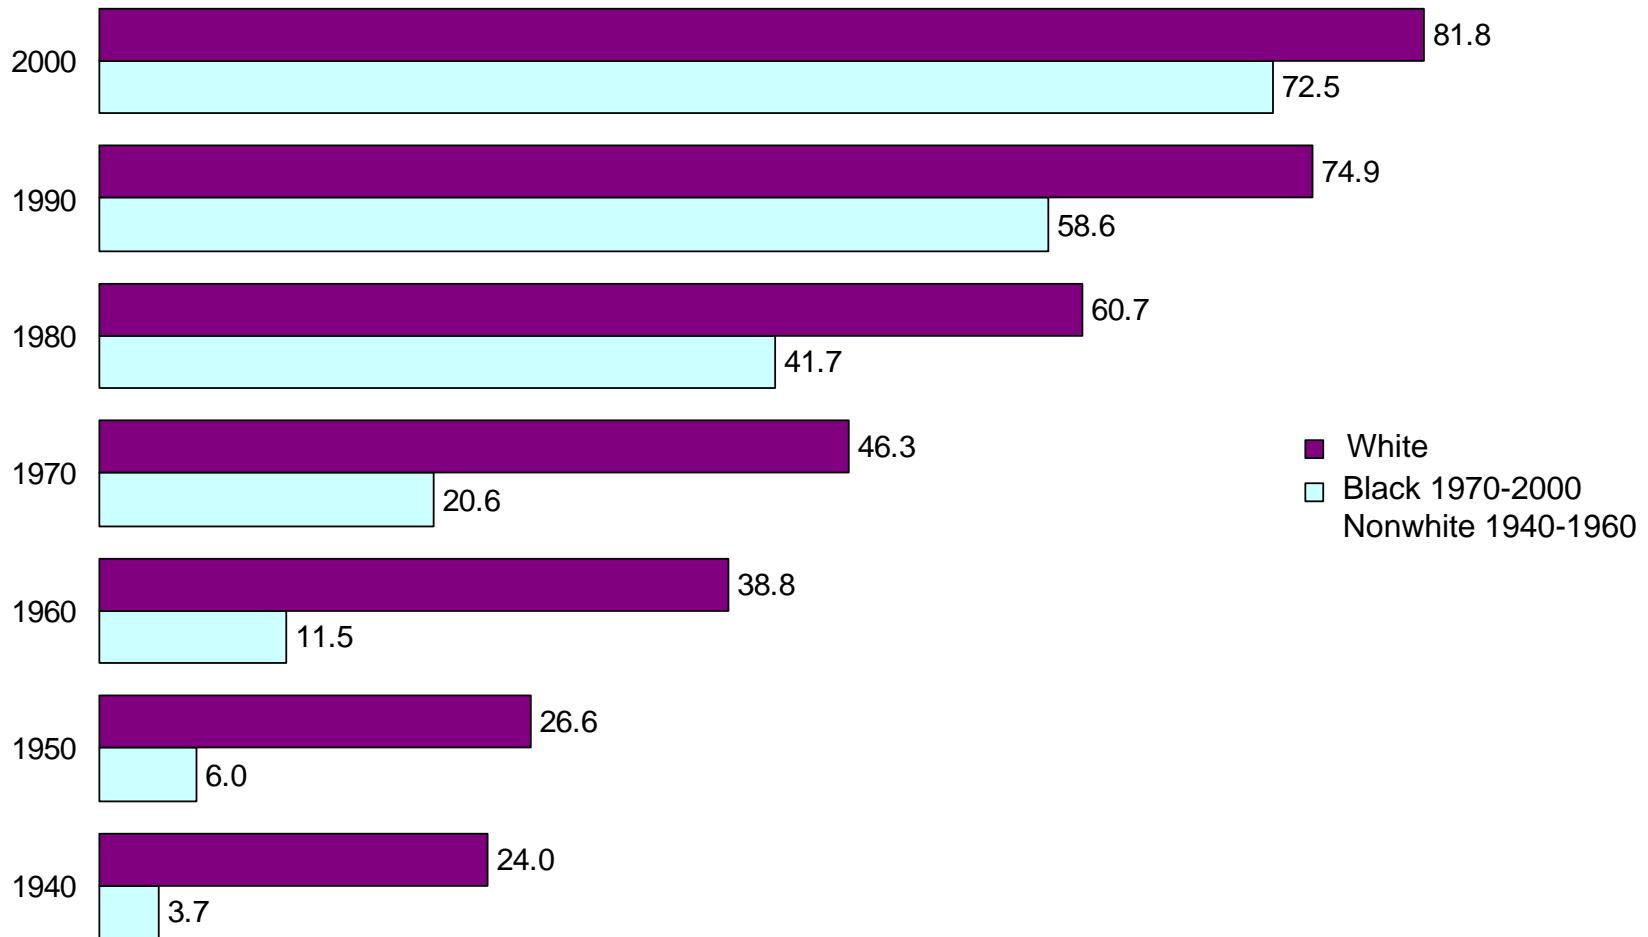

Georgia

Educational Attainment of the Population 25
Years and Over: 1940 to 2000

Percent of the Population 25 Years and Over
with a High School Diploma or More

Percent of the Population 25 Years and Over with a Bachelor's Degree or More

Percent of the Population 25 Years and Over with a High School Diploma or More by Sex

Percent of the Population 25 Years and Over with a Bachelor's Degree or More by Sex

Percent of the Population 25 Years and Over with a High School Diploma or More by Race