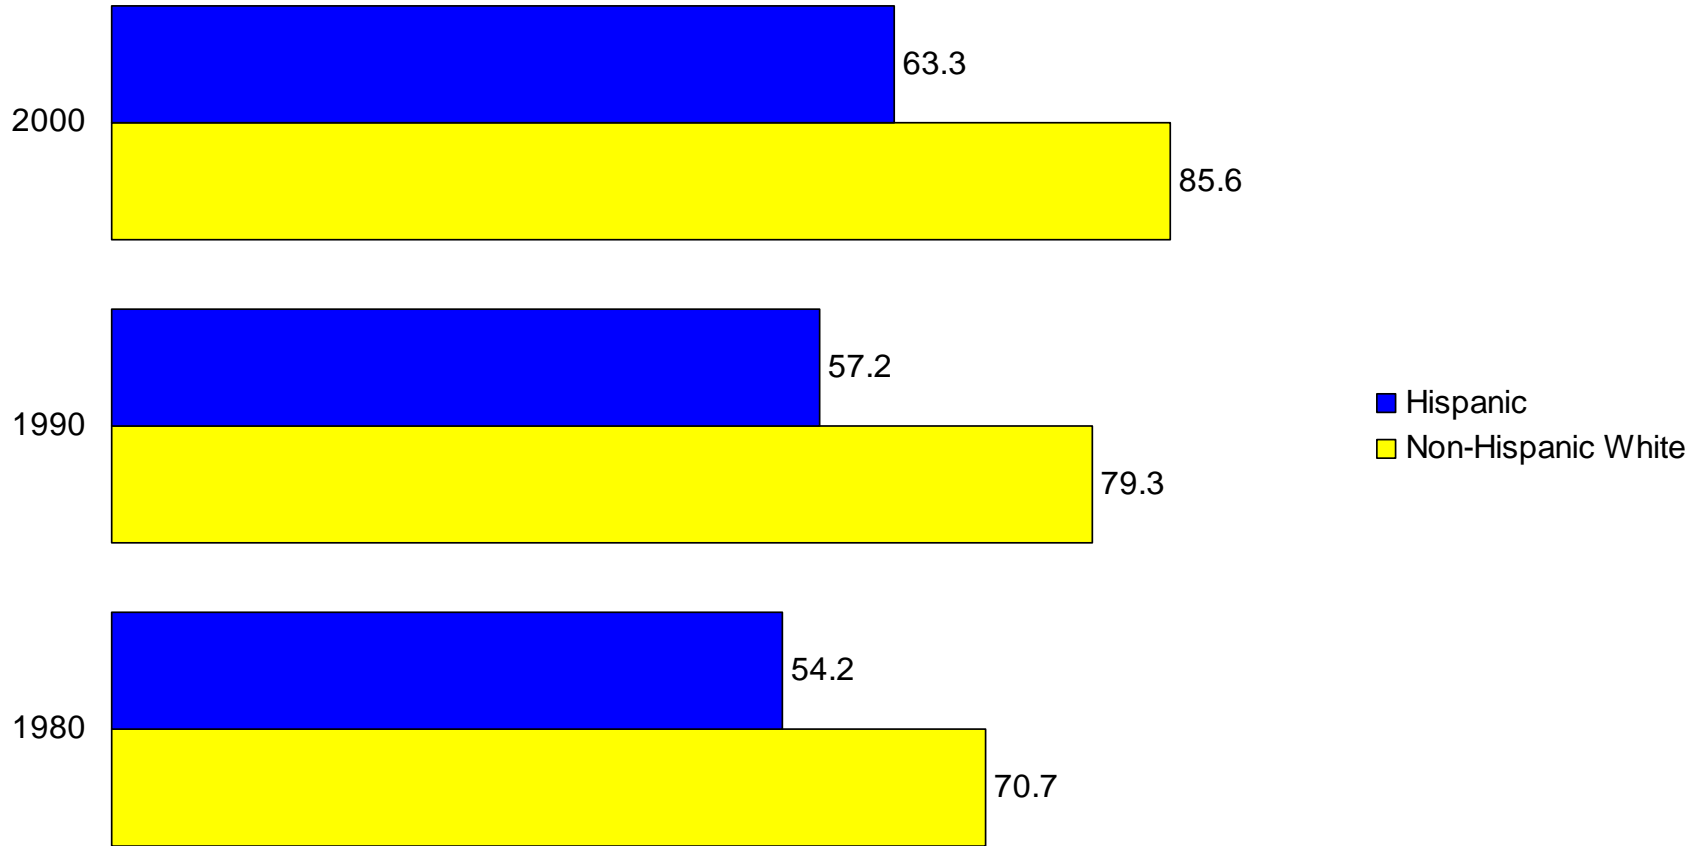

Florida

Educational Attainment of the Population 25
Years and Over: 1940 to 2000

Percent of the Population 25 Years and Over
with a High School Diploma or More

Percent of the Population 25 Years and Over
with a Bachelor's Degree or More

Percent of the Population 25 Years and Over with a High School Diploma or More by Sex

Percent of the Population 25 Years and Over with a Bachelor's Degree or More by Sex

Percent of the Population 25 Years and Over with a High School Diploma or More by Race

Percent of the Population 25 Years and Over with a Bachelor's Degree or More by Race

Percent of the Population 25 Years and Over with a High School Diploma or More by Hispanic Origin

Percent of the Population 25 Years and Over with a Bachelor's Degree or More by Hispanic Origin