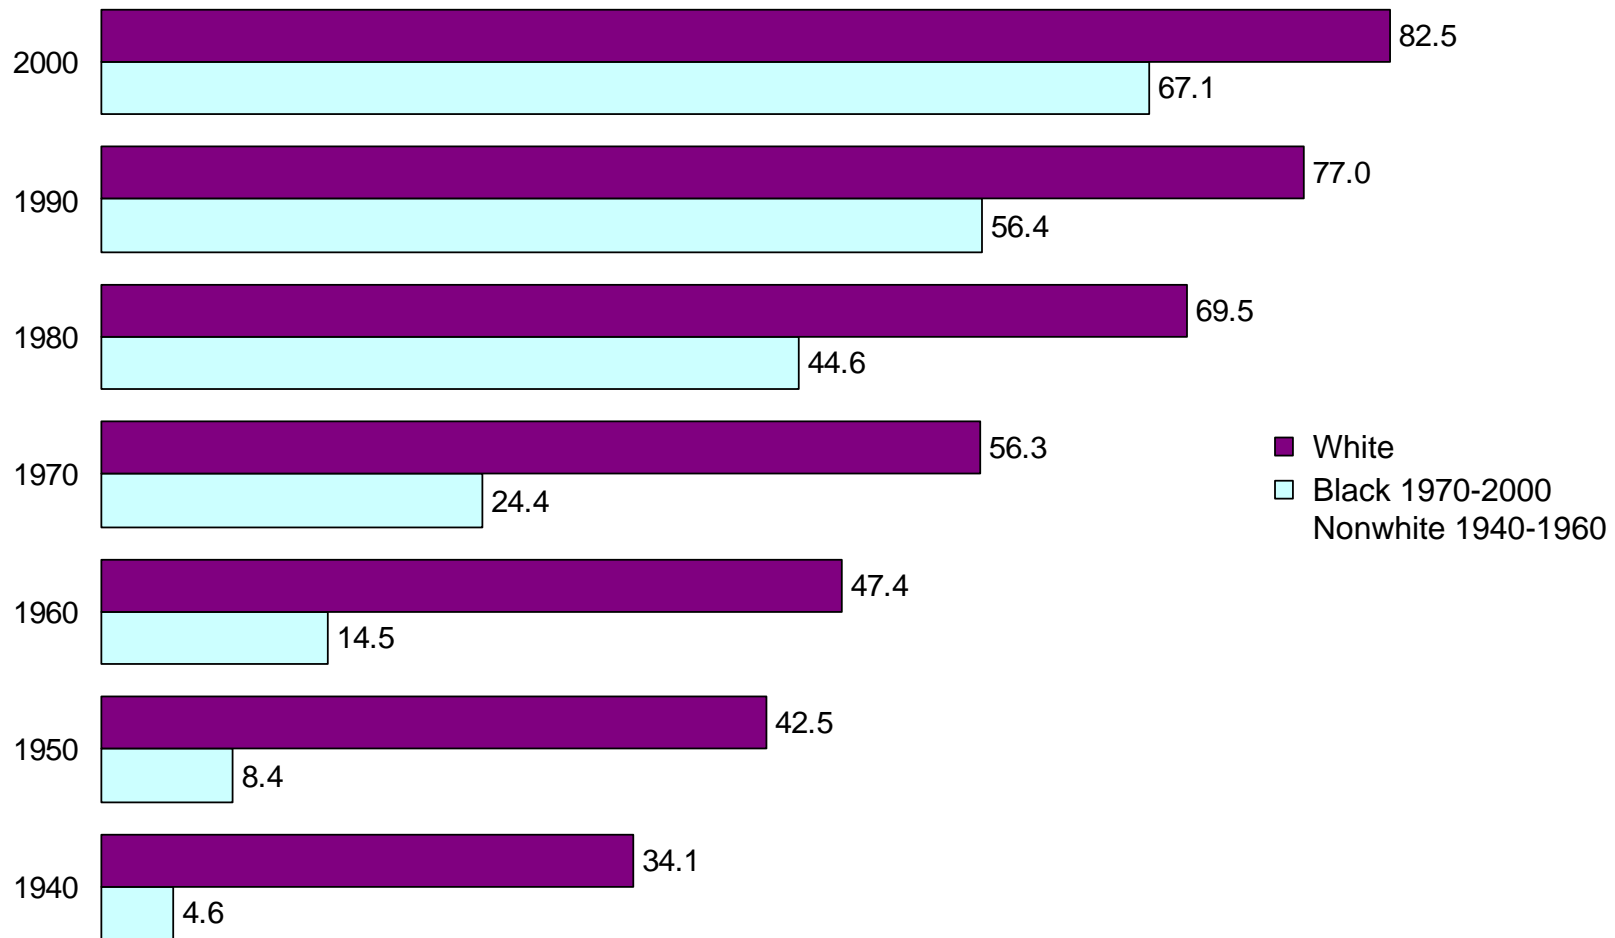

Florida

Educational Attainment of the Population 25
Years and Over: 1940 to 2000

Percent of the Population 25 Years and Over
with a High School Diploma or More

Percent of the Population 25 Years and Over
with a Bachelor's Degree or More

Percent of the Population 25 Years and Over with a High School Diploma or More by Sex

Percent of the Population 25 Years and Over with a Bachelor's Degree or More by Sex

Percent of the Population 25 Years and Over with a High School Diploma or More by Race