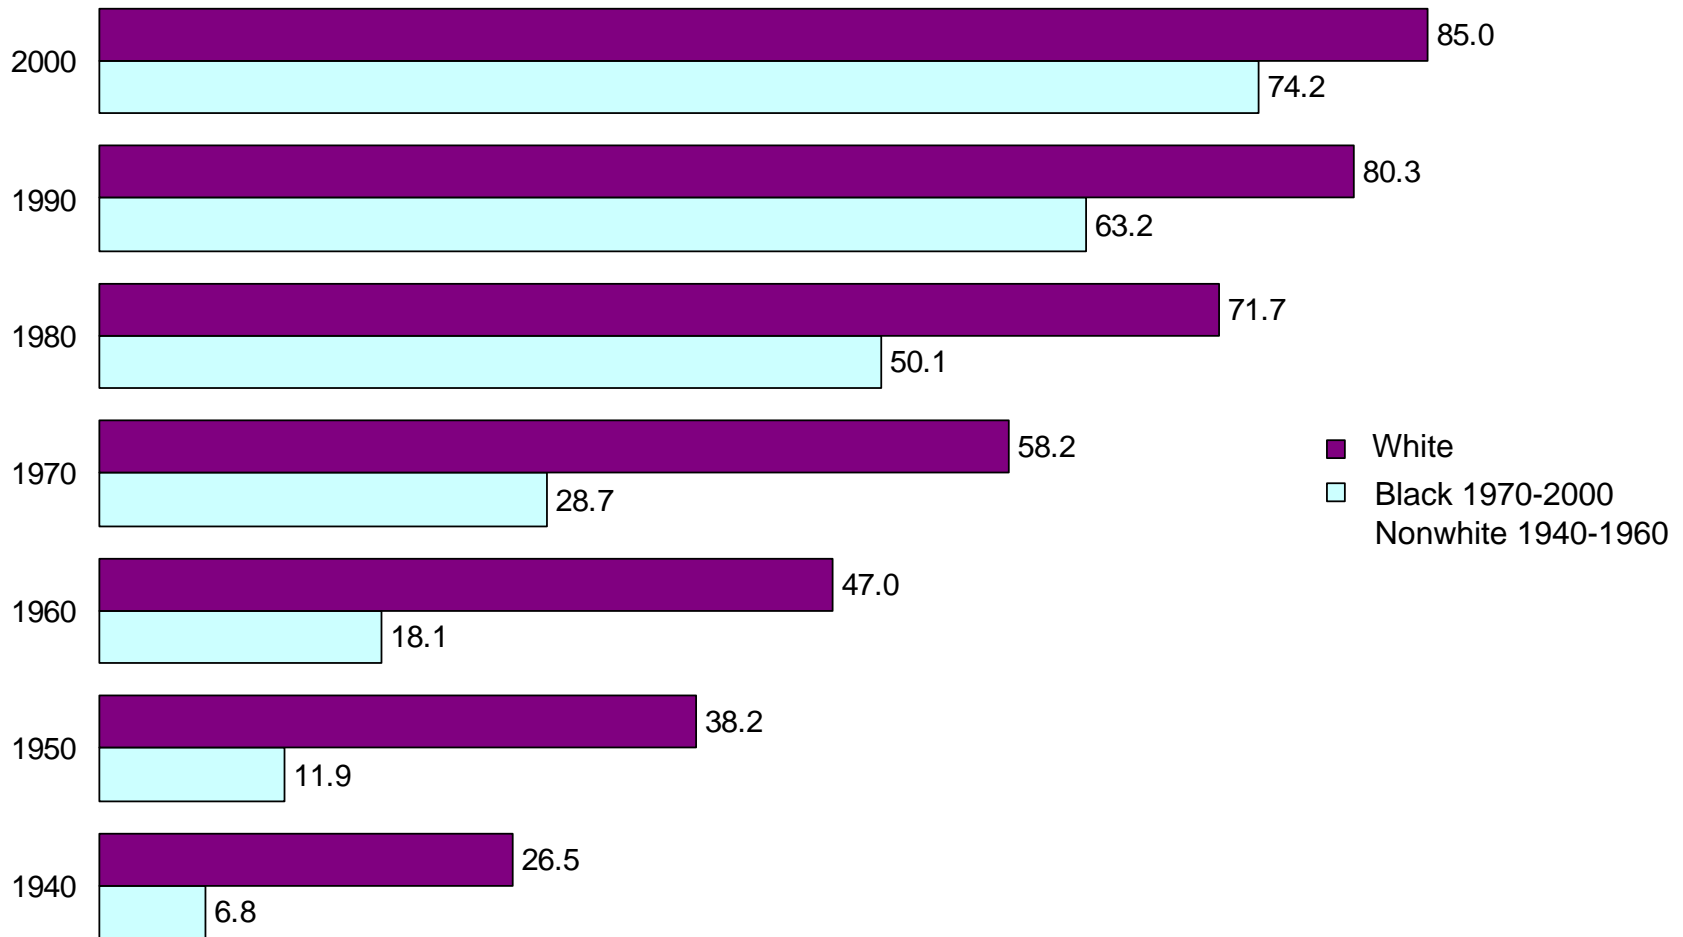

Percent of the Population 25 Years and Over with a High School Diploma or More by Race