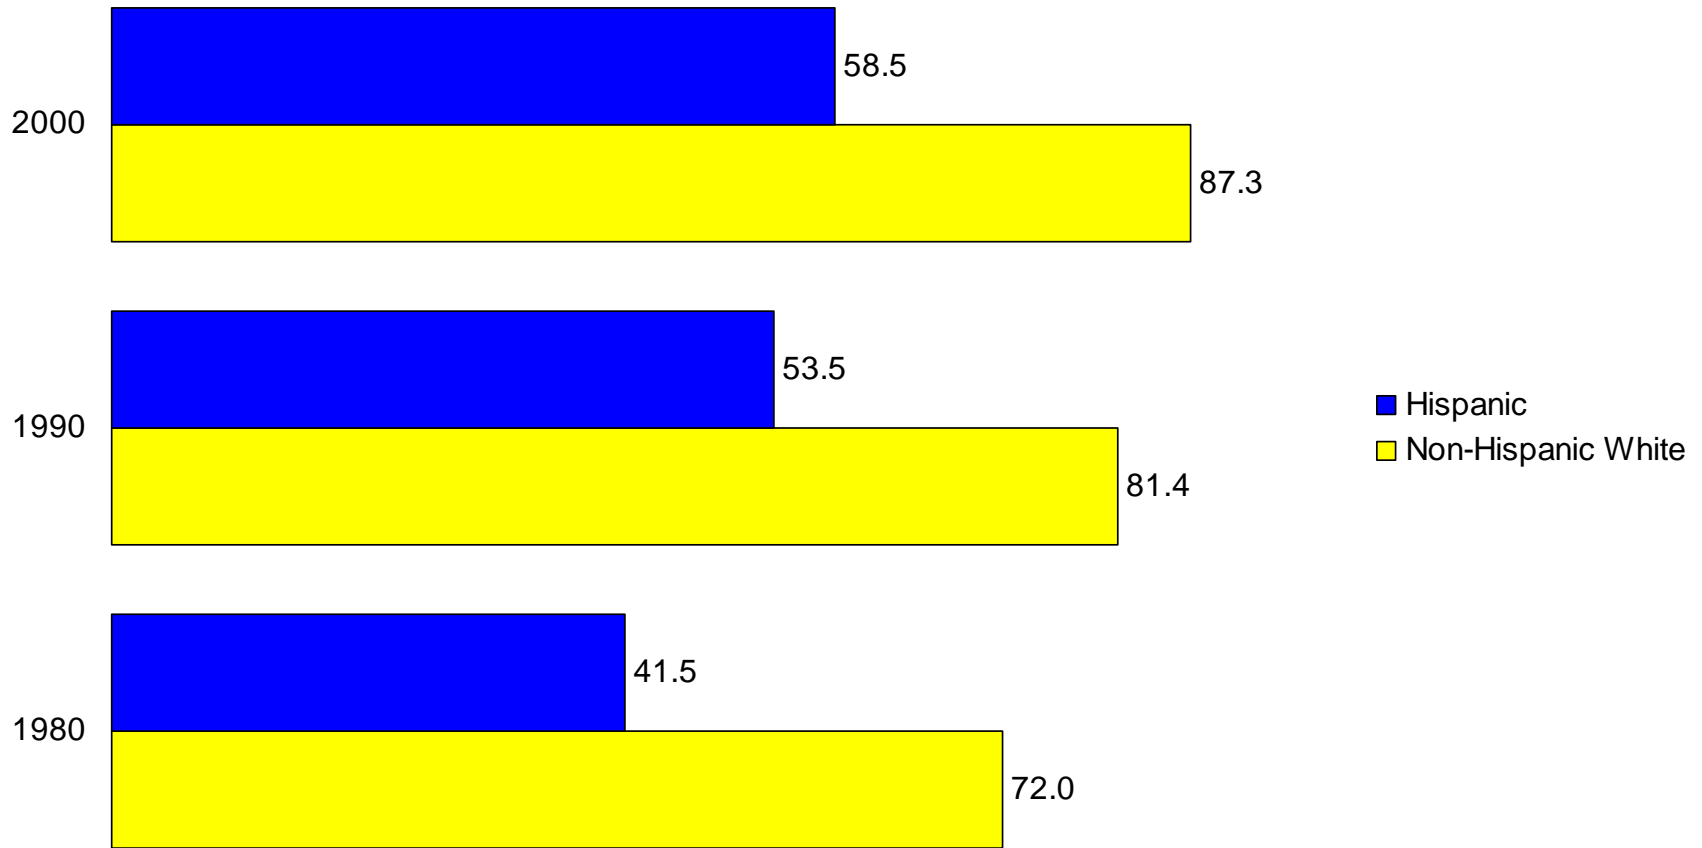

Connecticut

Educational Attainment of the Population 25
Years and Over: 1940 to 2000

Percent of the Population 25 Years and Over
with a High School Diploma or More

Percent of the Population 25 Years and Over with a Bachelor's Degree or More

Percent of the Population 25 Years and Over with a High School Diploma or More by Sex

Percent of the Population 25 Years and Over with a Bachelor's Degree or More by Sex

Percent of the Population 25 Years and Over with a High School Diploma or More by Race

Percent of the Population 25 Years and Over with a Bachelor's Degree or More by Race

Percent of the Population 25 Years and Over with a High School Diploma or More by Hispanic Origin

Percent of the Population 25 Years and Over with a Bachelor's Degree or More by Hispanic Origin