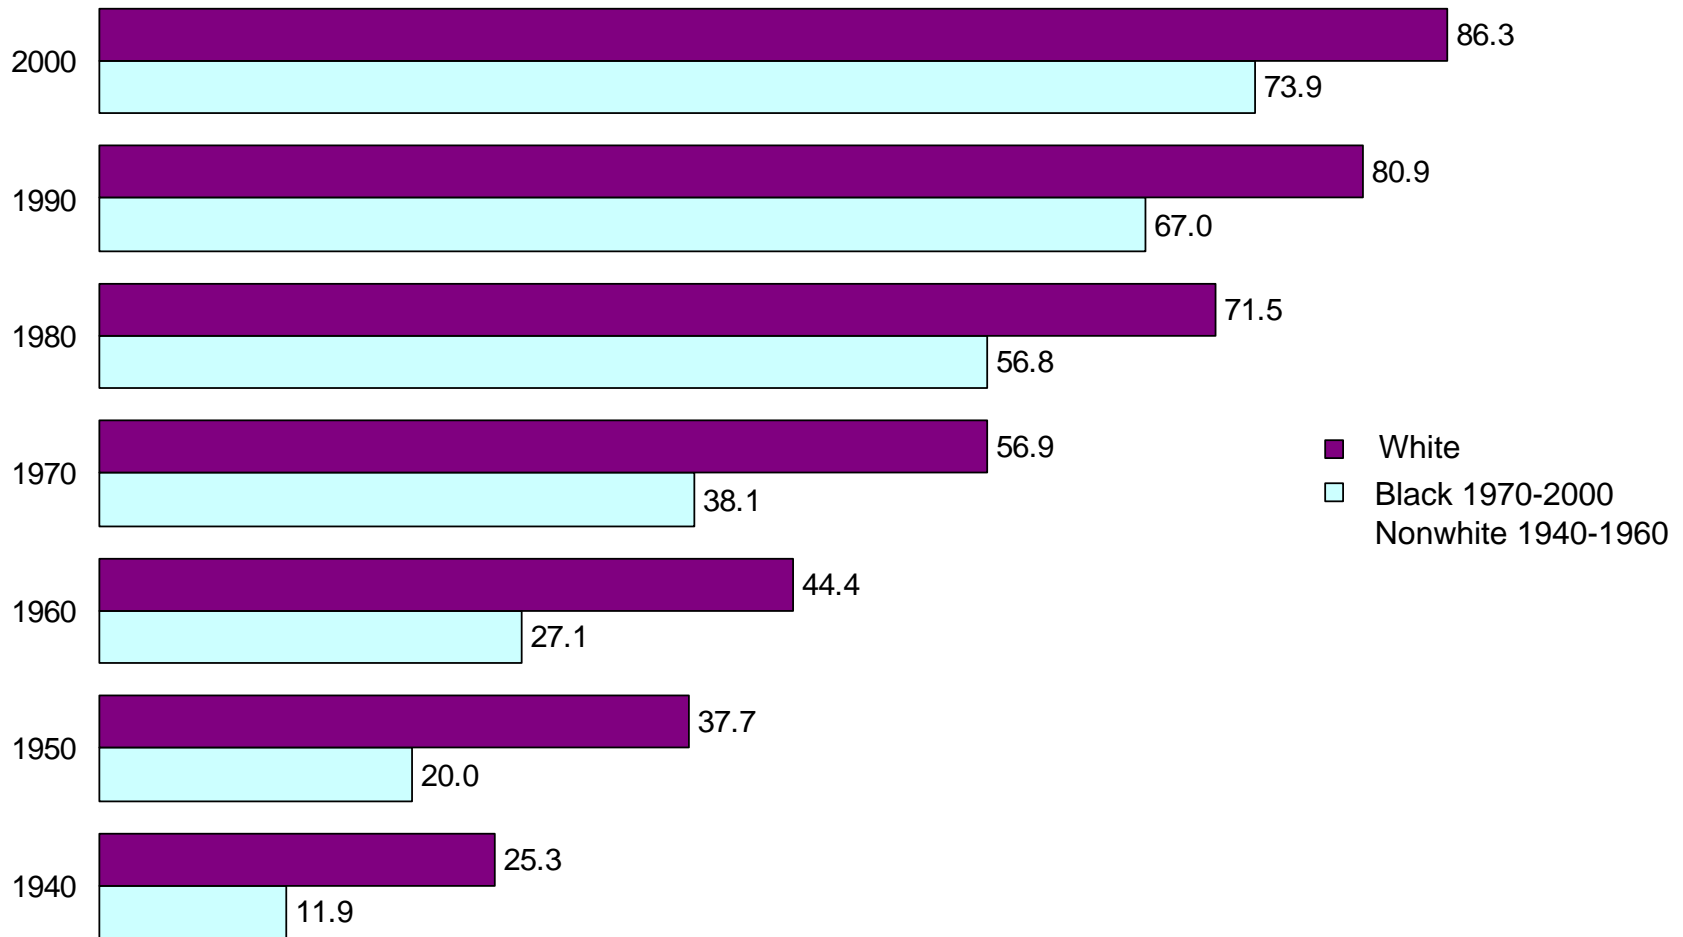

Connecticut

Educational Attainment of the Population 25
Years and Over: 1940 to 2000

Percent of the Population 25 Years and Over
with a High School Diploma or More

Percent of the Population 25 Years and Over with a Bachelor's Degree or More

Percent of the Population 25 Years and Over with a High School Diploma or More by Sex

Percent of the Population 25 Years and Over with a Bachelor's Degree or More by Sex

Percent of the Population 25 Years and Over with a High School Diploma or More by Race