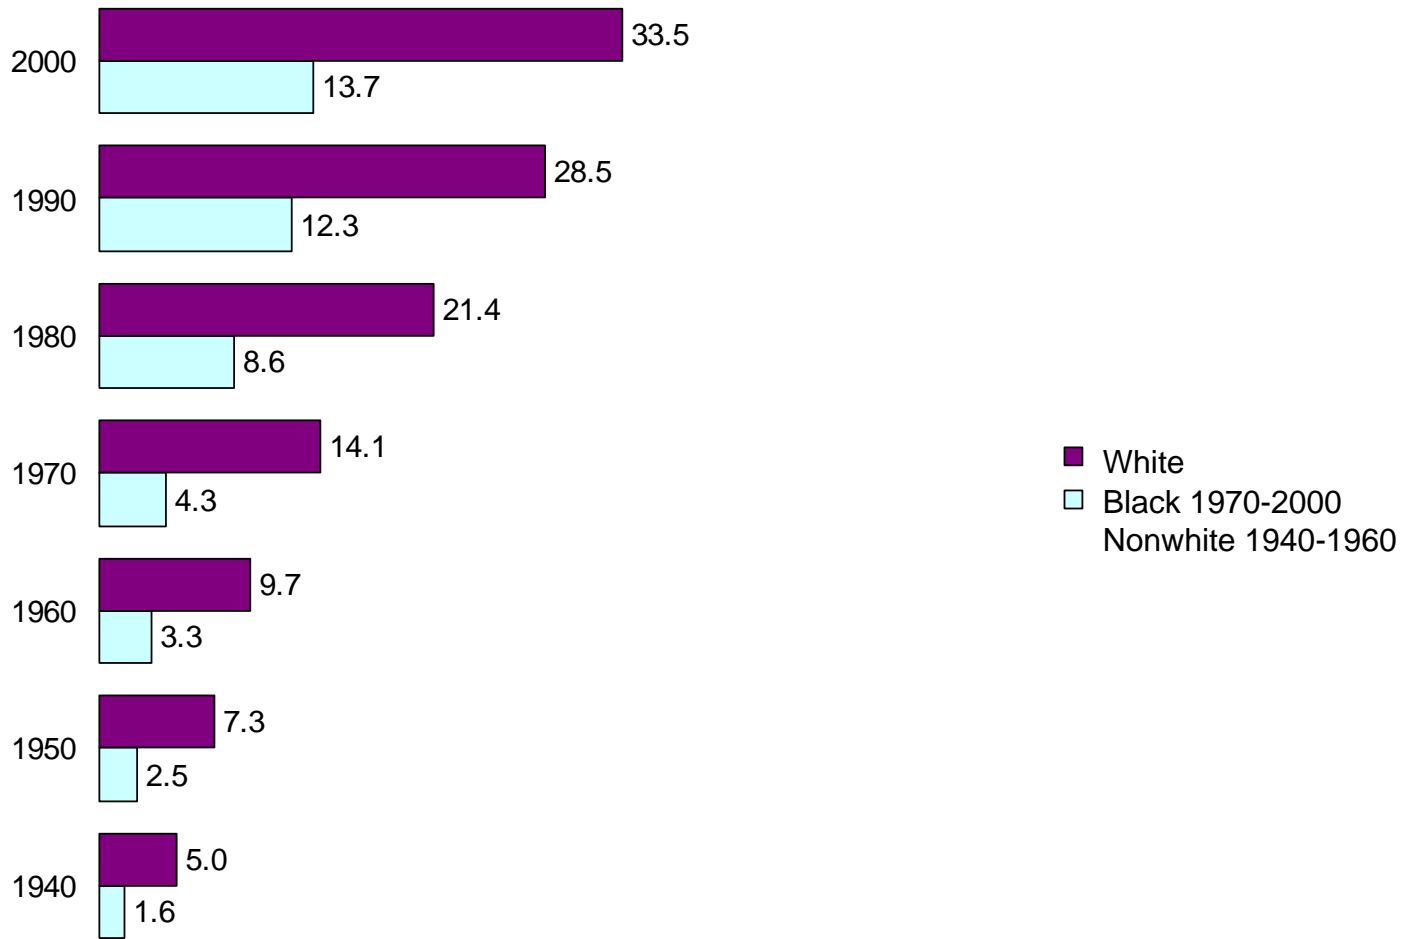

Connecticut

Educational Attainment of the Population 25
Years and Over: 1940 to 2000

Percent of the Population 25 Years and Over
with a High School Diploma or More

Percent of the Population 25 Years and Over with a Bachelor's Degree or More

Percent of the Population 25 Years and Over with a High School Diploma or More by Sex

Percent of the Population 25 Years and Over with a Bachelor's Degree or More by Sex

Percent of the Population 25 Years and Over with a High School Diploma or More by Race

Percent of the Population 25 Years and Over with a Bachelor's Degree or More by Race

Percent of the Population 25 Years and Over with a High School Diploma or More by Hispanic Origin

Percent of the Population 25 Years and Over with a Bachelor's Degree or More by Hispanic Origin