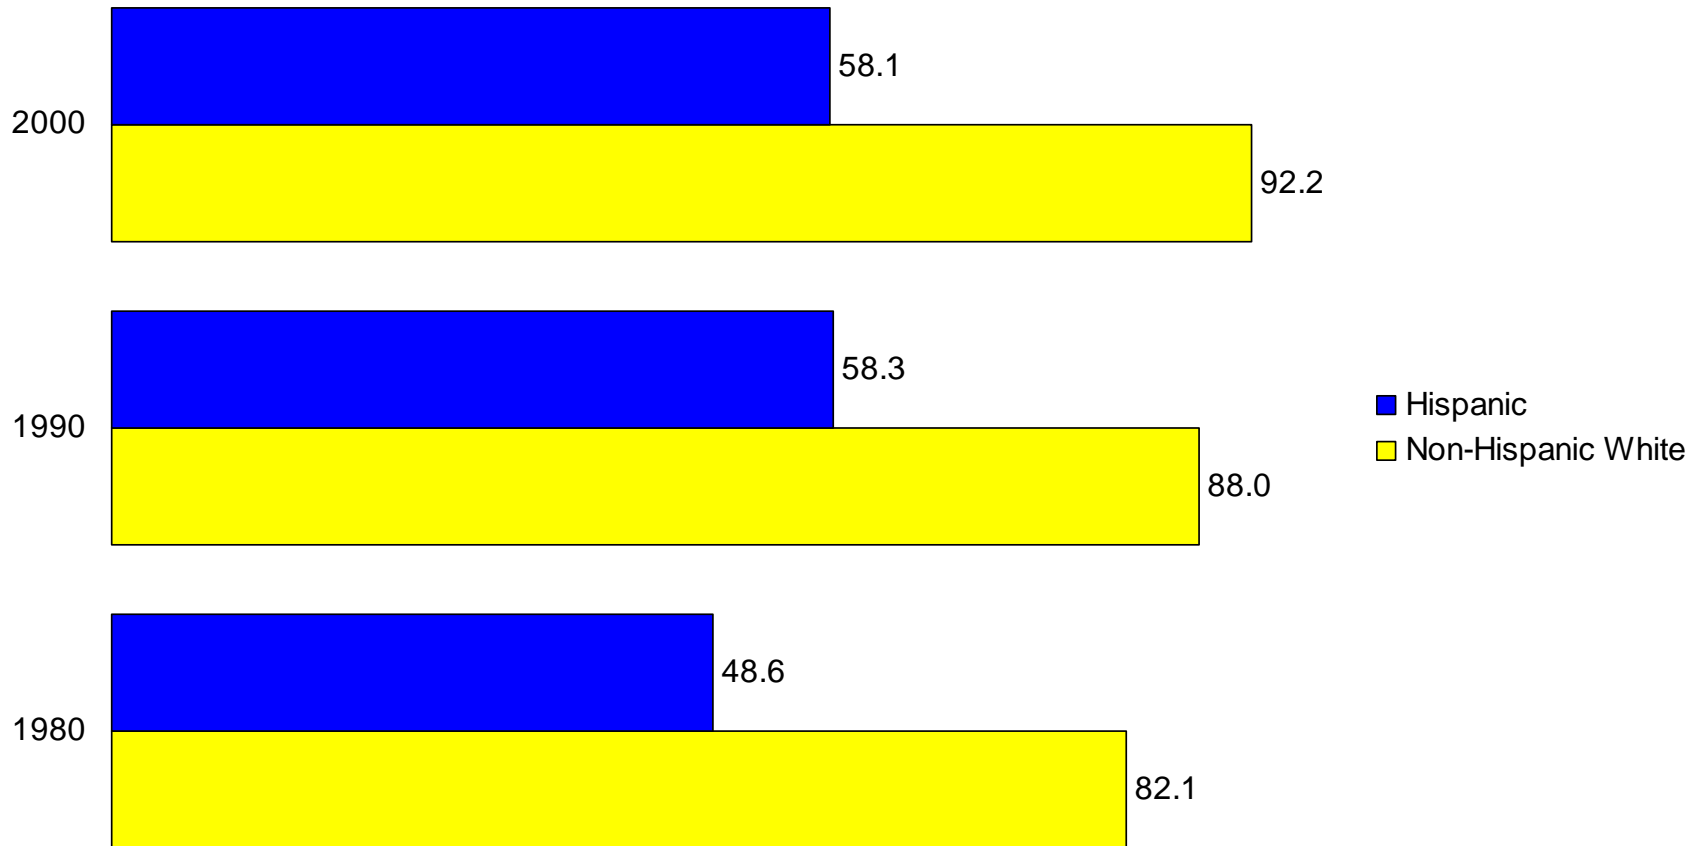

Colorado

Educational Attainment of the Population 25
Years and Over: 1940 to 2000

Percent of the Population 25 Years and Over with a High School Diploma or More

Percent of the Population 25 Years and Over
with a Bachelor's Degree or More

Percent of the Population 25 Years and Over with a High School Diploma or More by Sex

Percent of the Population 25 Years and Over with a Bachelor's Degree or More by Sex

Percent of the Population 25 Years and Over with a High School Diploma or More by Race

Percent of the Population 25 Years and Over with a Bachelor's Degree or More by Race

Percent of the Population 25 Years and Over with a High School Diploma or More by Hispanic Origin

Percent of the Population 25 Years and Over with a Bachelor's Degree or More by Hispanic Origin