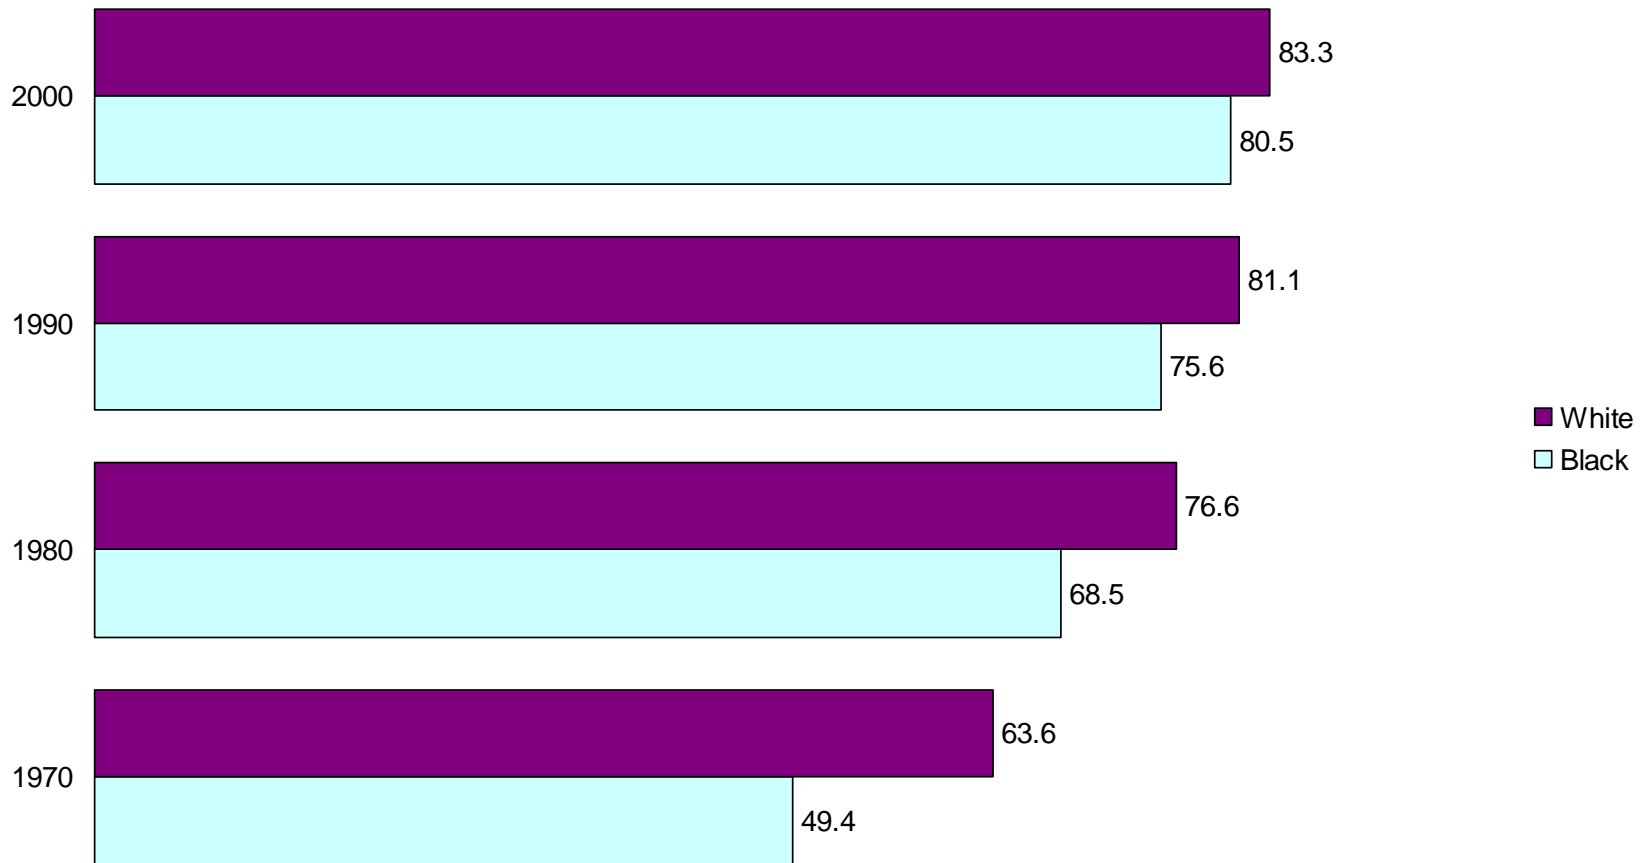

# California

Educational Attainment of the Population 25  
Years and Over: 1940 to 2000

Percent of the Population 25 Years and Over  
with a High School Diploma or More

Percent of the Population 25 Years and Over  
with a Bachelor's Degree or More

Percent of the Population 25 Years and Over with a High School Diploma or More by Sex

## Percent of the Population 25 Years and Over with a Bachelor's Degree or More by Sex

## Percent of the Population 25 Years and Over with a High School Diploma or More by Race