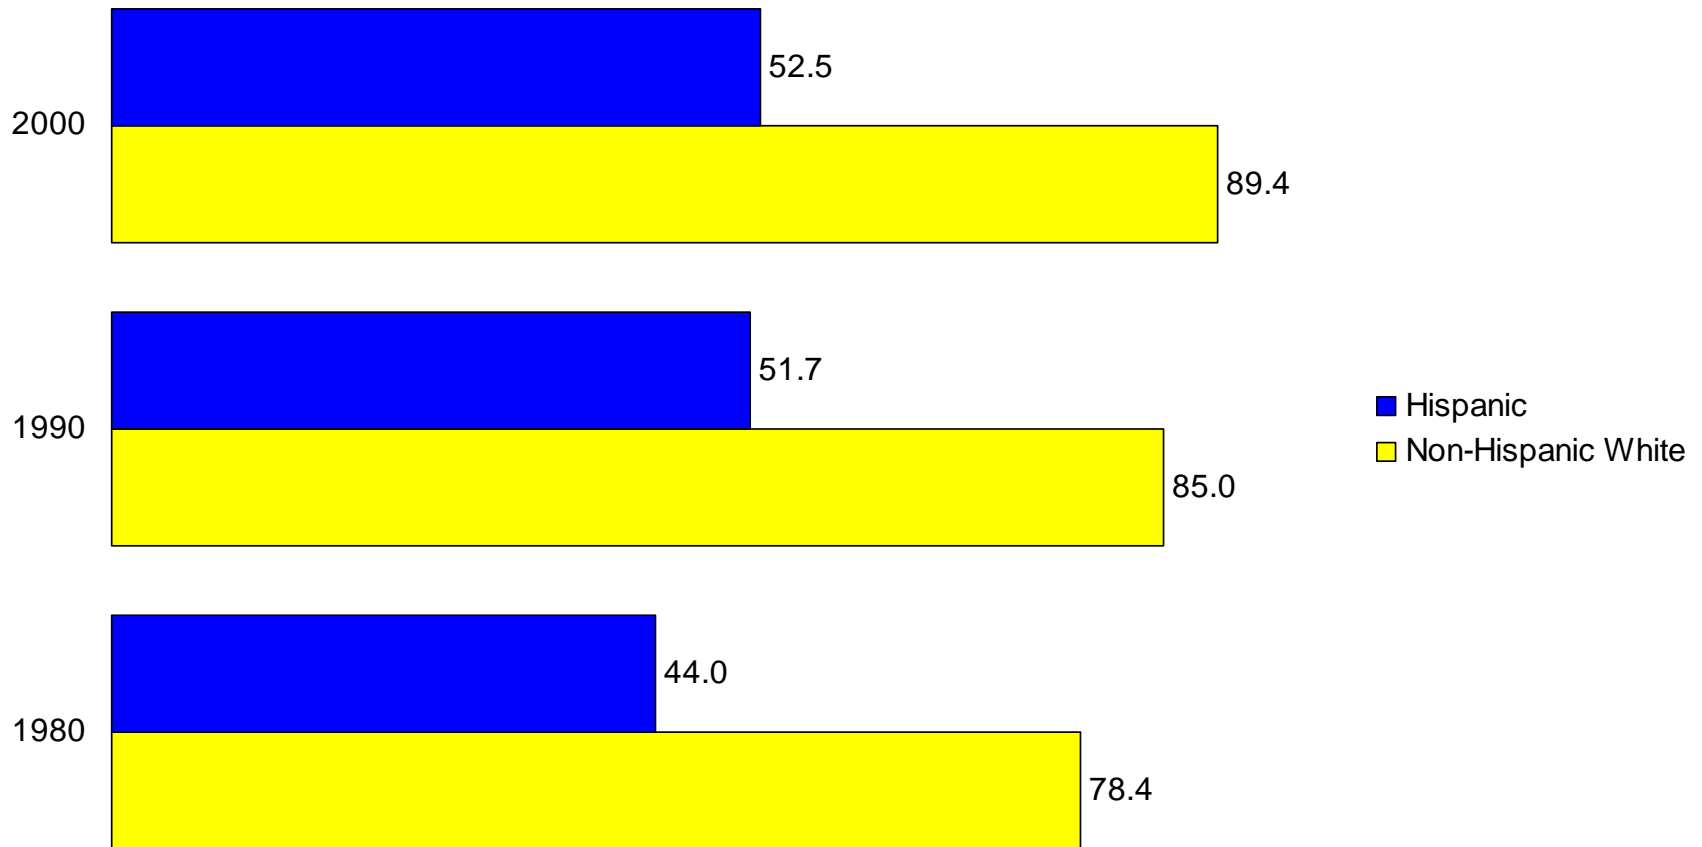

Arizona

Educational Attainment of the Population 25
Years and Over: 1940 to 2000

Percent of the Population 25 Years and Over with a High School Diploma or More

Percent of the Population 25 Years and Over with a Bachelor's Degree or More

Percent of the Population 25 Years and Over with a High School Diploma or More by Sex

Percent of the Population 25 Years and Over with a Bachelor's Degree or More by Sex

Percent of the Population 25 Years and Over with a High School Diploma or More by Race

Percent of the Population 25 Years and Over with a Bachelor's Degree or More by Race

Percent of the Population 25 Years and Over with a High School Diploma or More by Hispanic Origin

Percent of the Population 25 Years and Over with a Bachelor's Degree or More by Hispanic Origin