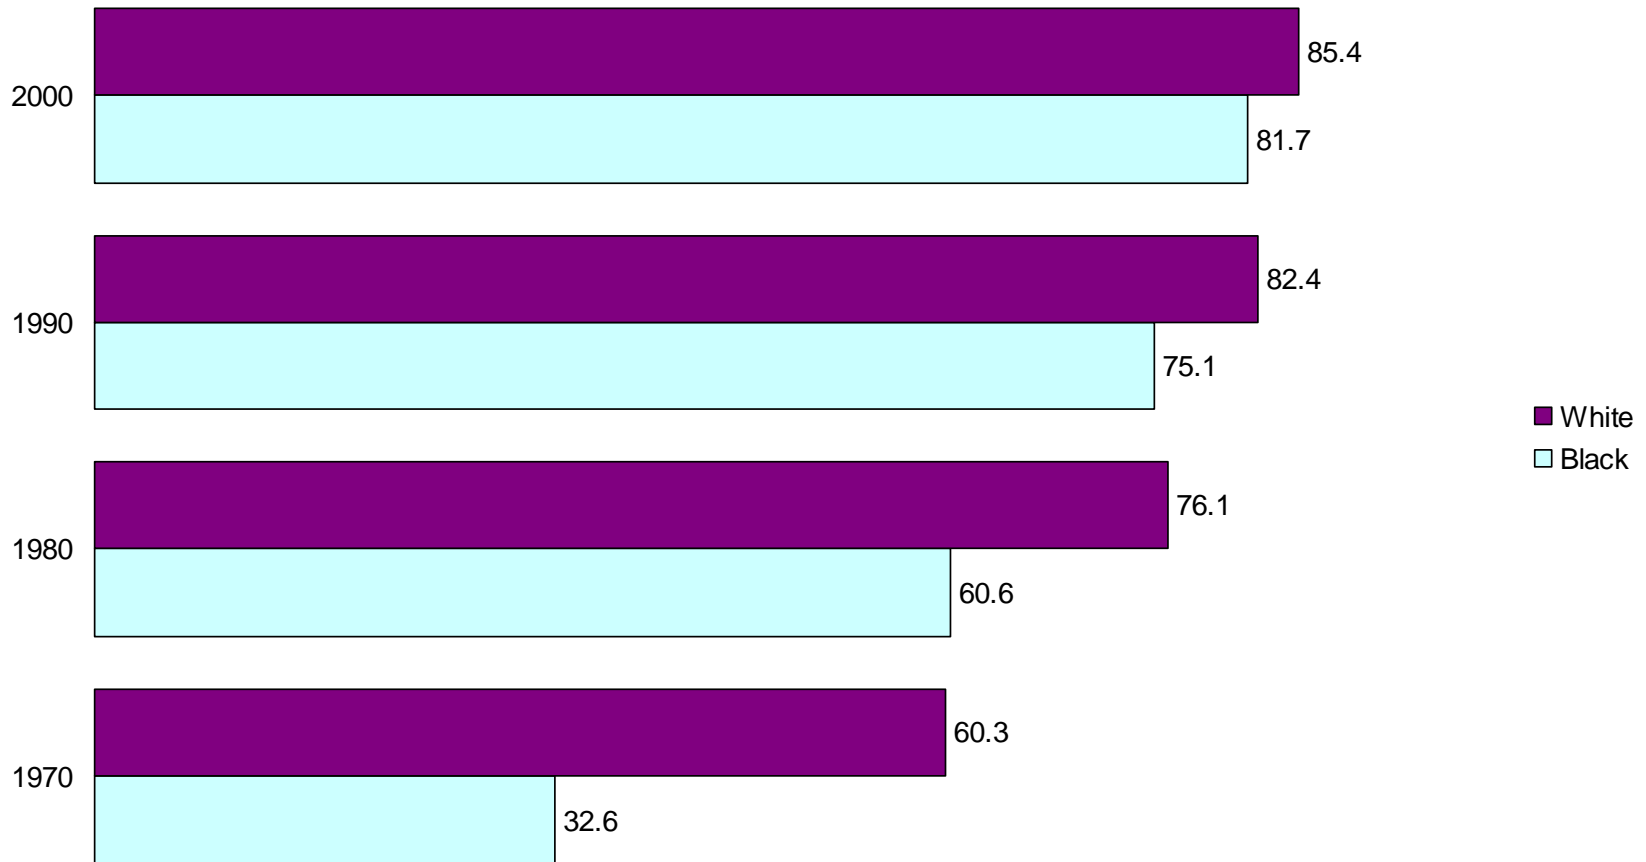

Arizona

Educational Attainment of the Population 25
Years and Over: 1940 to 2000

Percent of the Population 25 Years and Over with a High School Diploma or More

Percent of the Population 25 Years and Over with a Bachelor's Degree or More

Percent of the Population 25 Years and Over with a High School Diploma or More by Sex

Percent of the Population 25 Years and Over with a Bachelor's Degree or More by Sex

Percent of the Population 25 Years and Over with a High School Diploma or More by Race