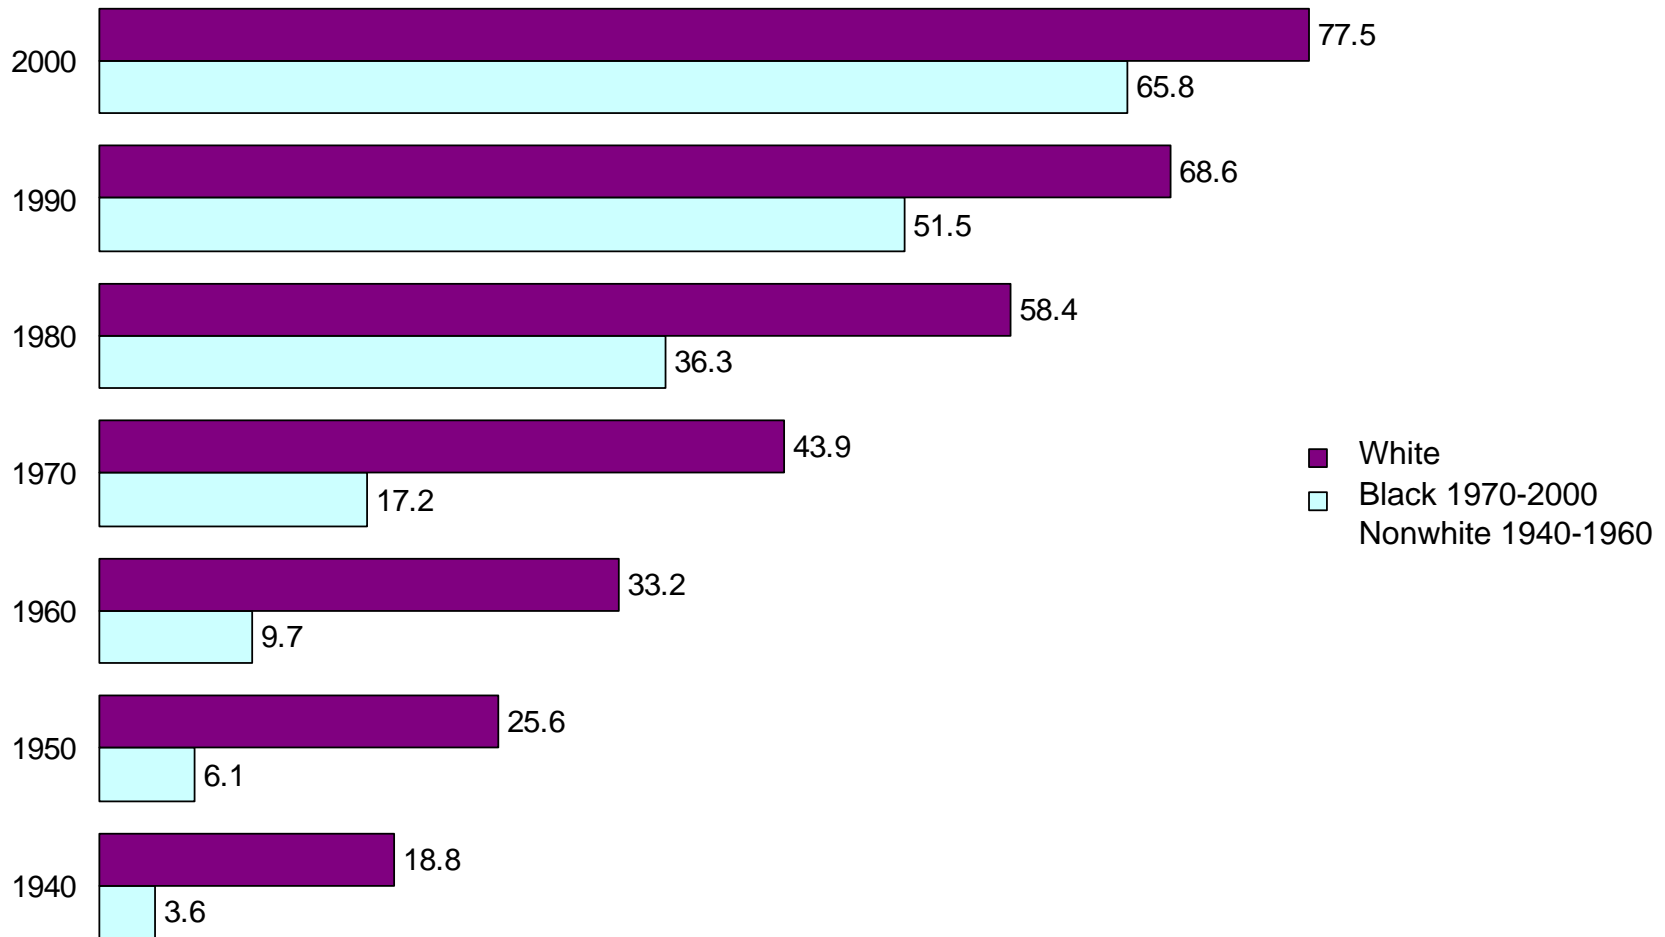

Arkansas

Educational Attainment of the Population 25
Years and Over: 1940 to 2000

Percent of the Population 25 Years and Over with a High School Diploma or More

Percent of the Population 25 Years and Over
with a Bachelor's Degree or More

Percent of the Population 25 Years and Over with a High School Diploma or More by Sex

Percent of the Population 25 Years and Over with a Bachelor's Degree or More by Sex

Percent of the Population 25 Years and Over with a High School Diploma or More by Race