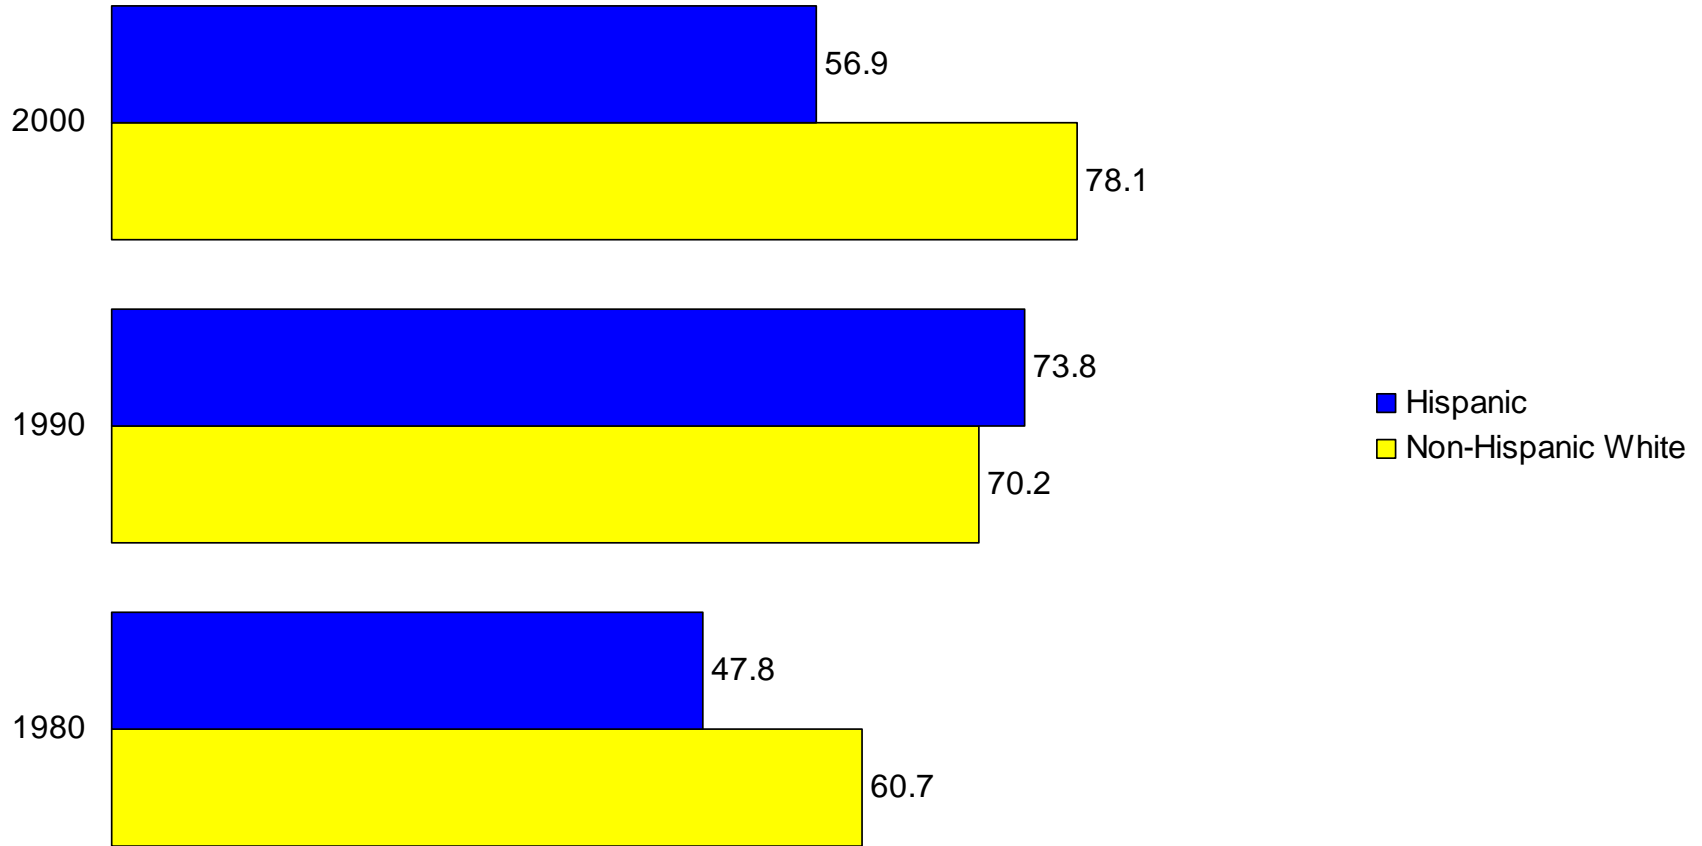

Alabama

Educational Attainment of the Population 25
Years and Over: 1940 to 2000

Percent of the Population 25 Years and Over
with a High School Diploma or More

Percent of the Population 25 Years and Over
with a Bachelor's Degree or More

Percent of the Population 25 Years and Over with a High School Diploma or More by Sex

Percent of the Population 25 Years and Over with a Bachelor's Degree or More by Sex

Percent of the Population 25 Years and Over with a High School Diploma or More by Race

Percent of the Population 25 Years and Over with a Bachelor's Degree or More by Race

Percent of the Population 25 Years and Over with a High School Diploma or More by Hispanic Origin

Percent of the Population 25 Years and Over with a Bachelor's Degree or More by Hispanic Origin