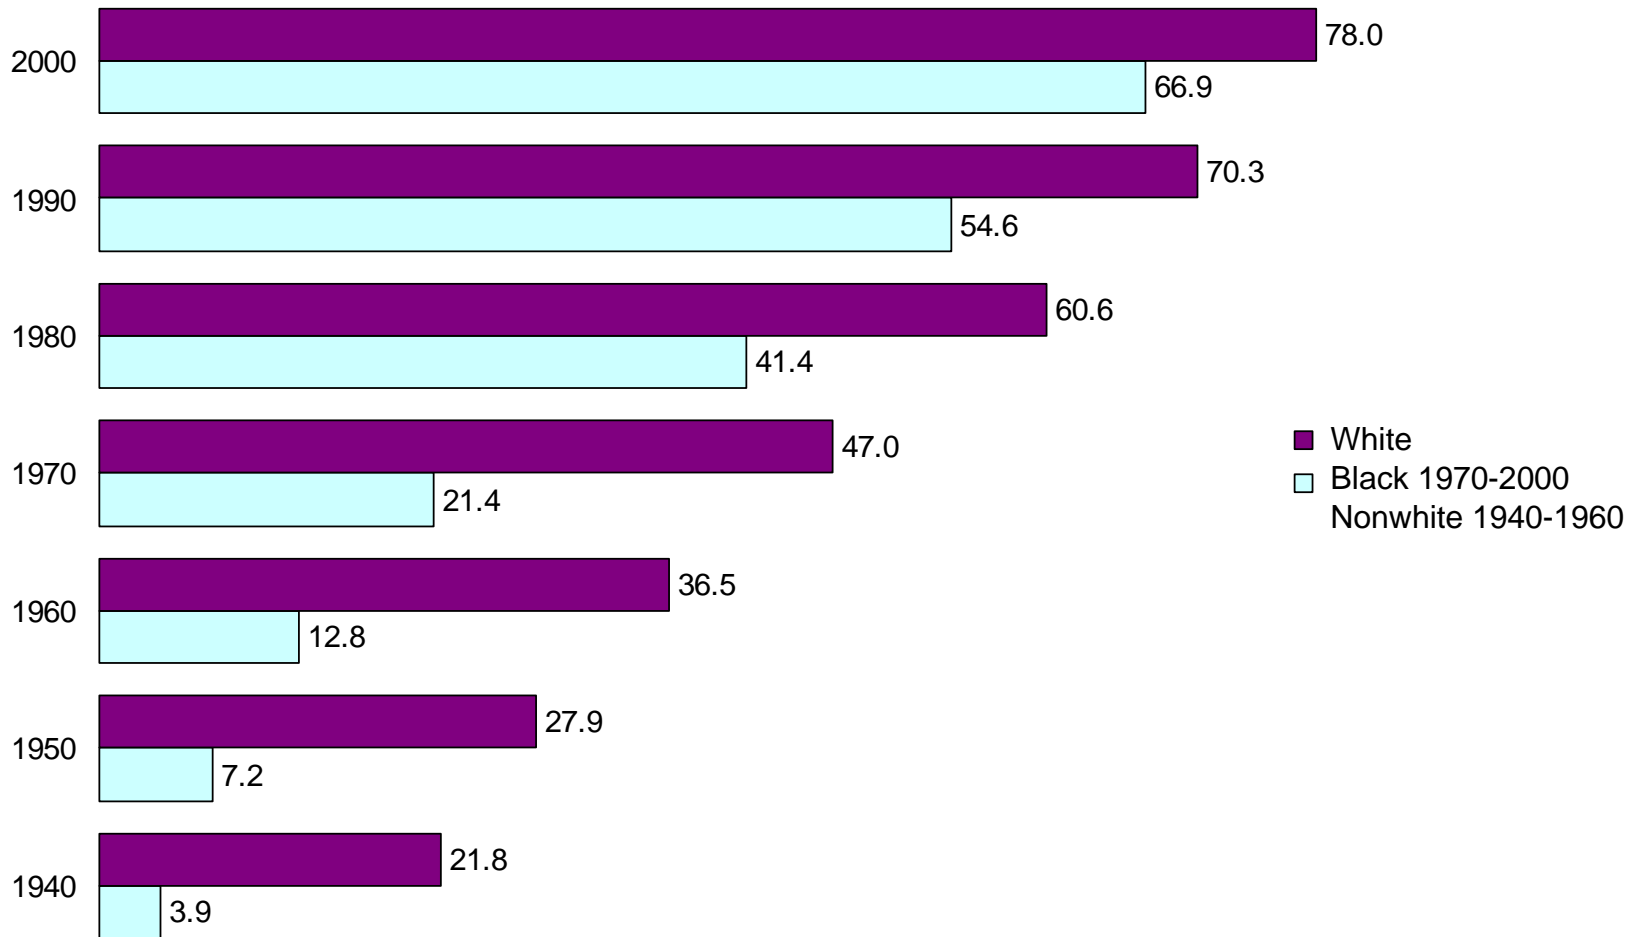

Alabama

Educational Attainment of the Population 25
Years and Over: 1940 to 2000

Percent of the Population 25 Years and Over
with a High School Diploma or More

Percent of the Population 25 Years and Over
with a Bachelor's Degree or More

Percent of the Population 25 Years and Over with a High School Diploma or More by Sex

Percent of the Population 25 Years and Over with a Bachelor's Degree or More by Sex

Percent of the Population 25 Years and Over with a High School Diploma or More by Race