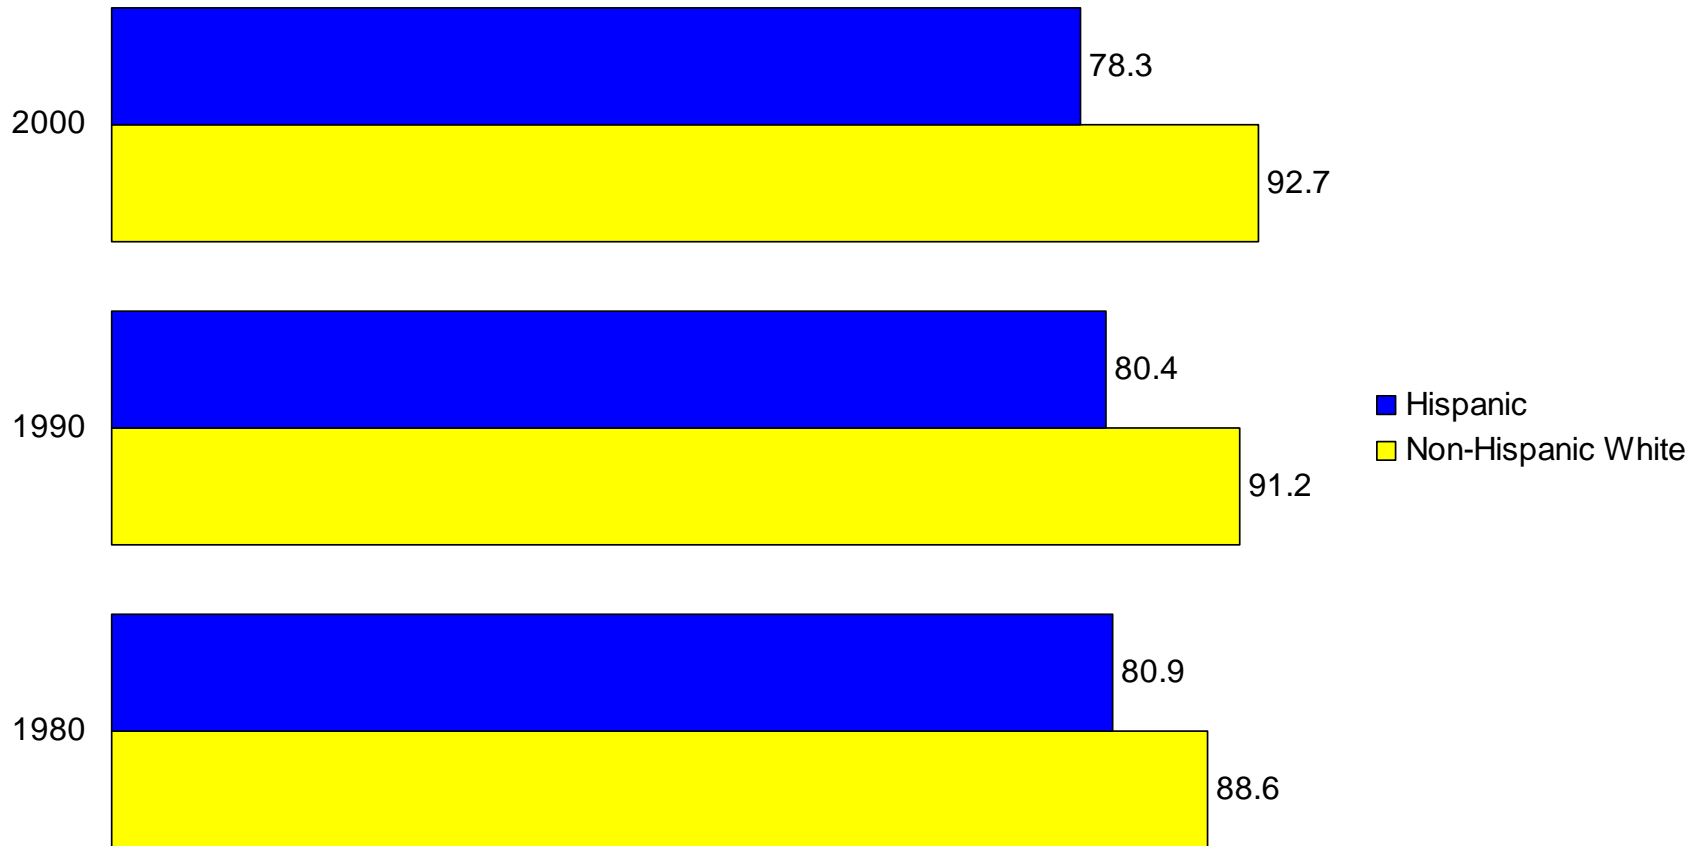

Alaska

Educational Attainment of the Population 25
Years and Over: 1960 to 2000

Percent of the Population 25 Years and Over
with a High School Diploma or More

Percent of the Population 25 Years and Over with a Bachelor's Degree or More

Percent of the Population 25 Years and Over with a High School Diploma or More by Sex

Percent of the Population 25 Years and Over with a Bachelor's Degree or More by Sex

Percent of the Population 25 Years and Over with a High School Diploma or More by Race

Percent of the Population 25 Years and Over with a Bachelor's Degree or More by Race

Percent of the Population 25 Years and Over with a High School Diploma or More by Hispanic Origin

Percent of the Population 25 Years and Over with a Bachelor's Degree or More by Hispanic Origin