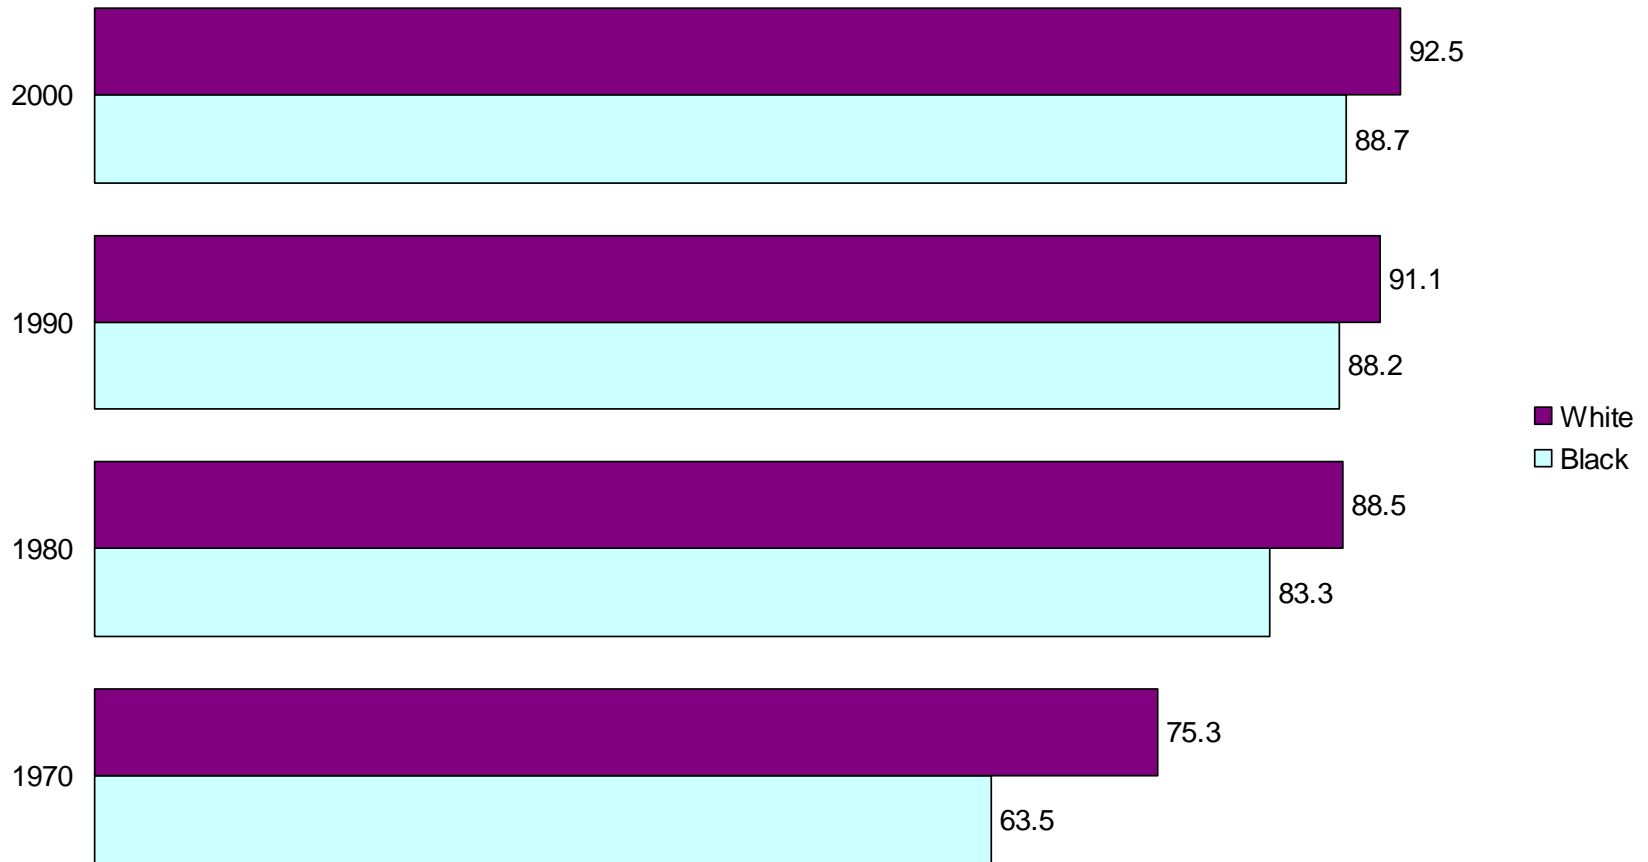

Alaska

Educational Attainment of the Population 25
Years and Over: 1960 to 2000

Percent of the Population 25 Years and Over
with a High School Diploma or More

Percent of the Population 25 Years and Over with a Bachelor's Degree or More

Percent of the Population 25 Years and Over with a High School Diploma or More by Sex

Percent of the Population 25 Years and Over with a Bachelor's Degree or More by Sex

Percent of the Population 25 Years and Over with a High School Diploma or More by Race