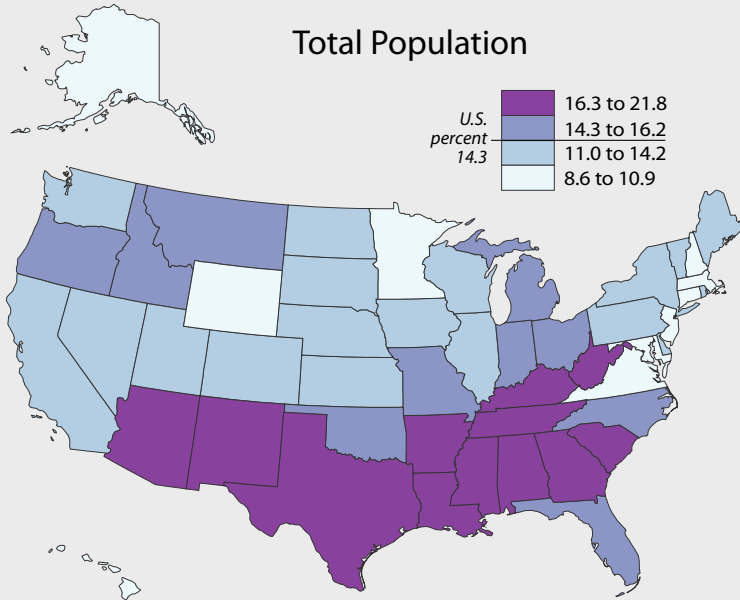

PERCENT IN POVERTY, 2009

By State

Total Population

Under Age 18

Children in Families Ages 5 to 17

Children Under Age 5

Source: U.S. Census Bureau, Small Area Income And Poverty Estimates (SAIPE) Program, Dec. 2010