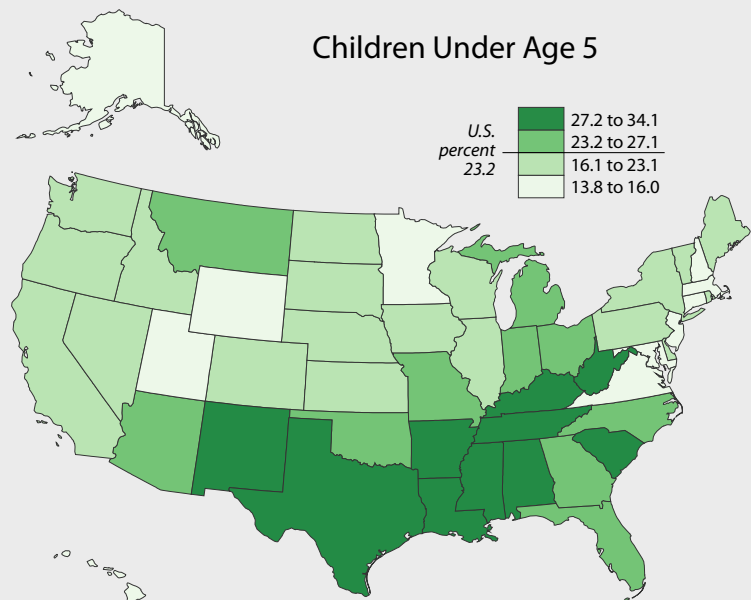

PERCENT IN POVERTY, 2009

By State

Total Population

Under Age 18

Children in Families Ages 5 to 17

Children Under Age 5

Source: U.S. Census Bureau, Small Area Income And Poverty Estimates (SAIPE) Program, Dec. 2010