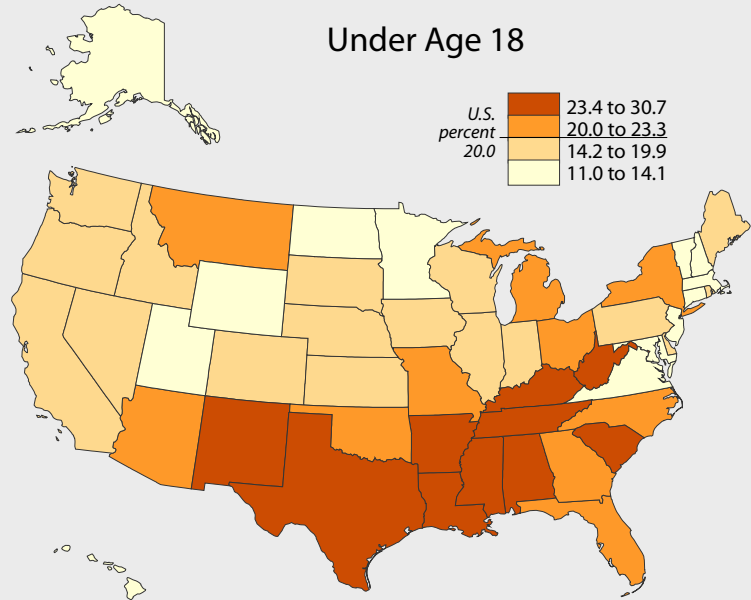

PERCENT IN POVERTY, 2009

By State

Total Population

Under Age 18

Children in Families Ages 5 to 17

Children Under Age 5

Source: U.S. Census Bureau, Small Area Income And Poverty Estimates (SAIPE) Program, Dec. 2010