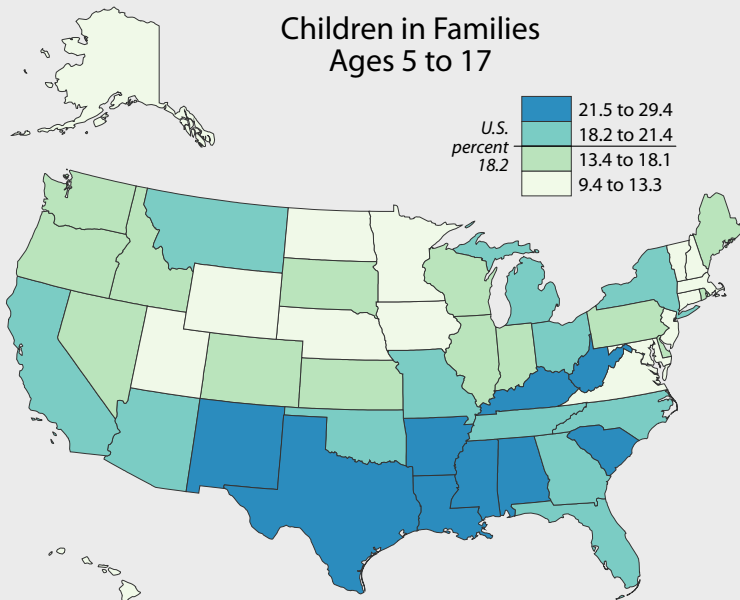

PERCENT IN POVERTY, 2009

By State

Total Population

Under Age 18

Children in Families Ages 5 to 17

Children Under Age 5

Source: U.S. Census Bureau, Small Area Income And Poverty Estimates (SAIPE) Program, Dec. 2010