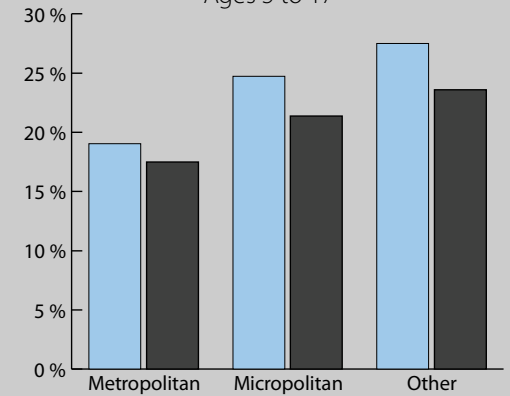

Poverty Estimates, 2009: West Virginia

Small Area Income and Poverty
Estimates Program
U.S. Census Bureau

School Age Children In Poverty by School District

Source: U.S. Census Bureau, Small Area Income and Poverty Estimates (SAIPE) Program, Dec. 2010

0 10 Miles

Unified and Elementary School District boundaries are as of January 1, 2010

Poverty by Metropolitan Status

Children in Families
Ages 5 to 17

Metropolitan and micropolitan statistical areas defined by U.S. Office of Management and Budget as of Nov. 2008

Median Household Income

Percent in Poverty by School District

District undefined

* Percentages shown are not true poverty rates as the denominator includes all children ages 5 to 17