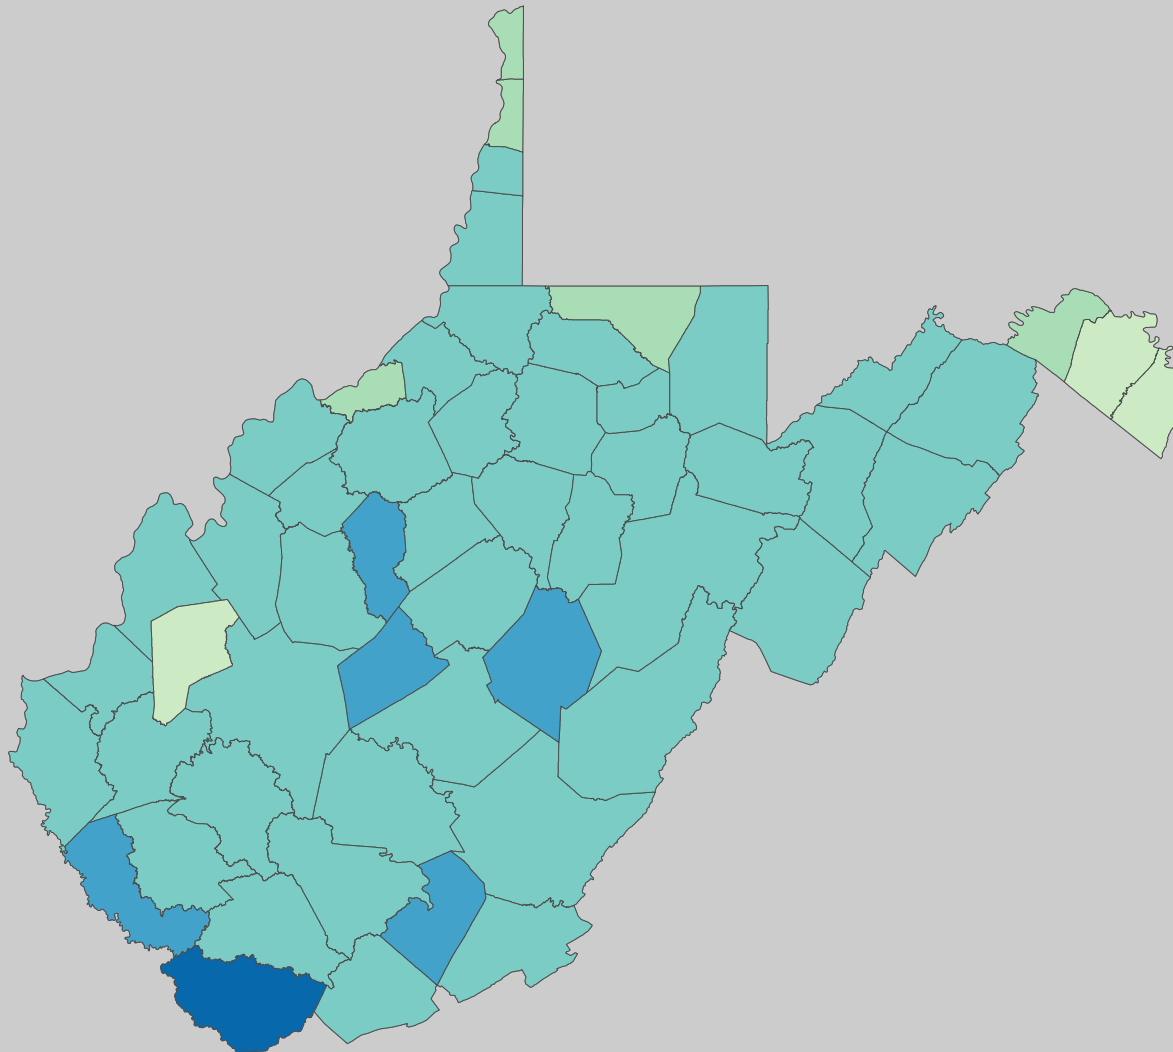

Poverty Estimates, 2009: West Virginia

Small Area Income and Poverty
Estimates Program
U.S. Census Bureau

School Age Children In Poverty by School District

Source: U.S. Census Bureau, Small Area Income and Poverty Estimates (SAIPE) Program, Dec. 2010

0 10 Miles

Unified and Elementary School District boundaries are as of January 1, 2010

Poverty by Metropolitan Status

Children in Families
Ages 5 to 17

Metropolitan and micropolitan statistical areas defined by U.S. Office of Management and Budget as of Nov. 2008

Median Household Income

Percent in Poverty by School District

District undefined

* Percentages shown are not true poverty rates as the denominator includes all children ages 5 to 17