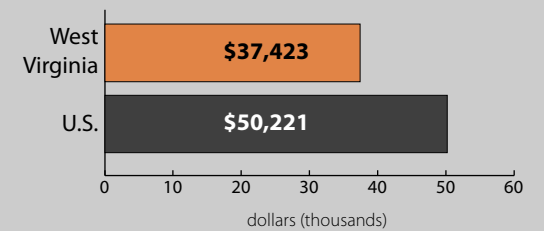

0 10 Miles

Unified and Elementary School District boundaries are as of January 1, 2010

Poverty by Metropolitan Status

Children in Families
Ages 5 to 17

Metropolitan and micropolitan statistical areas defined by U.S. Office of Management and Budget as of Nov. 2008

Median Household Income

Percent in Poverty by School District

District undefined

* Percentages shown are not true poverty rates as the denominator includes all children ages 5 to 17