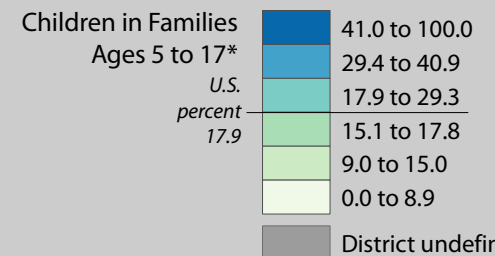

Poverty Estimates, 2009: Wisconsin

Small Area Income and Poverty
Estimates Program
U.S. Census Bureau

School Age Children In Poverty by School District

Source: U.S. Census Bureau, Small Area Income and Poverty Estimates (SAIPE) Program, Dec. 2010

0 20 Miles

Unified and Elementary School District boundaries are as of January 1, 2010

Poverty by Metropolitan Status

Children in Families
Ages 5 to 17

Metropolitan and micropolitan statistical areas defined by U.S. Office of Management and Budget as of Nov. 2008

Median Household Income

Percent in Poverty by School District

* Percentages shown are not true poverty rates as the denominator includes all children ages 5 to 17