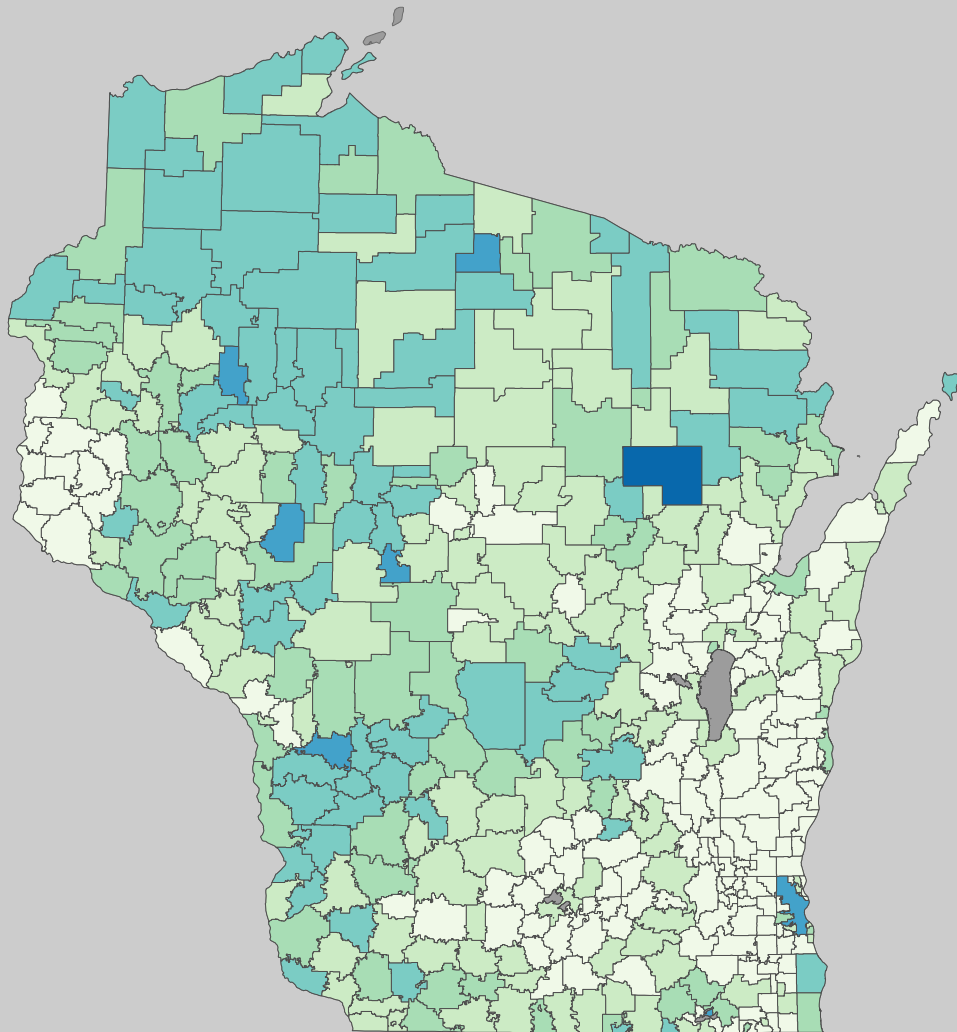

Poverty Estimates, 2009: Wisconsin

Small Area Income and Poverty
Estimates Program
U.S. Census Bureau

School Age Children In Poverty by School District

Source: U.S. Census Bureau, Small Area Income and Poverty Estimates (SAIPE) Program, Dec. 2010

0 20 Miles

Unified and Elementary School District boundaries are as of January 1, 2010

Poverty by Metropolitan Status

Children in Families
Ages 5 to 17

Metropolitan and micropolitan statistical areas defined by U.S. Office of Management and Budget as of Nov. 2008

Median Household Income

Percent in Poverty by School District

* Percentages shown are not true poverty rates as the denominator includes all children ages 5 to 17