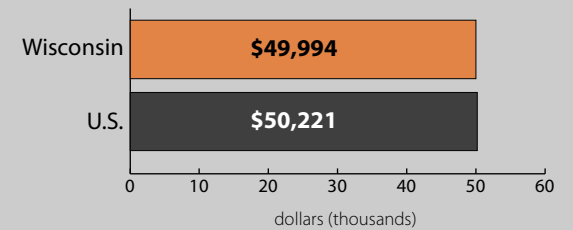

0 20 Miles

Unified and Elementary School District boundaries are as of January 1, 2010

Poverty by Metropolitan Status

Children in Families
Ages 5 to 17

Metropolitan and micropolitan statistical areas defined by U.S. Office of Management and Budget as of Nov. 2008

Median Household Income

Percent in Poverty by School District

* Percentages shown are not true poverty rates as the denominator includes all children ages 5 to 17