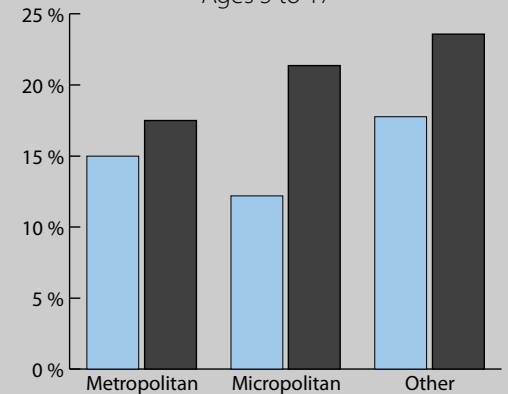

Poverty Estimates, 2009: Wisconsin

Small Area Income and Poverty
Estimates Program
U.S. Census Bureau

School Age Children In Poverty by School District

Source: U.S. Census Bureau, Small Area Income and Poverty Estimates (SAIPE) Program, Dec. 2010

0 20 Miles

Unified and Elementary School District boundaries are as of January 1, 2010

Poverty by Metropolitan Status

Children in Families
Ages 5 to 17

Metropolitan and micropolitan statistical areas defined by U.S. Office of Management and Budget as of Nov. 2008

Median Household Income

Percent in Poverty by School District

* Percentages shown are not true poverty rates as the denominator includes all children ages 5 to 17