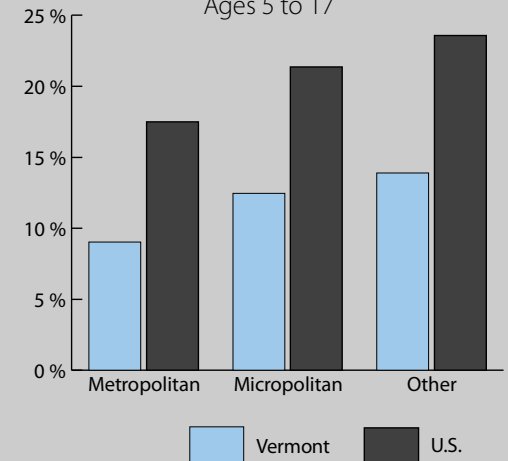

Poverty Estimates, 2009: Vermont

Small Area Income and Poverty
Estimates Program
U.S. Census Bureau

School Age Children In Poverty by School District

0 10 Miles

Unified and Elementary School District boundaries are as of January 1, 2010

Poverty by Metropolitan Status

Children in Families
Ages 5 to 17

Metropolitan and micropolitan statistical areas defined by U.S. Office of Management and Budget as of Nov. 2008

Median Household Income

Percent in Poverty by School District

* Percentages shown are not true poverty rates as the denominator includes all children ages 5 to 17