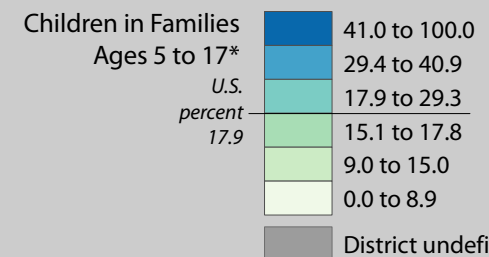

Poverty by Metropolitan Status

Children in Families
Ages 5 to 17

Metropolitan and micropolitan statistical areas defined by U.S. Office of Management and Budget as of Nov. 2008

Median Household Income

Percent in Poverty by School District

* Percentages shown are not true poverty rates as the denominator includes all children ages 5 to 17