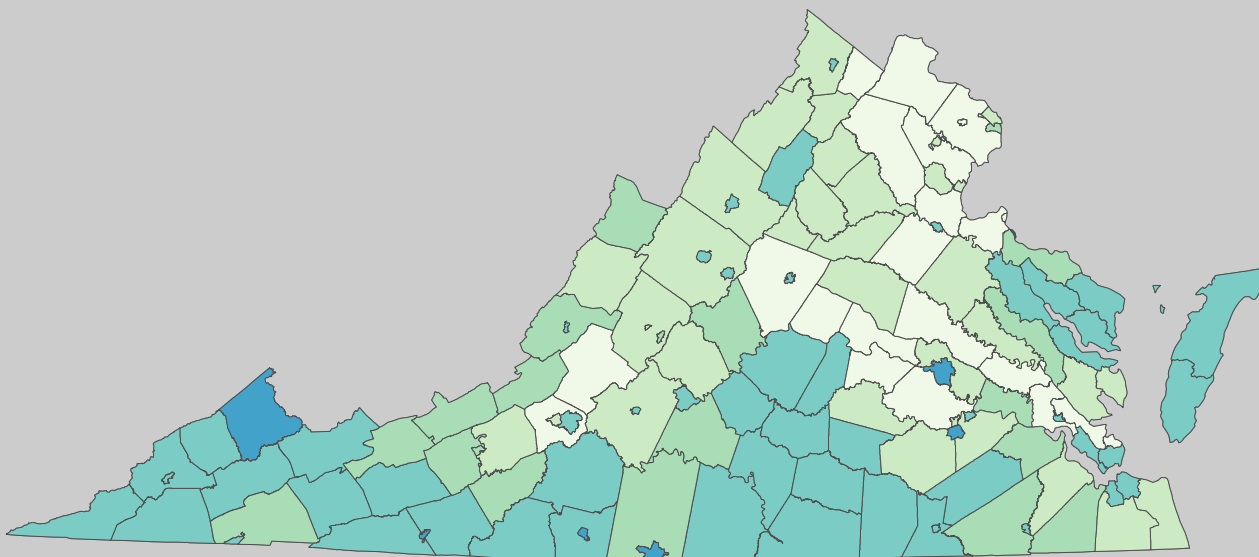

Poverty Estimates, 2009: Virginia

Small Area Income and Poverty
Estimates Program
U.S. Census Bureau

School Age Children In Poverty by School District

0 25 Miles

Unified and Elementary School District boundaries are as of January 1, 2010

Poverty by Metropolitan Status

Children in Families
Ages 5 to 17

Virginia U.S.

Metropolitan and micropolitan statistical areas defined by U.S. Office of Management and Budget as of Nov. 2008

Median Household Income

Percent in Poverty by School District

* Percentages shown are not true poverty rates as the denominator includes all children ages 5 to 17

Source: U.S. Census Bureau, Small Area Income and Poverty Estimates (SAIPE) Program, Dec. 2010