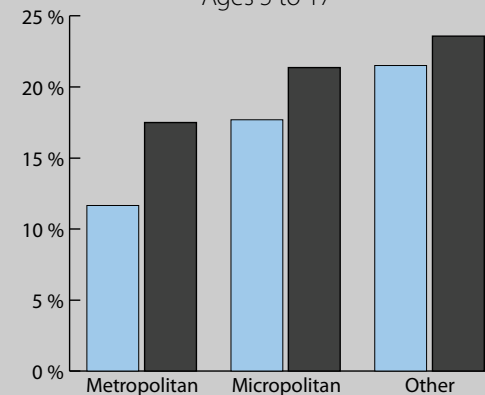

Poverty Estimates, 2009: Virginia

Small Area Income and Poverty
Estimates Program
U.S. Census Bureau

School Age Children In Poverty by School District

0 25 Miles

Unified and Elementary School District boundaries are as of January 1, 2010

Poverty by Metropolitan Status

Children in Families
Ages 5 to 17

Virginia U.S.

Metropolitan and micropolitan statistical areas defined by U.S. Office of Management and Budget as of Nov. 2008

Median Household Income

Percent in Poverty by School District

* Percentages shown are not true poverty rates as the denominator includes all children ages 5 to 17

Source: U.S. Census Bureau, Small Area Income and Poverty Estimates (SAIPE) Program, Dec. 2010