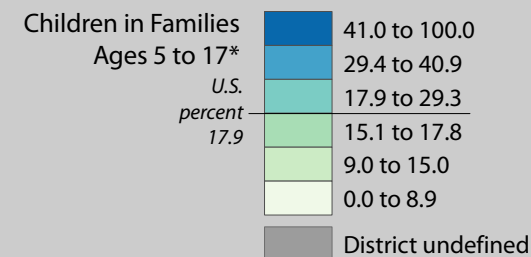

Poverty by Metropolitan Status

Children in Families
Ages 5 to 17

Virginia U.S.

Metropolitan and micropolitan statistical areas defined by U.S. Office of Management and Budget as of Nov. 2008

Median Household Income

Percent in Poverty by School District

* Percentages shown are not true poverty rates as the denominator includes all children ages 5 to 17

Source: U.S. Census Bureau, Small Area Income and Poverty Estimates (SAIPE) Program, Dec. 2010