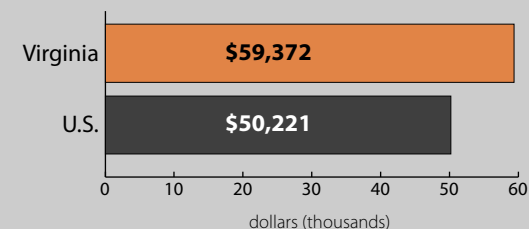

Poverty by Metropolitan Status

Children in Families
Ages 5 to 17

Virginia U.S.

Metropolitan and micropolitan statistical areas defined by U.S. Office of Management and Budget as of Nov. 2008

Median Household Income

Percent in Poverty by School District

* Percentages shown are not true poverty rates as the denominator includes all children ages 5 to 17

Source: U.S. Census Bureau, Small Area Income and Poverty Estimates (SAIPE) Program, Dec. 2010