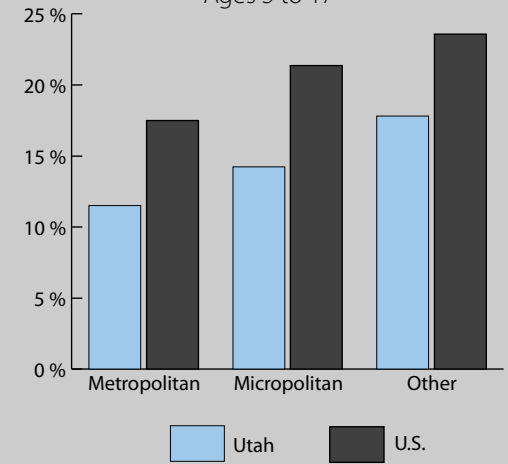

Poverty Estimates, 2009: Utah

Small Area Income and Poverty
Estimates Program
U.S. Census Bureau

School Age Children In Poverty by School District

Source: U.S. Census Bureau, Small Area Income and Poverty Estimates (SAIPE) Program, Dec. 2010

0 25 Miles

Unified and Elementary School District boundaries are as of January 1, 2010

Poverty by Metropolitan Status

Children in Families
Ages 5 to 17

Metropolitan and micropolitan statistical areas defined by U.S. Office of Management and Budget as of Nov. 2008

Median Household Income

Percent in Poverty by School District

* Percentages shown are not true poverty rates as the denominator includes all children ages 5 to 17