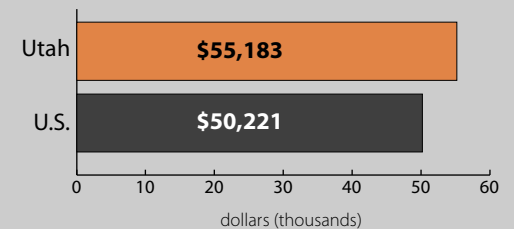

0 25 Miles

Unified and Elementary School District boundaries are as of January 1, 2010

Poverty by Metropolitan Status

Children in Families
Ages 5 to 17

Metropolitan and micropolitan statistical areas defined by U.S. Office of Management and Budget as of Nov. 2008

Median Household Income

Percent in Poverty by School District

* Percentages shown are not true poverty rates as the denominator includes all children ages 5 to 17