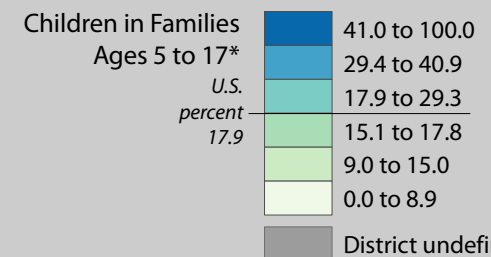

0 25 Miles

Unified and Elementary School District boundaries are as of January 1, 2010

Poverty by Metropolitan Status

Children in Families
Ages 5 to 17

Metropolitan and micropolitan statistical areas defined by U.S. Office of Management and Budget as of Nov. 2008

Median Household Income

Percent in Poverty by School District

* Percentages shown are not true poverty rates as the denominator includes all children ages 5 to 17