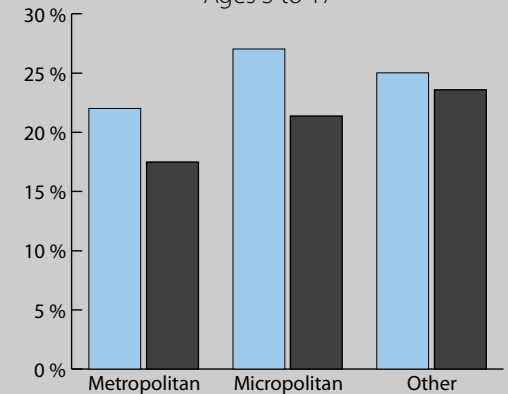

Poverty Estimates, 2009: Texas

Small Area Income and Poverty
Estimates Program
U.S. Census Bureau

School Age Children In Poverty by School District

Source: U.S. Census Bureau, Small Area Income and Poverty Estimates (SAIPE) Program, Dec. 2010

0 50 Miles

Unified and Elementary School District boundaries are as of January 1, 2010

Poverty by Metropolitan Status

Children in Families
Ages 5 to 17

Metropolitan and micropolitan statistical areas defined by U.S. Office of Management and Budget as of Nov. 2008

Median Household Income

Percent in Poverty by School District

* Percentages shown are not true poverty rates as the denominator includes all children ages 5 to 17