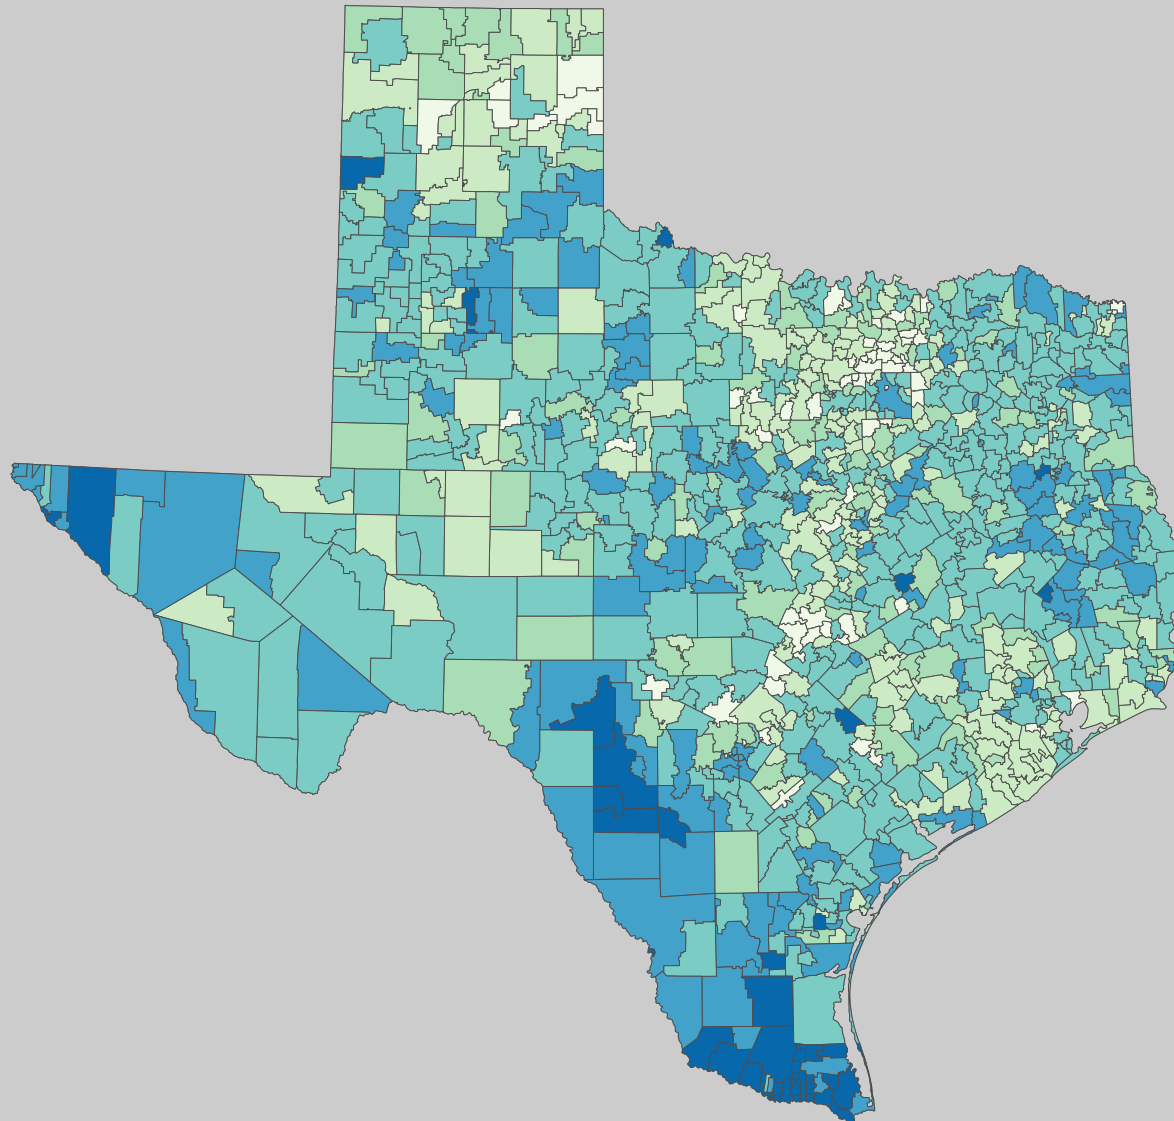

Poverty Estimates, 2009: Texas

Small Area Income and Poverty
Estimates Program
U.S. Census Bureau

School Age Children In Poverty by School District

Source: U.S. Census Bureau, Small Area Income and Poverty Estimates (SAIPE) Program, Dec. 2010

0 50 Miles

Unified and Elementary School District boundaries are as of January 1, 2010

Poverty by Metropolitan Status

Children in Families
Ages 5 to 17

Metropolitan and micropolitan statistical areas defined by U.S. Office of Management and Budget as of Nov. 2008

Median Household Income

Percent in Poverty by School District

* Percentages shown are not true poverty rates as the denominator includes all children ages 5 to 17