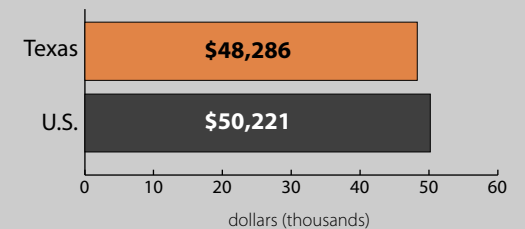

0 50 Miles

Unified and Elementary School District boundaries are as of January 1, 2010

Poverty by Metropolitan Status

Children in Families
Ages 5 to 17

Metropolitan and micropolitan statistical areas defined by U.S. Office of Management and Budget as of Nov. 2008

Median Household Income

Percent in Poverty by School District

* Percentages shown are not true poverty rates as the denominator includes all children ages 5 to 17