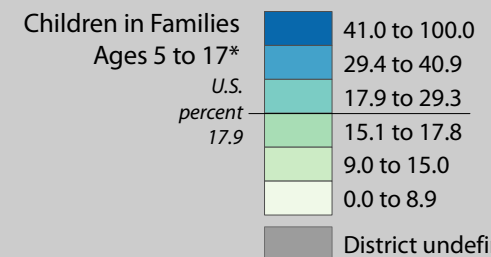

0 50 Miles

Unified and Elementary School District boundaries are as of January 1, 2010

Poverty by Metropolitan Status

Children in Families
Ages 5 to 17

Metropolitan and micropolitan statistical areas defined by U.S. Office of Management and Budget as of Nov. 2008

Median Household Income

Percent in Poverty by School District

* Percentages shown are not true poverty rates as the denominator includes all children ages 5 to 17