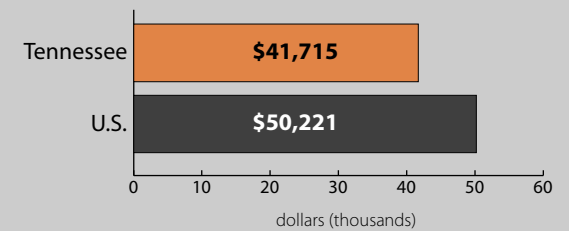

Median Household Income