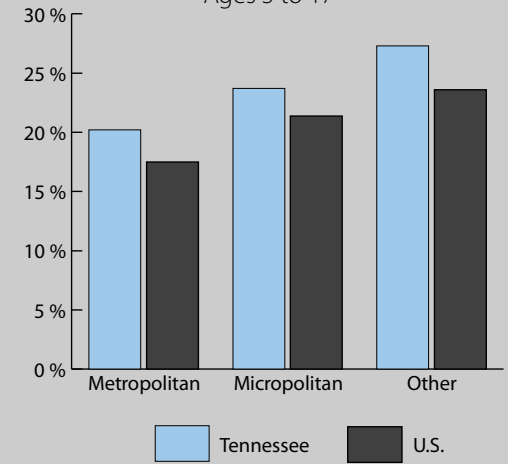

# Poverty Estimates, 2009: Tennessee

Small Area Income and Poverty  
Estimates Program  
U.S. Census Bureau

## School Age Children In Poverty by School District

## Poverty by Metropolitan Status

Children in Families  
Ages 5 to 17

Metropolitan and micropolitan statistical areas defined by U.S. Office of Management and Budget as of Nov. 2008

\* Percentages shown are not true poverty rates as the denominator includes all children ages 5 to 17