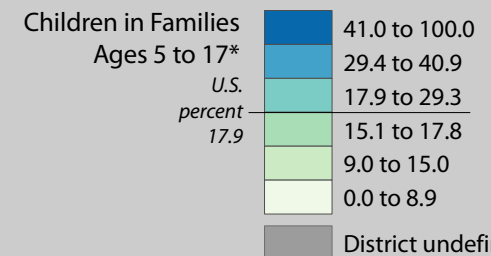

Percent in Poverty by School District

Source: U.S. Census Bureau, Small Area Income and Poverty Estimates (SAIPE) Program, Dec. 2010

0 30 Miles

Unified and Elementary School District boundaries are as of January 1, 2010

* Percentages shown are not true poverty rates as the denominator includes all children ages 5 to 17