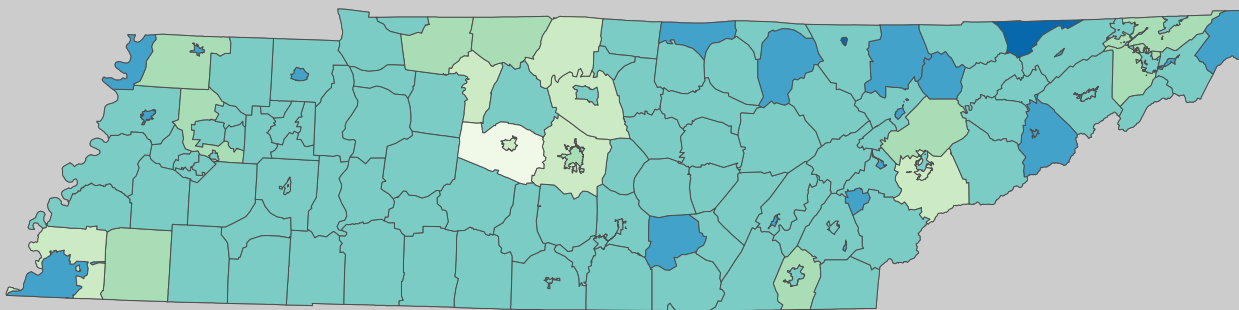

# Poverty Estimates, 2009: Tennessee

Small Area Income and Poverty  
Estimates Program  
U.S. Census Bureau

## School Age Children In Poverty by School District

## Poverty by Metropolitan Status

Children in Families  
Ages 5 to 17

Metropolitan and micropolitan statistical areas defined by U.S. Office of Management and Budget as of Nov. 2008

\* Percentages shown are not true poverty rates as the denominator includes all children ages 5 to 17