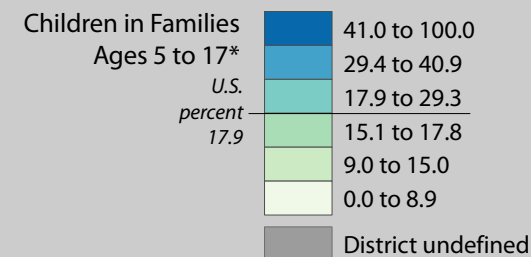

Poverty by Metropolitan Status

Children in Families
Ages 5 to 17

Metropolitan and micropolitan statistical areas defined by U.S. Office of Management and Budget as of Nov. 2008

Median Household Income

Percent in Poverty by School District

* Percentages shown are not true poverty rates as the denominator includes all children ages 5 to 17

Source: U.S. Census Bureau, Small Area Income and Poverty Estimates (SAIPE) Program, Dec. 2010