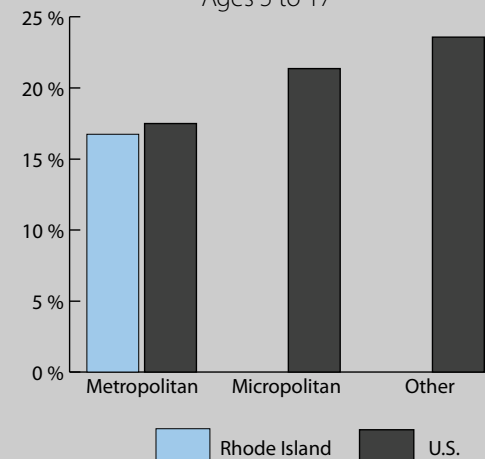

Poverty Estimates, 2009: Rhode Island

Small Area Income and Poverty
Estimates Program
U.S. Census Bureau

School Age Children In Poverty by School District

0 5 Miles

Unified and Elementary School District boundaries are as of January 1, 2010

Poverty by Metropolitan Status

Children in Families
Ages 5 to 17

Metropolitan and micropolitan statistical areas defined by U.S. Office of Management and Budget as of Nov. 2008

Median Household Income

Percent in Poverty by School District

* Percentages shown are not true poverty rates as the denominator includes all children ages 5 to 17

Source: U.S. Census Bureau, Small Area Income and Poverty Estimates (SAIPE) Program, Dec. 2010