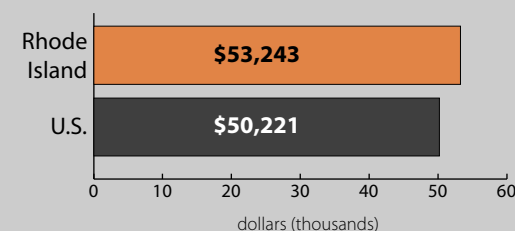

Poverty by Metropolitan Status

Children in Families
Ages 5 to 17

Metropolitan and micropolitan statistical areas defined by U.S. Office of Management and Budget as of Nov. 2008

Median Household Income

Percent in Poverty by School District