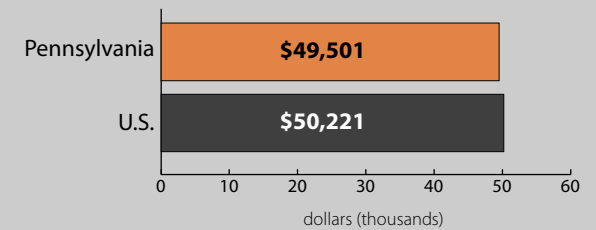

Median Household Income