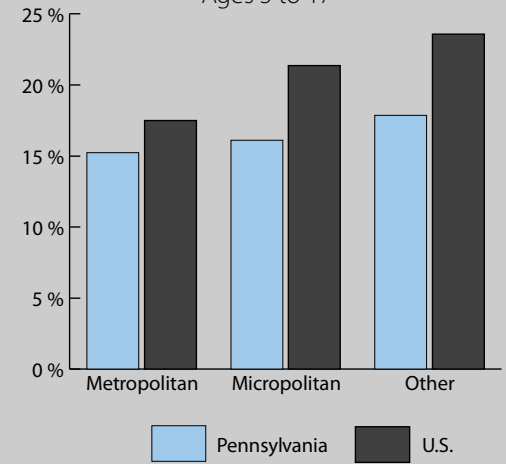

# Poverty Estimates, 2009: Pennsylvania

Small Area Income and Poverty  
Estimates Program  
U.S. Census Bureau

## School Age Children In Poverty by School District

## Poverty by Metropolitan Status

Children in Families  
Ages 5 to 17

Metropolitan and micropolitan statistical areas defined by U.S. Office of Management and Budget as of Nov. 2008

\* Percentages shown are not true poverty rates as the denominator includes all children ages 5 to 17