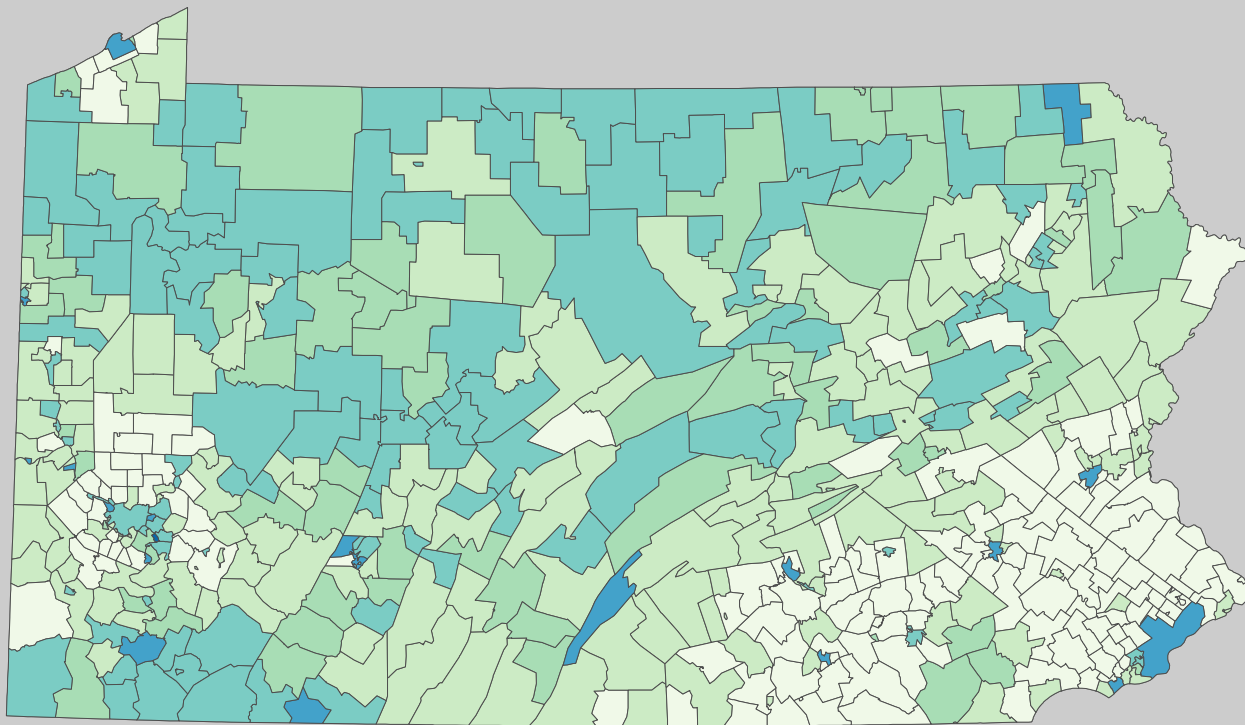

# Poverty Estimates, 2009: Pennsylvania

Small Area Income and Poverty  
Estimates Program  
U.S. Census Bureau

## School Age Children In Poverty by School District

## Poverty by Metropolitan Status

Children in Families  
Ages 5 to 17

Metropolitan and micropolitan statistical areas defined by U.S. Office of Management and Budget as of Nov. 2008

\* Percentages shown are not true poverty rates as the denominator includes all children ages 5 to 17