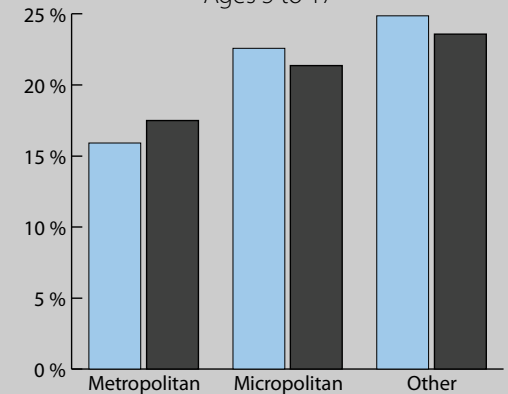

# Poverty Estimates, 2009: Oregon

Small Area Income and Poverty  
Estimates Program  
U.S. Census Bureau

## School Age Children In Poverty by School District

## Poverty by Metropolitan Status

Children in Families  
Ages 5 to 17

Metropolitan and micropolitan statistical areas defined by U.S. Office of Management and Budget as of Nov. 2008

\* Percentages shown are not true poverty rates as the denominator includes all children ages 5 to 17