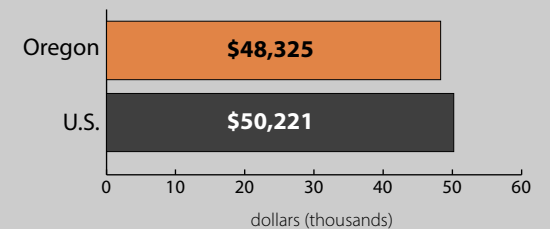

Median Household Income