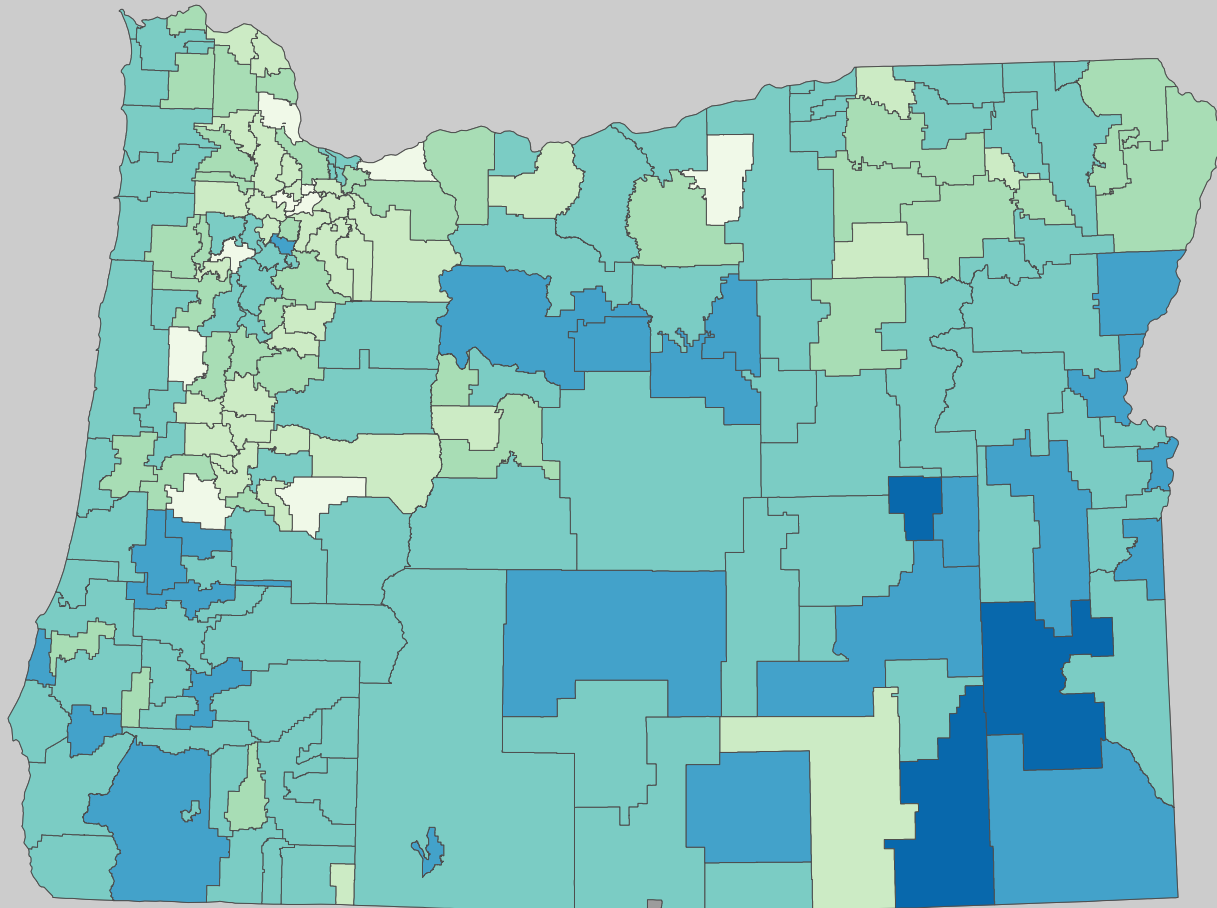

# Poverty Estimates, 2009: Oregon

Small Area Income and Poverty  
Estimates Program  
U.S. Census Bureau

## School Age Children In Poverty by School District

## Poverty by Metropolitan Status

Children in Families  
Ages 5 to 17

Metropolitan and micropolitan statistical areas defined by U.S. Office of Management and Budget as of Nov. 2008

\* Percentages shown are not true poverty rates as the denominator includes all children ages 5 to 17