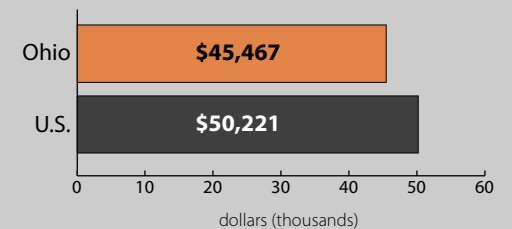

Median Household Income