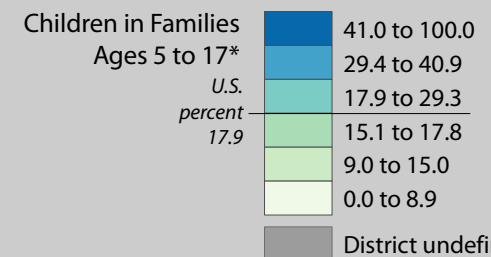

Percent in Poverty by School District

Source: U.S. Census Bureau, Small Area Income and Poverty Estimates (SAIPE) Program, Dec. 2010

0 20 Miles

Unified and Elementary School District boundaries are as of January 1, 2010

* Percentages shown are not true poverty rates as the denominator includes all children ages 5 to 17