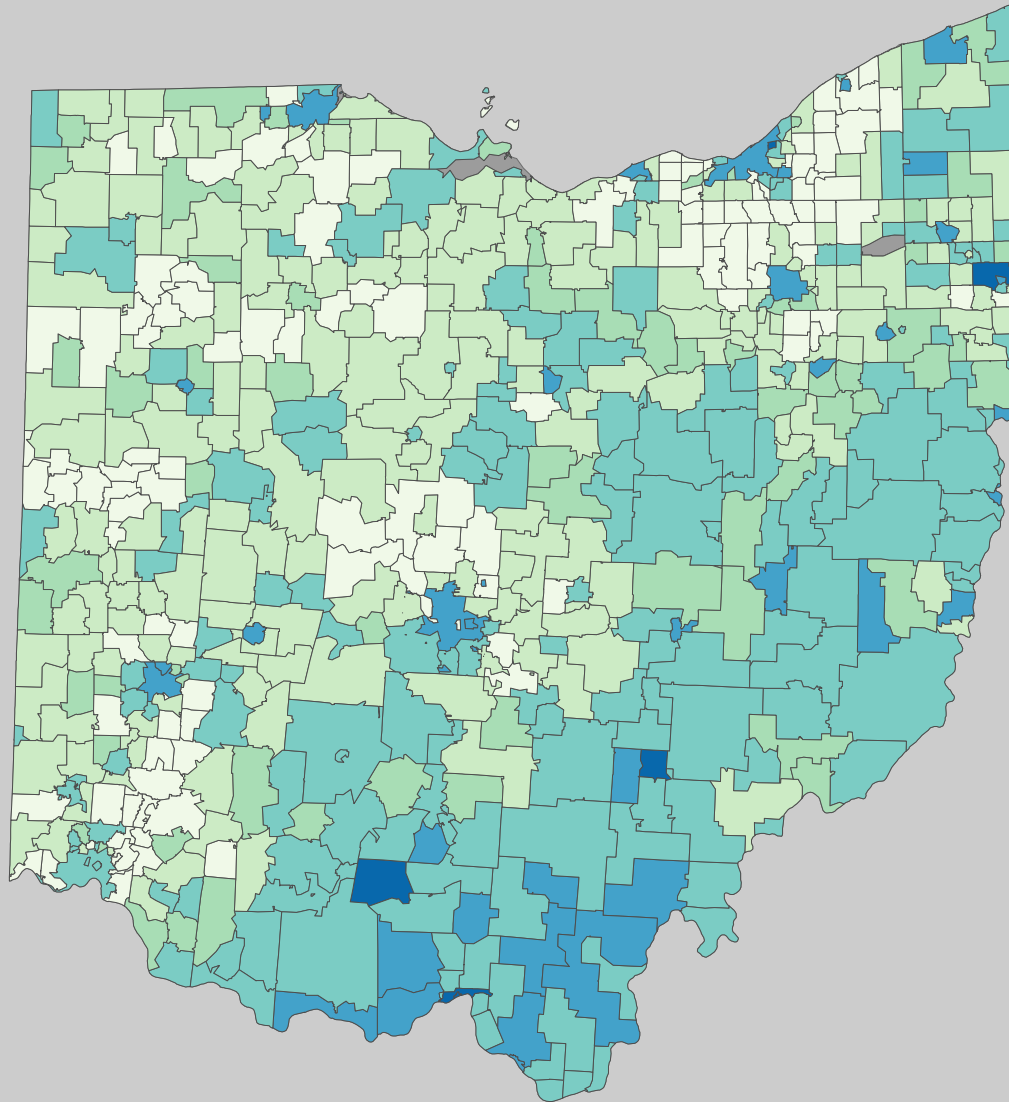

# Poverty Estimates, 2009: Ohio

Small Area Income and Poverty  
Estimates Program  
U.S. Census Bureau

## School Age Children In Poverty by School District

## Poverty by Metropolitan Status

Children in Families  
Ages 5 to 17

Metropolitan and micropolitan statistical areas defined by U.S. Office of Management and Budget as of Nov. 2008

\* Percentages shown are not true poverty rates as the denominator includes all children ages 5 to 17