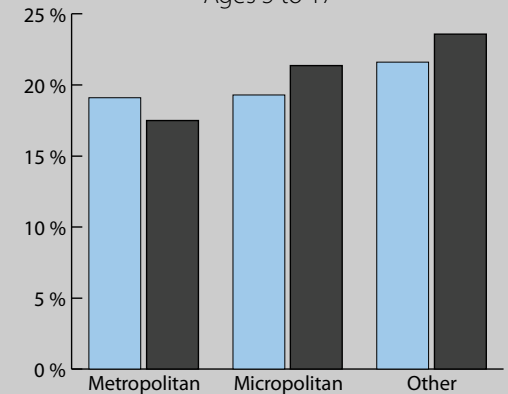

# Poverty Estimates, 2009: Ohio

Small Area Income and Poverty  
Estimates Program  
U.S. Census Bureau

## School Age Children In Poverty by School District

## Poverty by Metropolitan Status

Children in Families  
Ages 5 to 17

Metropolitan and micropolitan statistical areas defined by U.S. Office of Management and Budget as of Nov. 2008

\* Percentages shown are not true poverty rates as the denominator includes all children ages 5 to 17