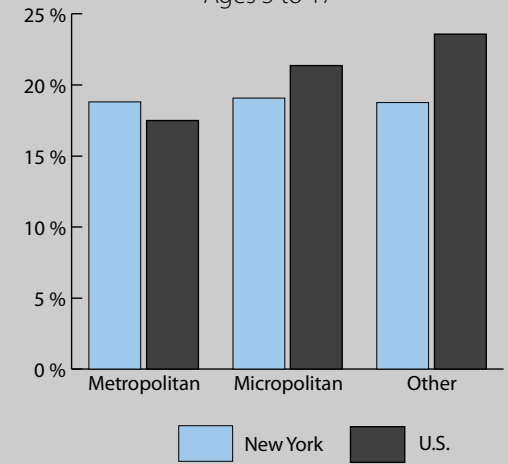

# Poverty Estimates, 2009: New York

Small Area Income and Poverty  
Estimates Program  
U.S. Census Bureau

## School Age Children In Poverty by School District

## Poverty by Metropolitan Status

Children in Families  
Ages 5 to 17

Metropolitan and micropolitan statistical areas defined by U.S. Office of Management and Budget as of Nov. 2008

\* Percentages shown are not true poverty rates as the denominator includes all children ages 5 to 17