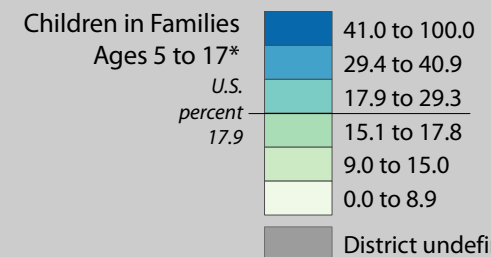

Percent in Poverty by School District

Source: U.S. Census Bureau, Small Area Income and Poverty Estimates (SAIPE) Program, Dec. 2010

0 20 Miles

Unified and Elementary School District boundaries are as of January 1, 2010

* Percentages shown are not true poverty rates as the denominator includes all children ages 5 to 17