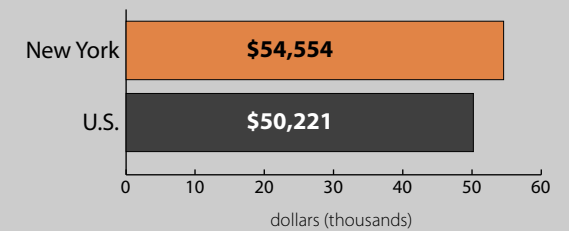

Median Household Income