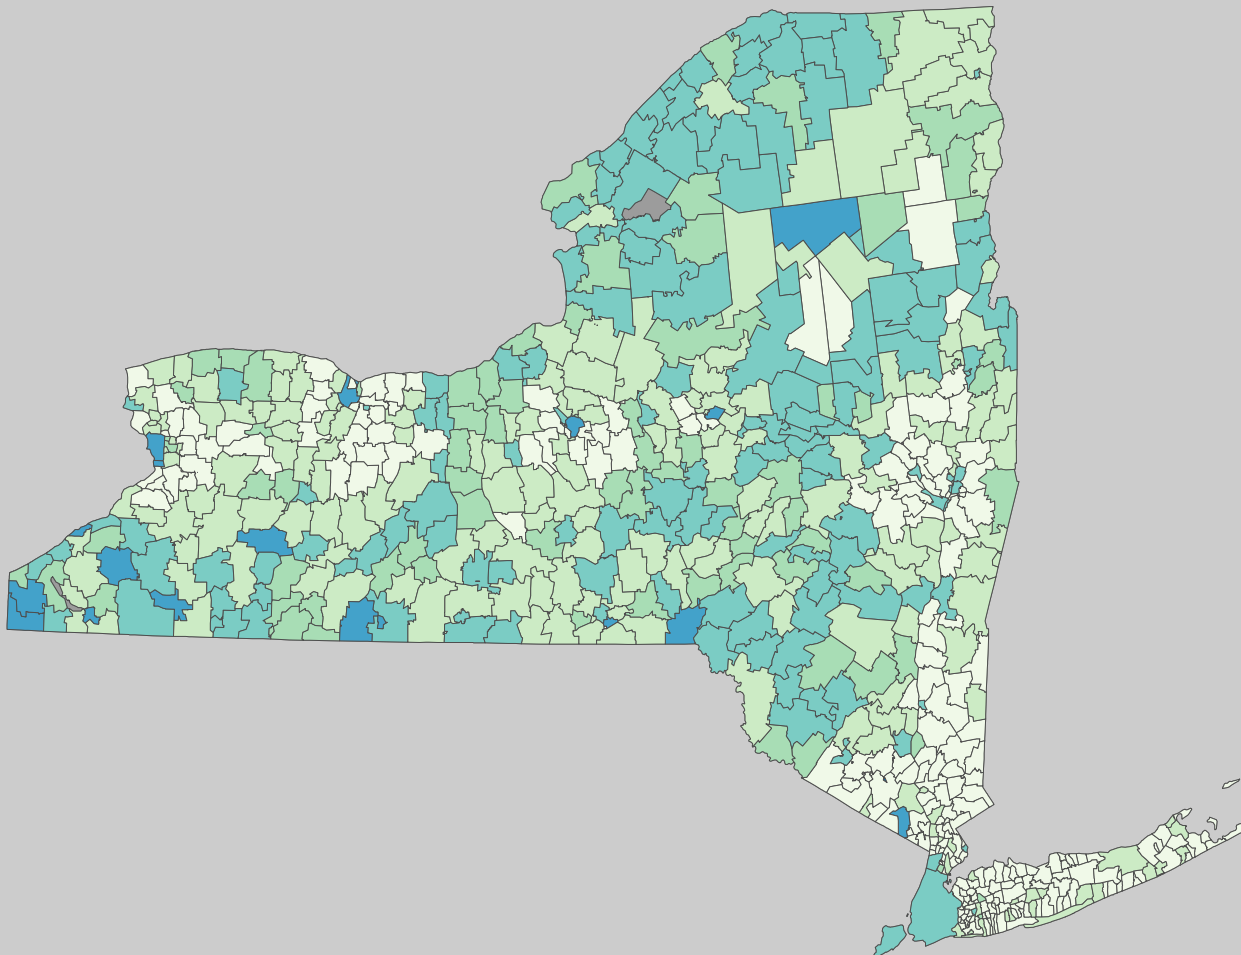

# Poverty Estimates, 2009: New York

Small Area Income and Poverty  
Estimates Program  
U.S. Census Bureau

## School Age Children In Poverty by School District

## Poverty by Metropolitan Status

Children in Families  
Ages 5 to 17

Metropolitan and micropolitan statistical areas defined by U.S. Office of Management and Budget as of Nov. 2008

\* Percentages shown are not true poverty rates as the denominator includes all children ages 5 to 17