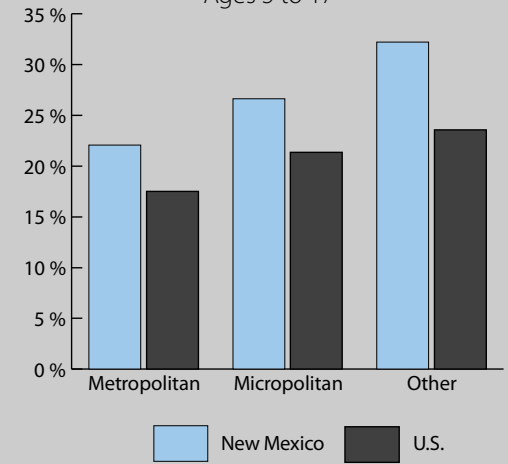

Poverty Estimates, 2009: New Mexico

Small Area Income and Poverty
Estimates Program
U.S. Census Bureau

School Age Children In Poverty by School District

Source: U.S. Census Bureau, Small Area Income and Poverty Estimates (SAIPE) Program, Dec. 2010

0 20 Miles

Unified and Elementary School District boundaries are as of January 1, 2010

Poverty by Metropolitan Status

Children in Families
Ages 5 to 17

Metropolitan and micropolitan statistical areas defined by U.S. Office of Management and Budget as of Nov. 2008

Median Household Income

Percent in Poverty by School District

* Percentages shown are not true poverty rates as the denominator includes all children ages 5 to 17