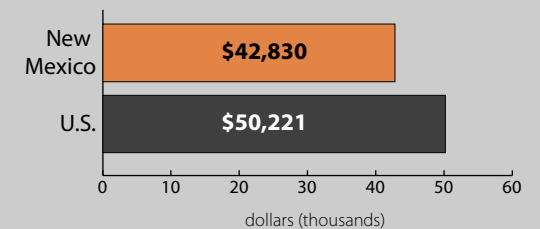

0 20 Miles

Unified and Elementary School District boundaries are as of January 1, 2010

Poverty by Metropolitan Status

Children in Families
Ages 5 to 17

Metropolitan and micropolitan statistical areas defined by U.S. Office of Management and Budget as of Nov. 2008

Median Household Income

Percent in Poverty by School District

* Percentages shown are not true poverty rates as the denominator includes all children ages 5 to 17