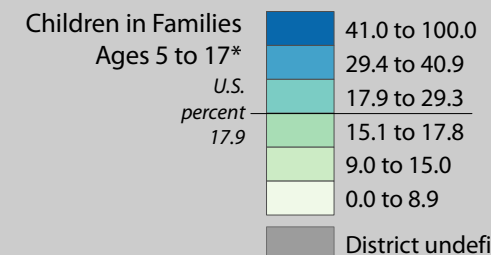

0 20 Miles

Unified and Elementary School District boundaries are as of January 1, 2010

Poverty by Metropolitan Status

Children in Families
Ages 5 to 17

Metropolitan and micropolitan statistical areas defined by U.S. Office of Management and Budget as of Nov. 2008

Median Household Income

Percent in Poverty by School District

* Percentages shown are not true poverty rates as the denominator includes all children ages 5 to 17