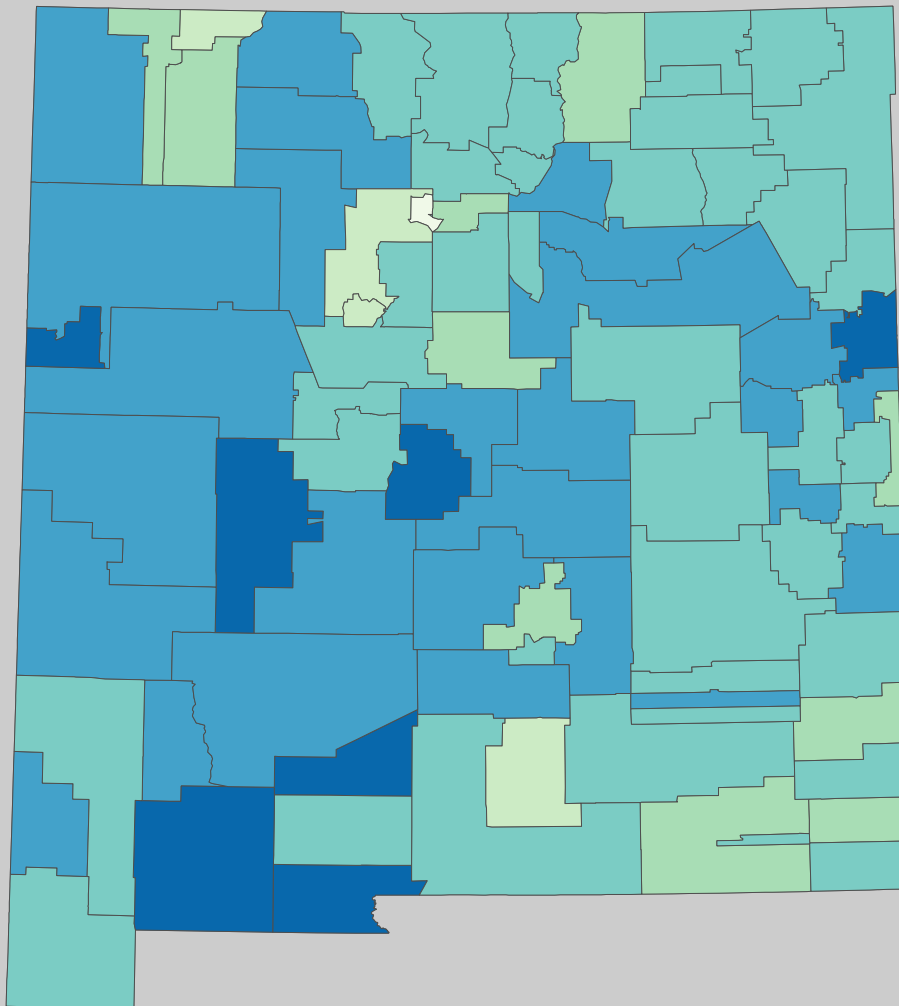

Poverty Estimates, 2009: New Mexico

Small Area Income and Poverty
Estimates Program
U.S. Census Bureau

School Age Children In Poverty by School District

Source: U.S. Census Bureau, Small Area Income and Poverty Estimates (SAIPE) Program, Dec. 2010

0 20 Miles

Unified and Elementary School District boundaries are as of January 1, 2010

Poverty by Metropolitan Status

Children in Families
Ages 5 to 17

Metropolitan and micropolitan statistical areas defined by U.S. Office of Management and Budget as of Nov. 2008

Median Household Income

Percent in Poverty by School District

* Percentages shown are not true poverty rates as the denominator includes all children ages 5 to 17