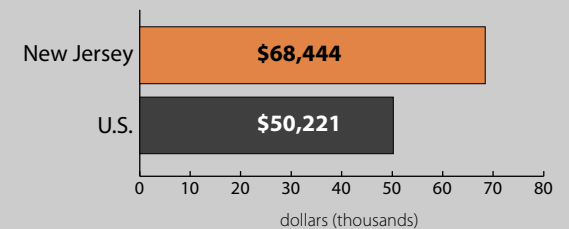

0 10 Miles

Unified and Elementary School District boundaries are as of January 1, 2010

Poverty by Metropolitan Status

Children in Families
Ages 5 to 17

Metropolitan and micropolitan statistical areas defined by U.S. Office of Management and Budget as of Nov. 2008

Median Household Income

Percent in Poverty by School District

* Percentages shown are not true poverty rates as the denominator includes all children ages 5 to 17