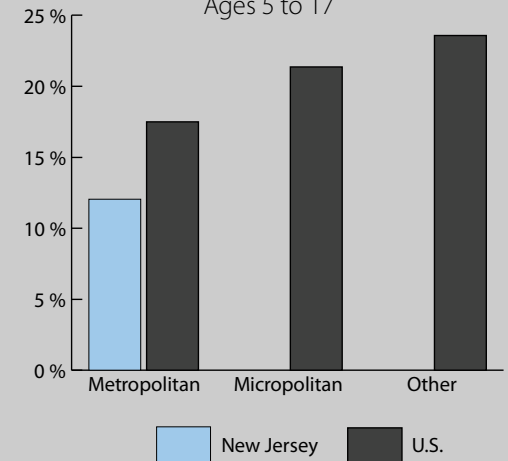

Poverty Estimates, 2009: New Jersey

Small Area Income and Poverty
Estimates Program
U.S. Census Bureau

School Age Children In Poverty by School District

Source: U.S. Census Bureau, Small Area Income and Poverty Estimates (SAIPE) Program, Dec. 2010

0 10 Miles

Unified and Elementary School District boundaries are as of January 1, 2010

Poverty by Metropolitan Status

Children in Families
Ages 5 to 17

Metropolitan and micropolitan statistical areas defined by U.S. Office of Management and Budget as of Nov. 2008

Median Household Income

Percent in Poverty by School District

* Percentages shown are not true poverty rates as the denominator includes all children ages 5 to 17