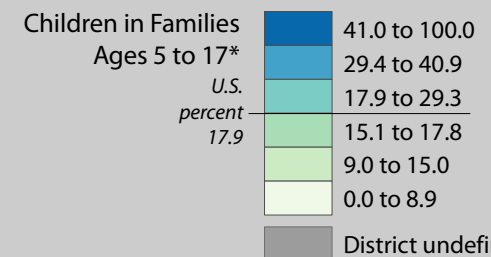

0 10 Miles

Unified and Elementary School District boundaries are as of January 1, 2010

Poverty by Metropolitan Status

Children in Families
Ages 5 to 17

Metropolitan and micropolitan statistical areas defined by U.S. Office of Management and Budget as of Nov. 2008

Median Household Income

Percent in Poverty by School District

* Percentages shown are not true poverty rates as the denominator includes all children ages 5 to 17