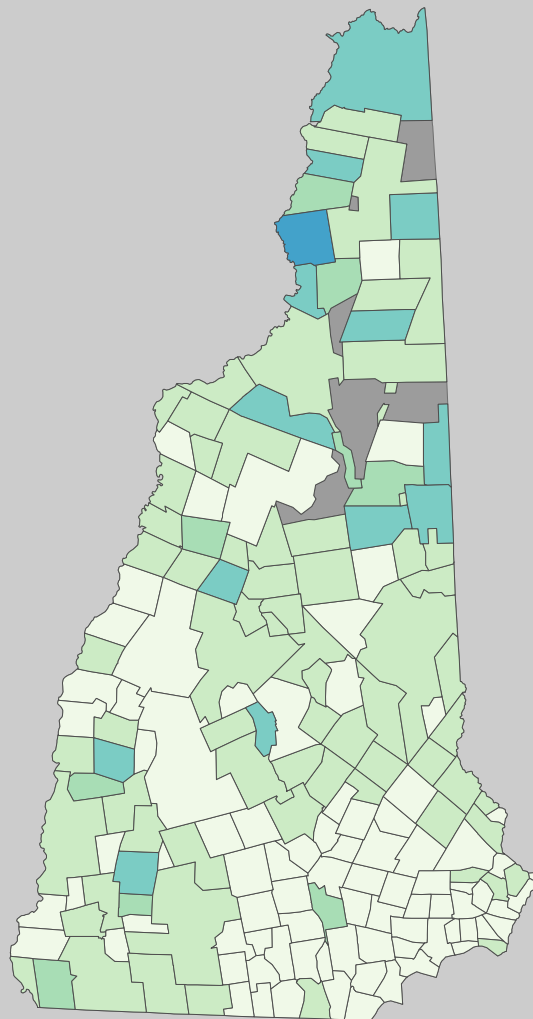

# Poverty Estimates, 2009: New Hampshire

Small Area Income and Poverty  
Estimates Program  
U.S. Census Bureau

## School Age Children In Poverty by School District

0 10 Miles

Unified and Elementary School District boundaries are as of January 1, 2010

## Poverty by Metropolitan Status

Children in Families  
Ages 5 to 17

Metropolitan and micropolitan statistical areas defined by U.S. Office of Management and Budget as of Nov. 2008

## Percent in Poverty by School District

\* Percentages shown are not true poverty rates as the denominator includes all children ages 5 to 17

Source: U.S. Census Bureau, Small Area Income and Poverty Estimates (SAIPE) Program, Dec. 2010