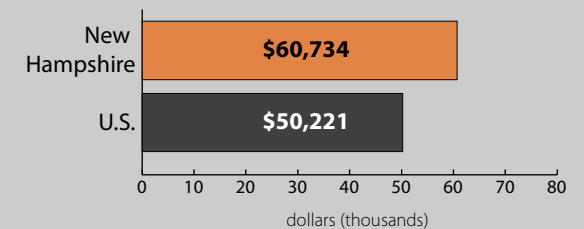

Median Household Income