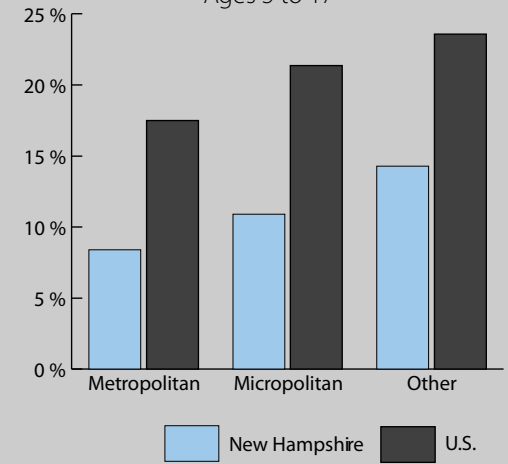

## School Age Children In Poverty by School District

0 10 Miles

Unified and Elementary School District boundaries are as of January 1, 2010

## Poverty by Metropolitan Status

Children in Families  
Ages 5 to 17

Metropolitan and micropolitan statistical areas defined by U.S. Office of Management and Budget as of Nov. 2008