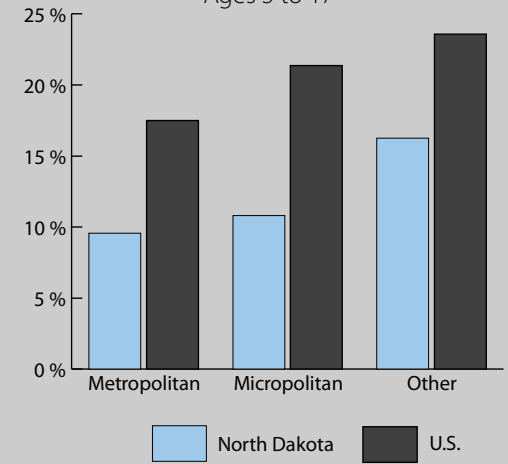

Poverty Estimates, 2009: North Dakota

Small Area Income and Poverty
Estimates Program
U.S. Census Bureau

School Age Children In Poverty by School District

Poverty by Metropolitan Status

Children in Families
Ages 5 to 17

Metropolitan and micropolitan statistical areas defined by U.S. Office of Management and Budget as of Nov. 2008

Median Household Income

Percent in Poverty by School District

Source: U.S. Census Bureau, Small Area Income and Poverty Estimates (SAIPE) Program, Dec. 2010