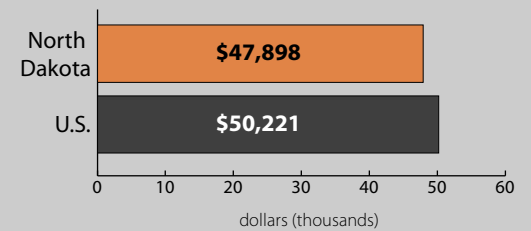

Median Household Income