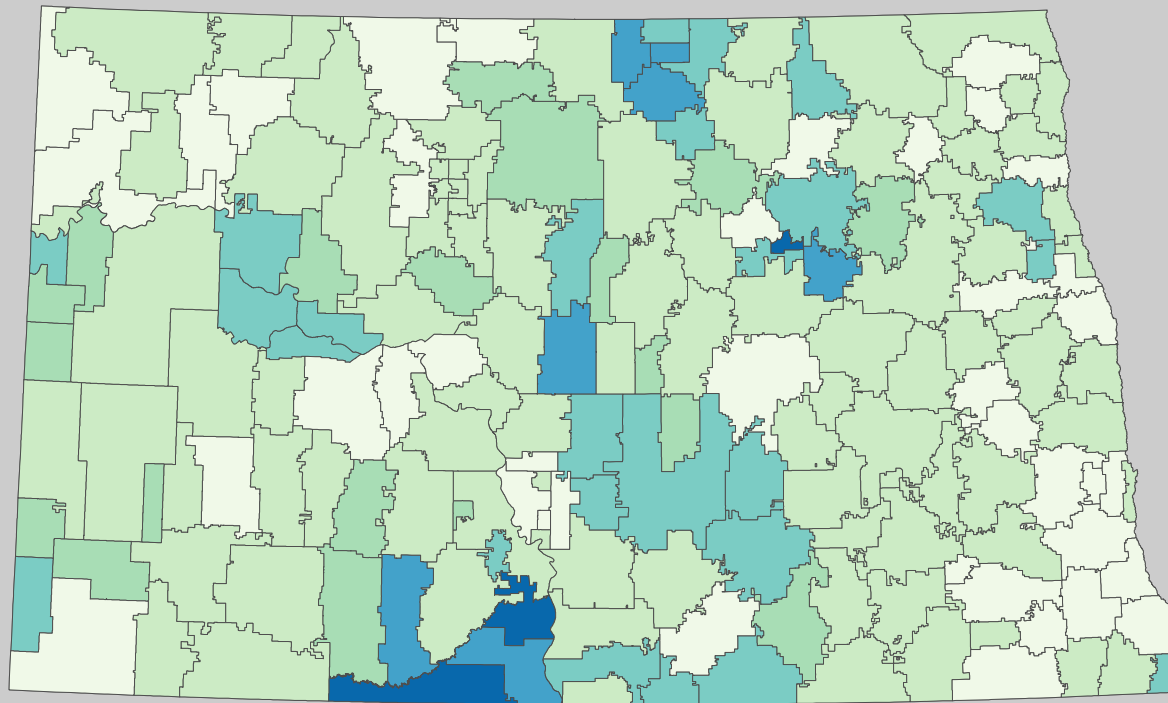

Poverty Estimates, 2009: North Dakota

Small Area Income and Poverty
Estimates Program
U.S. Census Bureau

School Age Children In Poverty by School District

Poverty by Metropolitan Status

Children in Families
Ages 5 to 17

Metropolitan and micropolitan statistical areas defined by U.S. Office of Management and Budget as of Nov. 2008

Median Household Income

Percent in Poverty by School District

Source: U.S. Census Bureau, Small Area Income and Poverty Estimates (SAIPE) Program, Dec. 2010

0 20 Miles

Unified and Elementary School District boundaries are as of January 1, 2010

* Percentages shown are not true poverty rates as the denominator includes all children ages 5 to 17