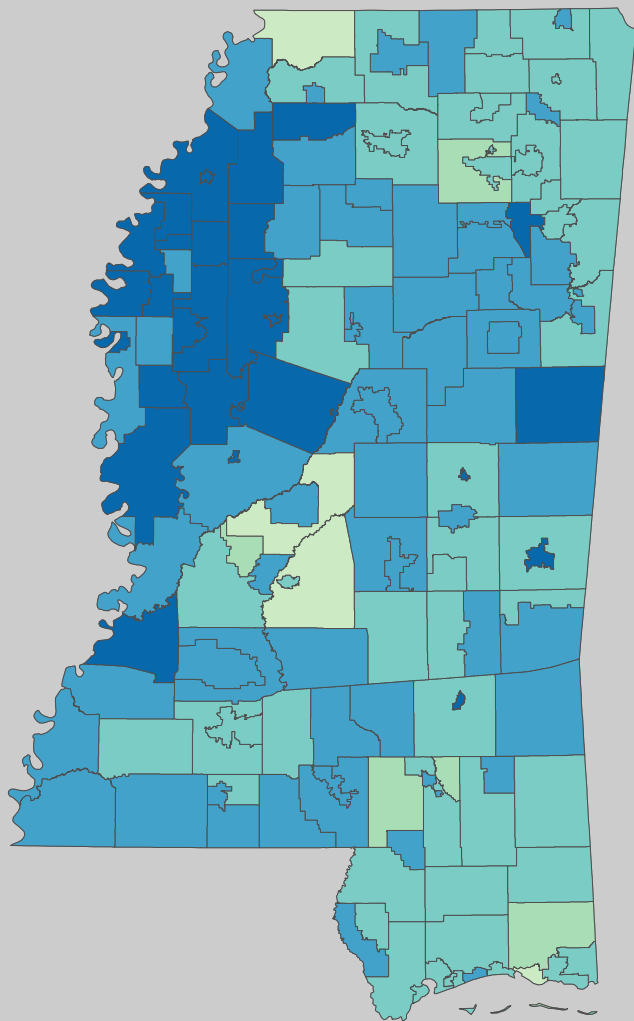

# Poverty Estimates, 2009: Mississippi

Small Area Income and Poverty  
Estimates Program  
U.S. Census Bureau

## School Age Children In Poverty by School District

0 20 Miles

Unified and Elementary School District boundaries are as of January 1, 2010

## Poverty by Metropolitan Status

Children in Families  
Ages 5 to 17

Mississippi U.S.

Metropolitan and micropolitan statistical areas defined by U.S. Office of Management and Budget as of Nov. 2008