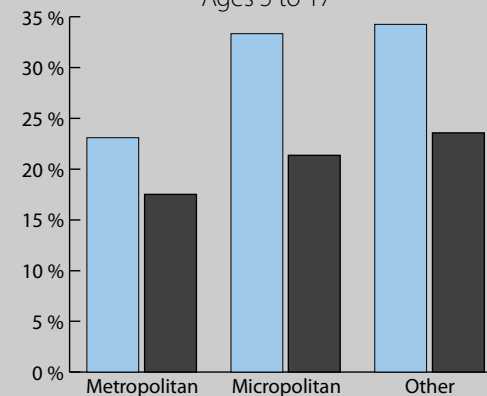

## School Age Children In Poverty by School District

0 20 Miles

Unified and Elementary School District boundaries are as of January 1, 2010

## Poverty by Metropolitan Status

Children in Families  
Ages 5 to 17

Mississippi U.S.

Metropolitan and micropolitan statistical areas defined by U.S. Office of Management and Budget as of Nov. 2008

## Percent in Poverty by School District

\* Percentages shown are not true poverty rates as the denominator includes all children ages 5 to 17

Source: U.S. Census Bureau, Small Area Income and Poverty Estimates (SAIPE) Program, Dec. 2010