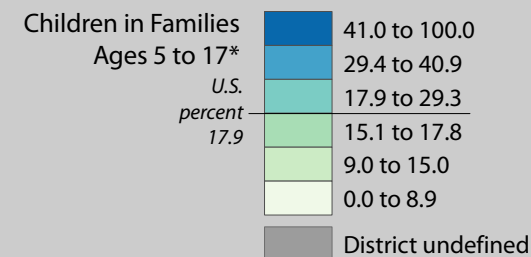

Percent in Poverty by School District

* Percentages shown are not true poverty rates as the denominator includes all children ages 5 to 17

Source: U.S. Census Bureau, Small Area Income and Poverty Estimates (SAIPE) Program, Dec. 2010