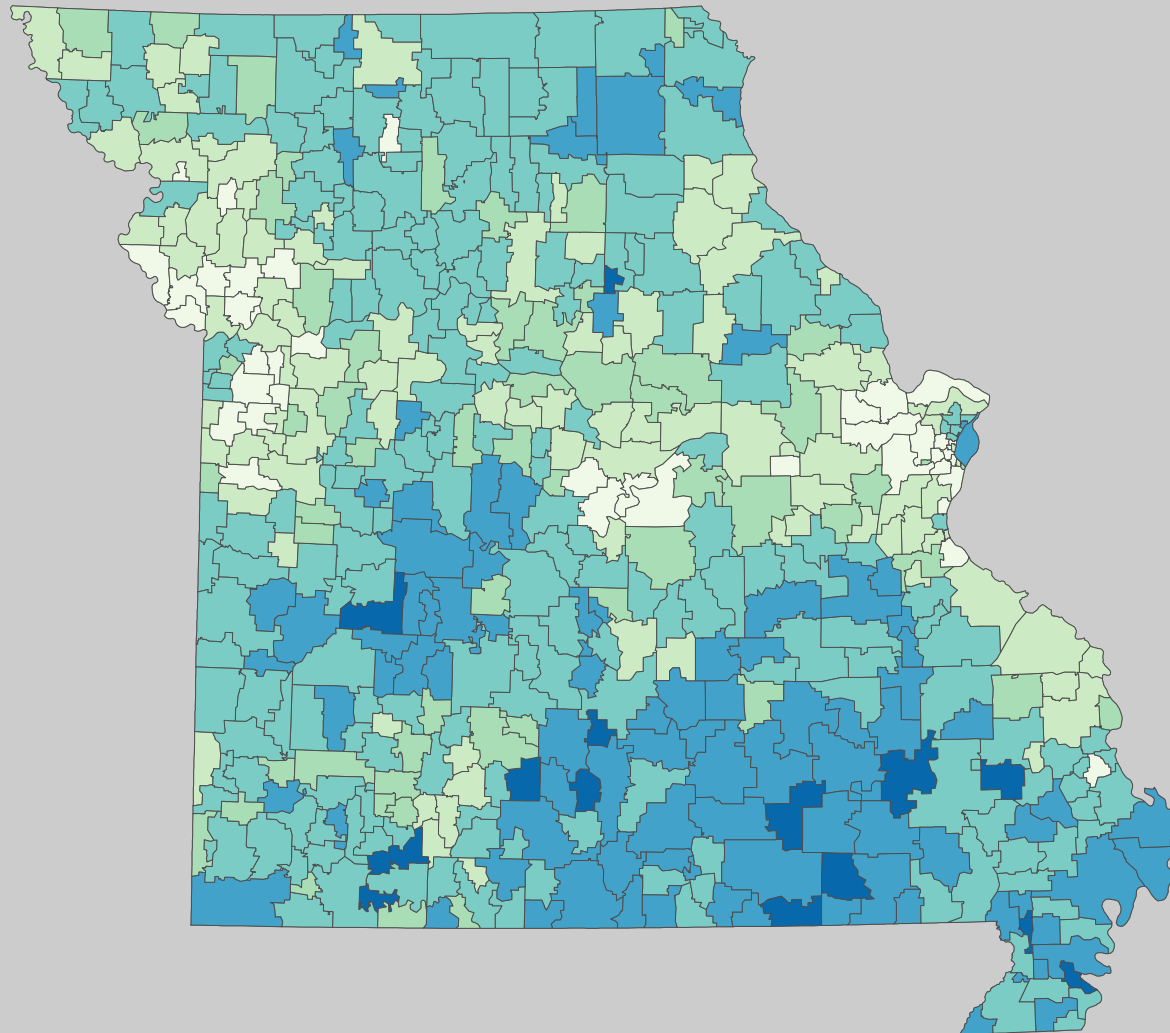

Poverty Estimates, 2009: Missouri

Small Area Income and Poverty Estimates Program
U.S. Census Bureau

School Age Children In Poverty by School District

Poverty by Metropolitan Status

Children in Families
Ages 5 to 17

Metropolitan and micropolitan statistical areas defined by U.S. Office of Management and Budget as of Nov. 2008

Median Household Income

Percent in Poverty by School District

Source: U.S. Census Bureau, Small Area Income and Poverty Estimates (SAIPE) Program, Dec. 2010

0 20 Miles

Unified and Elementary School District boundaries are as of January 1, 2010

* Percentages shown are not true poverty rates as the denominator includes all children ages 5 to 17