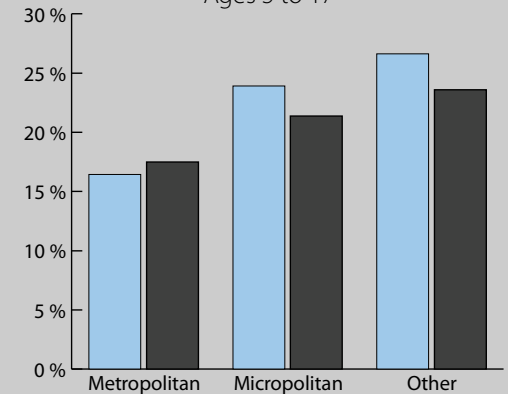

Poverty Estimates, 2009: Missouri

Small Area Income and Poverty Estimates Program
U.S. Census Bureau

School Age Children In Poverty by School District

Poverty by Metropolitan Status

Children in Families
Ages 5 to 17

Metropolitan and micropolitan statistical areas defined by U.S. Office of Management and Budget as of Nov. 2008

Median Household Income

Percent in Poverty by School District

Source: U.S. Census Bureau, Small Area Income and Poverty Estimates (SAIPE) Program, Dec. 2010