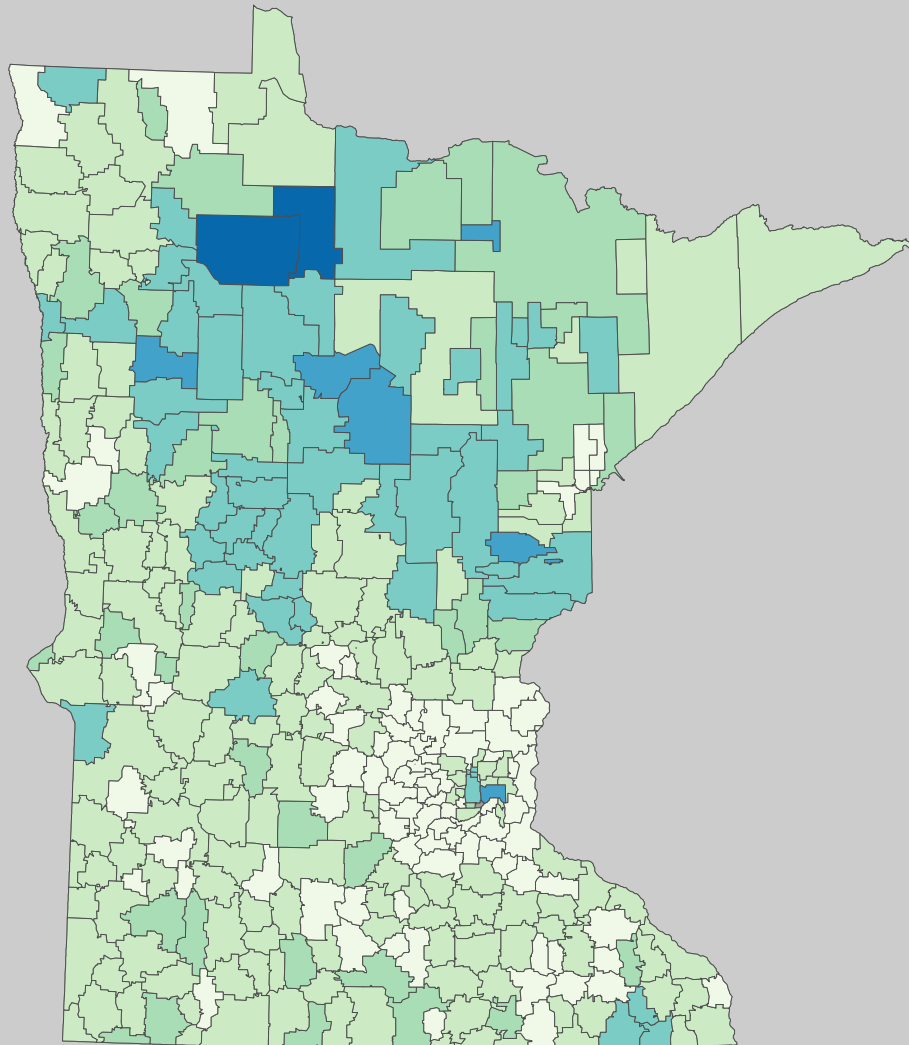

# Poverty Estimates, 2009: Minnesota

Small Area Income and Poverty  
Estimates Program  
U.S. Census Bureau

## School Age Children In Poverty by School District

## Poverty by Metropolitan Status

Children in Families  
Ages 5 to 17

Minnesota U.S.

Metropolitan and micropolitan statistical areas defined by U.S. Office of Management and Budget as of Nov. 2008

\* Percentages shown are not true poverty rates as the denominator includes all children ages 5 to 17