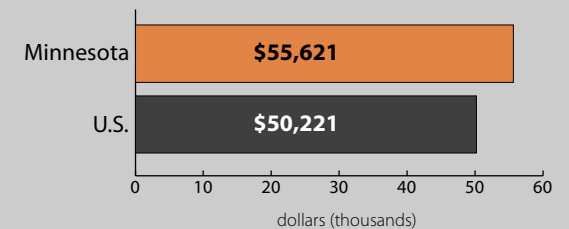

## School Age Children In Poverty by School District

## Poverty by Metropolitan Status

Children in Families  
Ages 5 to 17

Minnesota U.S.

Metropolitan and micropolitan statistical areas defined by U.S. Office of Management and Budget as of Nov. 2008

## Median Household Income