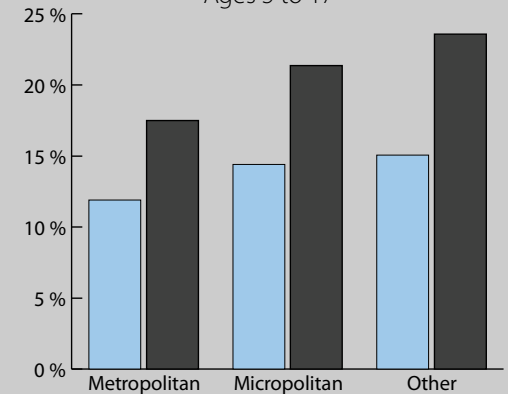

## School Age Children In Poverty by School District

## Poverty by Metropolitan Status

Children in Families  
Ages 5 to 17

Minnesota U.S.

Metropolitan and micropolitan statistical areas defined by U.S. Office of Management and Budget as of Nov. 2008

\* Percentages shown are not true poverty rates as the denominator includes all children ages 5 to 17