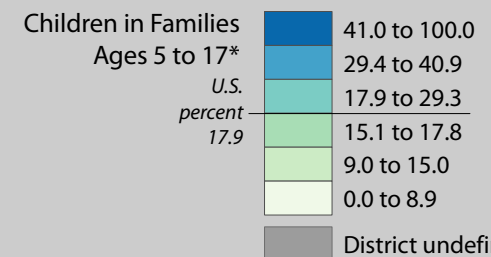

Percent in Poverty by School District

Source: U.S. Census Bureau, Small Area Income and Poverty Estimates (SAIPE) Program, Dec. 2010

0 25 Miles

Unified and Elementary School District boundaries are as of January 1, 2010

* Percentages shown are not true poverty rates as the denominator includes all children ages 5 to 17