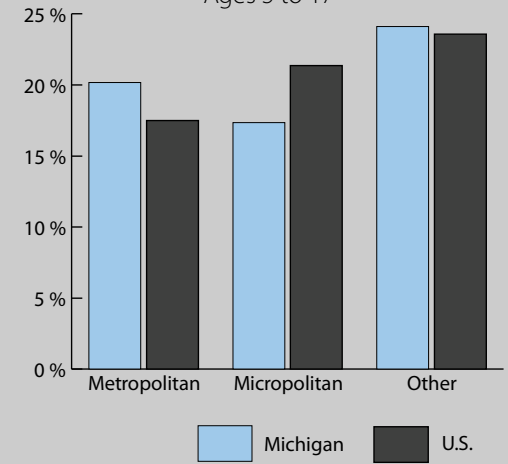

Poverty Estimates, 2009: Michigan

Small Area Income and Poverty
Estimates Program
U.S. Census Bureau

School Age Children In Poverty by School District

0 25 Miles

Unified and Elementary School District boundaries are as of January 1, 2010

Poverty by Metropolitan Status

Children in Families
Ages 5 to 17

Metropolitan and micropolitan statistical areas defined by U.S. Office of Management and Budget as of Nov. 2008

Median Household Income

Percent in Poverty by School District

* Percentages shown are not true poverty rates as the denominator includes all children ages 5 to 17

Source: U.S. Census Bureau, Small Area Income and Poverty Estimates (SAIPE) Program, Dec. 2010