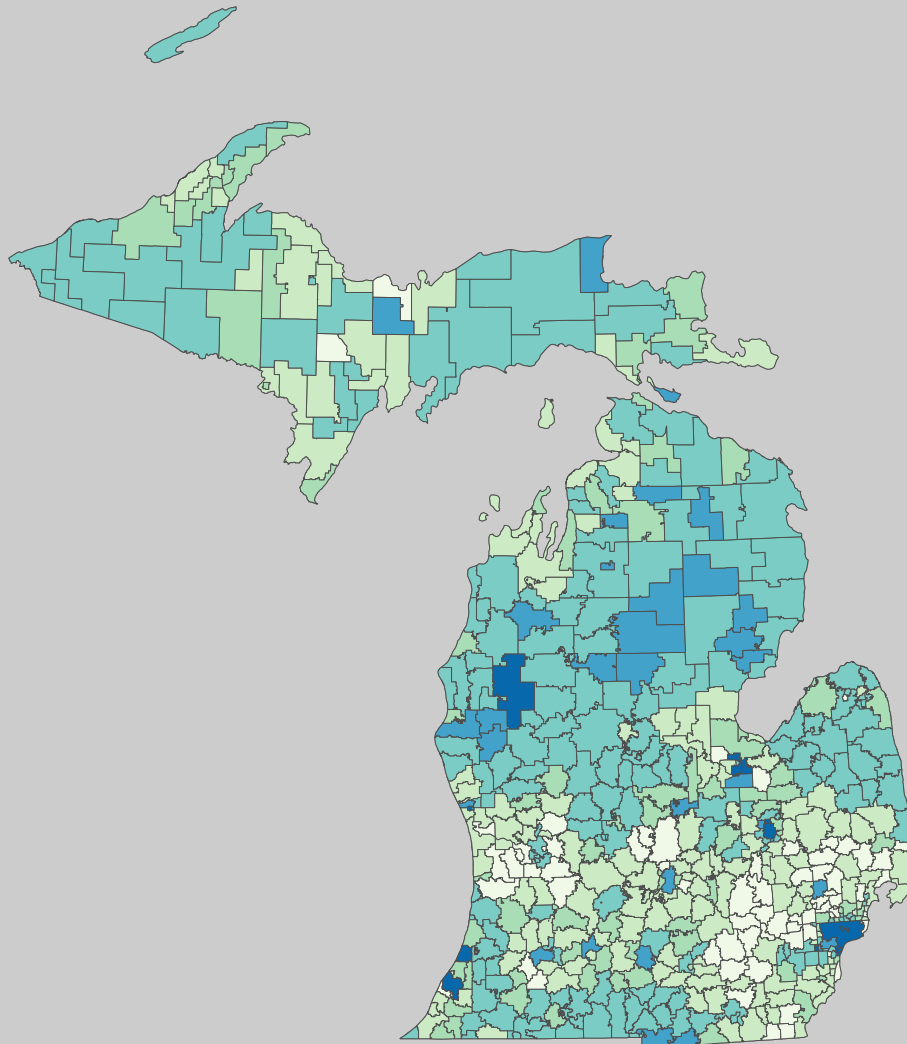

Poverty Estimates, 2009: Michigan

Small Area Income and Poverty
Estimates Program
U.S. Census Bureau

School Age Children In Poverty by School District

0 25 Miles

Unified and Elementary School District boundaries are as of January 1, 2010

Poverty by Metropolitan Status

Children in Families
Ages 5 to 17

Metropolitan and micropolitan statistical areas defined by U.S. Office of Management and Budget as of Nov. 2008

Median Household Income

Percent in Poverty by School District

* Percentages shown are not true poverty rates as the denominator includes all children ages 5 to 17

Source: U.S. Census Bureau, Small Area Income and Poverty Estimates (SAIPE) Program, Dec. 2010