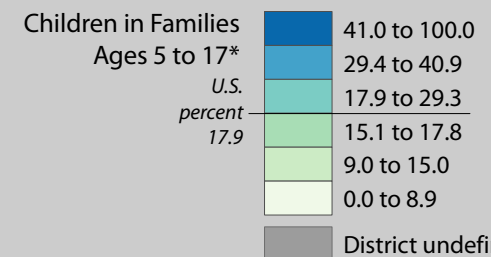

Poverty by Metropolitan Status

Children in Families
Ages 5 to 17

Metropolitan and micropolitan statistical areas defined by U.S. Office of Management and Budget as of Nov. 2008

Median Household Income

Percent in Poverty by School District

* Percentages shown are not true poverty rates as the denominator includes all children ages 5 to 17

Source: U.S. Census Bureau, Small Area Income and Poverty Estimates (SAIPE) Program, Dec. 2010