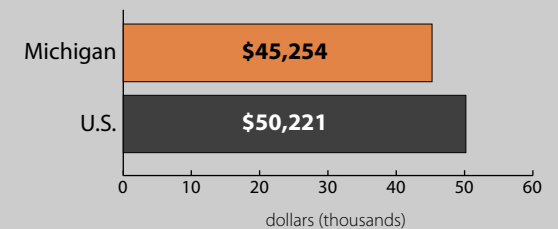

Poverty Estimates, 2009: Michigan

Small Area Income and Poverty
Estimates Program
U.S. Census Bureau

School Age Children In Poverty by School District

0 25 Miles

Unified and Elementary School District boundaries are as of January 1, 2010

Poverty by Metropolitan Status

Children in Families
Ages 5 to 17

Metropolitan and micropolitan statistical areas defined by U.S. Office of Management and Budget as of Nov. 2008

Median Household Income

Percent in Poverty by School District

* Percentages shown are not true poverty rates as the denominator includes all children ages 5 to 17

Source: U.S. Census Bureau, Small Area Income and Poverty Estimates (SAIPE) Program, Dec. 2010