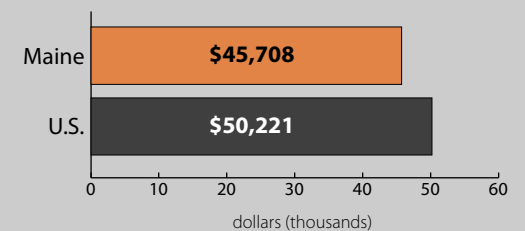

0 20 Miles

Unified and Elementary School District boundaries are as of January 1, 2010

Poverty by Metropolitan Status

Children in Families
Ages 5 to 17

Metropolitan and micropolitan statistical areas defined by U.S. Office of Management and Budget as of Nov. 2008

Median Household Income

Percent in Poverty by School District

* Percentages shown are not true poverty rates as the denominator includes all children ages 5 to 17