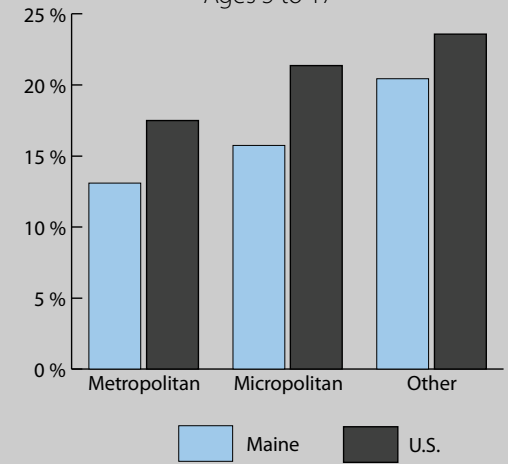

Poverty Estimates, 2009: Maine

Small Area Income and Poverty
Estimates Program
U.S. Census Bureau

School Age Children In Poverty by School District

Source: U.S. Census Bureau, Small Area Income and Poverty Estimates (SAIPE) Program, Dec. 2010

0 20 Miles

Unified and Elementary School District boundaries are as of January 1, 2010

Poverty by Metropolitan Status

Children in Families
Ages 5 to 17

Metropolitan and micropolitan statistical areas defined by U.S. Office of Management and Budget as of Nov. 2008

Median Household Income

Percent in Poverty by School District

* Percentages shown are not true poverty rates as the denominator includes all children ages 5 to 17