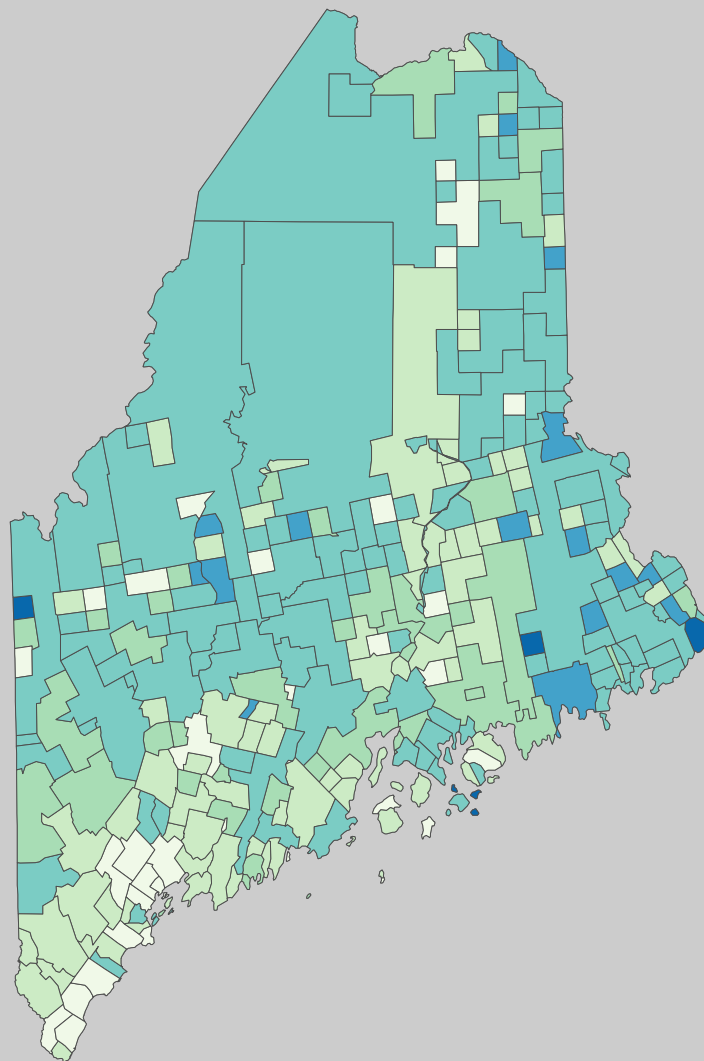

Poverty Estimates, 2009: Maine

Small Area Income and Poverty
Estimates Program
U.S. Census Bureau

School Age Children In Poverty by School District

Source: U.S. Census Bureau, Small Area Income and Poverty Estimates (SAIPE) Program, Dec. 2010

0 20 Miles

Unified and Elementary School District boundaries are as of January 1, 2010

Poverty by Metropolitan Status

Children in Families
Ages 5 to 17

Metropolitan and micropolitan statistical areas defined by U.S. Office of Management and Budget as of Nov. 2008

Median Household Income

Percent in Poverty by School District

* Percentages shown are not true poverty rates as the denominator includes all children ages 5 to 17