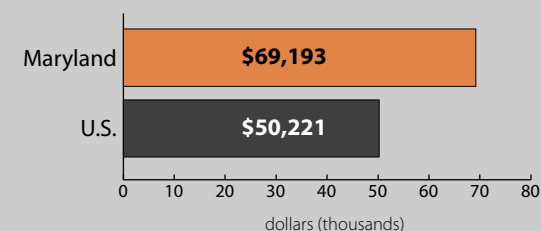

Median Household Income