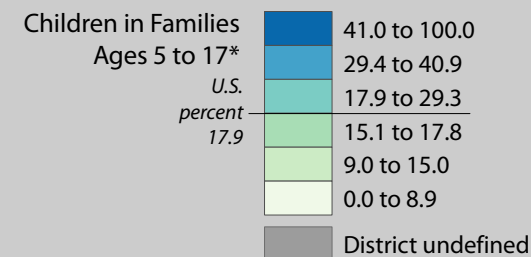

Poverty Estimates, 2009: Maryland

Small Area Income and Poverty
Estimates Program
U.S. Census Bureau

School Age Children In Poverty by School District

Poverty by Metropolitan Status

Children in Families
Ages 5 to 17

Metropolitan and micropolitan statistical areas defined by U.S. Office of Management and Budget as of Nov. 2008

Median Household Income

Percent in Poverty by School District

Source: U.S. Census Bureau, Small Area Income and Poverty Estimates (SAIPE) Program, Dec. 2010