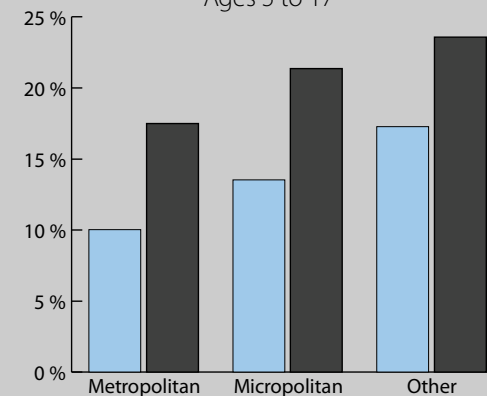

Poverty Estimates, 2009: Maryland

Small Area Income and Poverty
Estimates Program
U.S. Census Bureau

School Age Children In Poverty by School District

Poverty by Metropolitan Status

Children in Families
Ages 5 to 17

Metropolitan and micropolitan statistical areas defined by U.S. Office of Management and Budget as of Nov. 2008

Median Household Income

Percent in Poverty by School District

Source: U.S. Census Bureau, Small Area Income and Poverty Estimates (SAIPE) Program, Dec. 2010