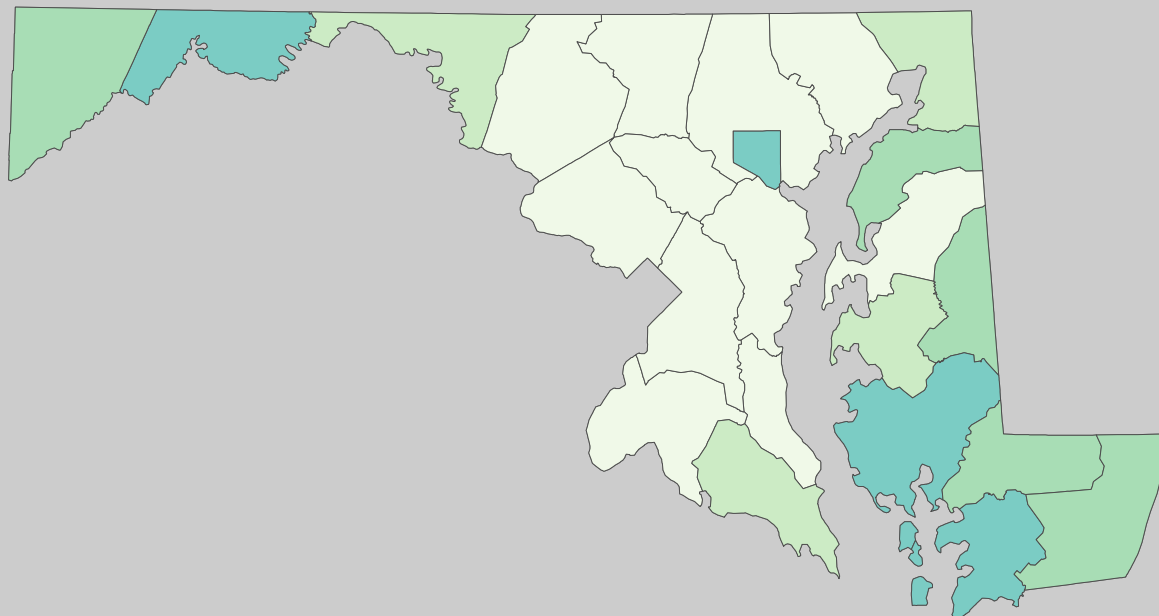

Poverty Estimates, 2009: Maryland

Small Area Income and Poverty
Estimates Program
U.S. Census Bureau

School Age Children In Poverty by School District

Poverty by Metropolitan Status

Children in Families
Ages 5 to 17

Metropolitan and micropolitan statistical areas defined by U.S. Office of Management and Budget as of Nov. 2008

Median Household Income

Percent in Poverty by School District

Source: U.S. Census Bureau, Small Area Income and Poverty Estimates (SAIPE) Program, Dec. 2010

0 20 Miles

Unified and Elementary School District boundaries are as of January 1, 2010

* Percentages shown are not true poverty rates as the denominator includes all children ages 5 to 17