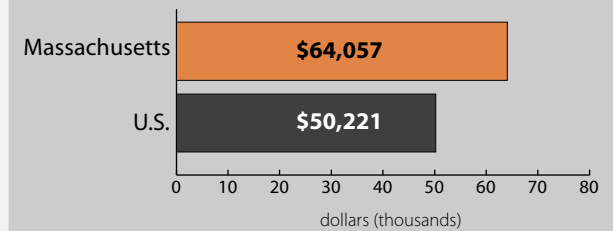

Poverty Estimates, 2009: Massachusetts

Small Area Income and Poverty Estimates Program
U.S. Census Bureau

School Age Children In Poverty by School District

Poverty by Metropolitan Status

Children in Families
Ages 5 to 17

Median Household Income

Percent in Poverty by School District

Source: U.S. Census Bureau, Small Area Income and Poverty Estimates (SAIPE) Program, Dec. 2010

0 10 Miles

Unified and Elementary School District boundaries are as of January 1, 2010

* Percentages shown are not true poverty rates as the denominator includes all children ages 5 to 17