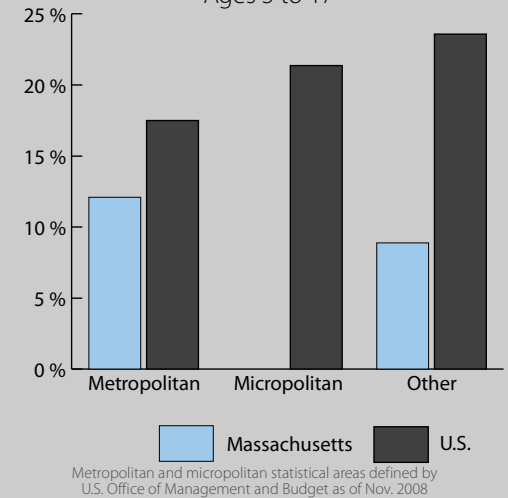

Poverty Estimates, 2009: Massachusetts

Small Area Income and Poverty Estimates Program
U.S. Census Bureau

School Age Children In Poverty by School District

Poverty by Metropolitan Status

Children in Families
Ages 5 to 17

Median Household Income

Percent in Poverty by School District

Source: U.S. Census Bureau, Small Area Income and Poverty Estimates (SAIPE) Program, Dec. 2010

0 10 Miles

Unified and Elementary School District boundaries are as of January 1, 2010

* Percentages shown are not true poverty rates as the denominator includes all children ages 5 to 17