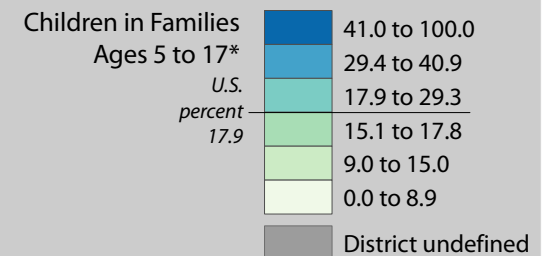

Poverty Estimates, 2009: Massachusetts

Small Area Income and Poverty Estimates Program
U.S. Census Bureau

School Age Children In Poverty by School District

Poverty by Metropolitan Status

Children in Families
Ages 5 to 17

Median Household Income

Percent in Poverty by School District

Source: U.S. Census Bureau, Small Area Income and Poverty Estimates (SAIPE) Program, Dec. 2010

0 10 Miles

Unified and Elementary School District boundaries are as of January 1, 2010

* Percentages shown are not true poverty rates as the denominator includes all children ages 5 to 17