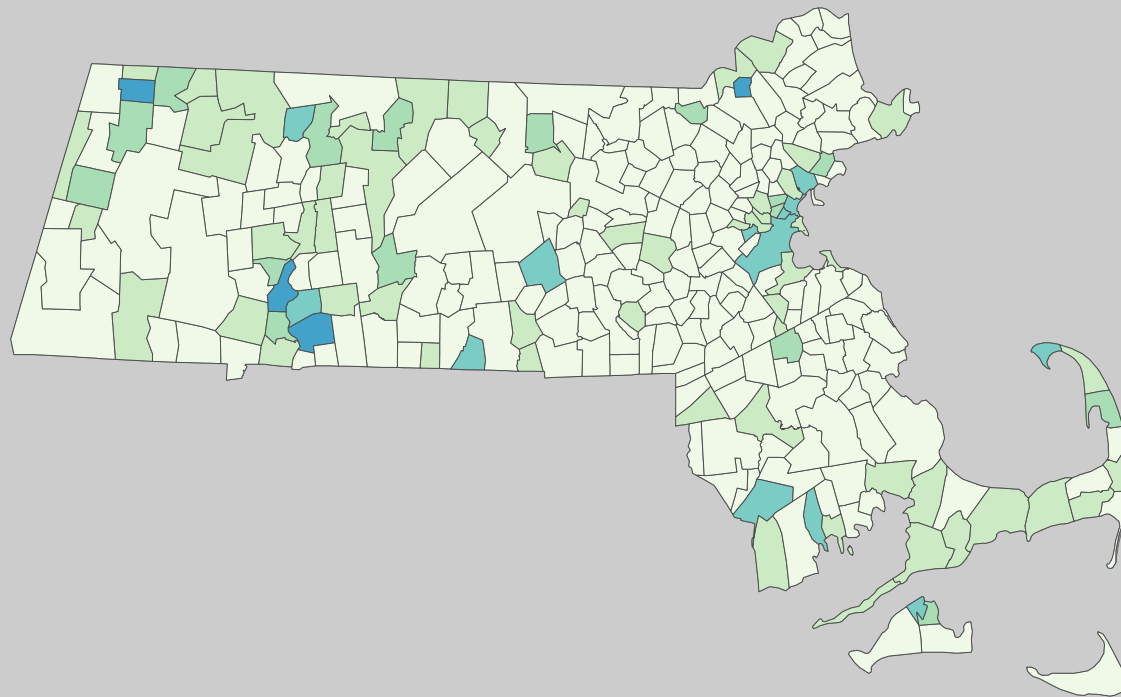

Poverty Estimates, 2009: Massachusetts

Small Area Income and Poverty Estimates Program
U.S. Census Bureau

School Age Children In Poverty by School District

Poverty by Metropolitan Status

Children in Families
Ages 5 to 17

Median Household Income

Percent in Poverty by School District

Source: U.S. Census Bureau, Small Area Income and Poverty Estimates (SAIPE) Program, Dec. 2010

0 10 Miles

Unified and Elementary School District boundaries are as of January 1, 2010

* Percentages shown are not true poverty rates as the denominator includes all children ages 5 to 17