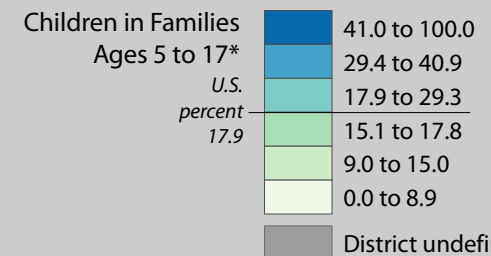

Percent in Poverty by School District

Source: U.S. Census Bureau, Small Area Income and Poverty Estimates (SAIPE) Program, Dec. 2010

0 20 Miles

Unified and Elementary School District boundaries are as of January 1, 2010

* Percentages shown are not true poverty rates as the denominator includes all children ages 5 to 17