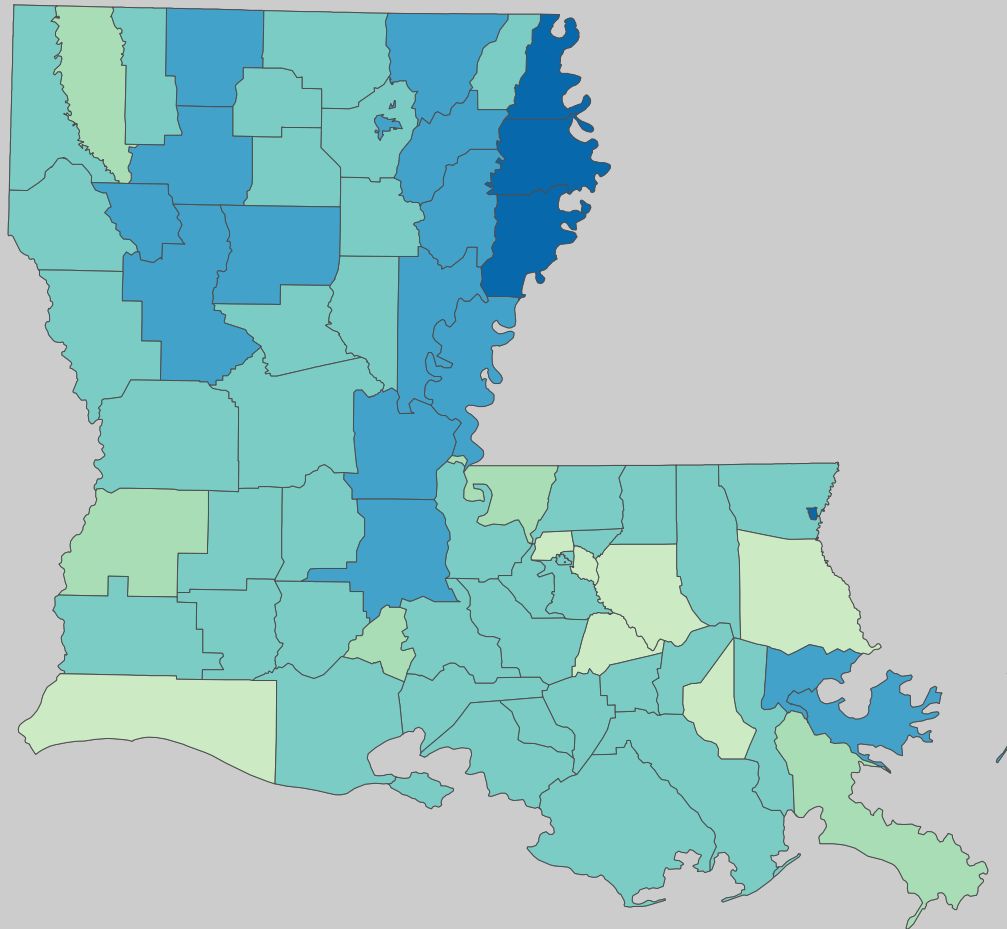

## School Age Children In Poverty by School District

## Poverty by Metropolitan Status

Children in Families  
Ages 5 to 17

Metropolitan and micropolitan statistical areas defined by U.S. Office of Management and Budget as of Nov. 2008