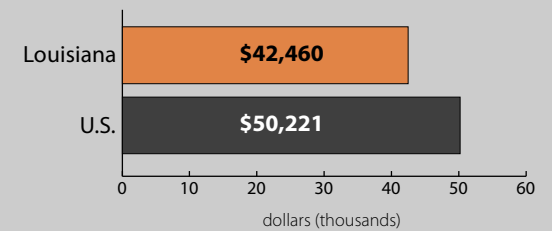

Median Household Income