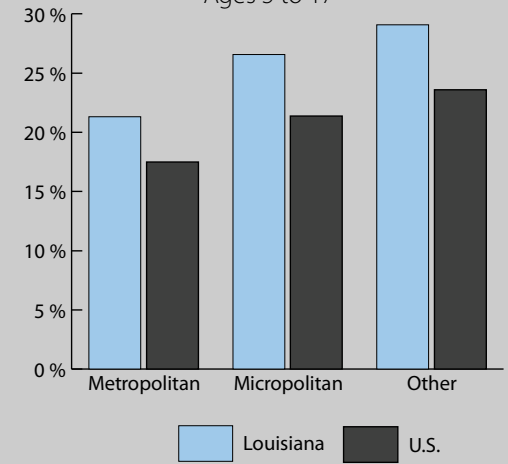

## School Age Children In Poverty by School District

## Poverty by Metropolitan Status

Children in Families  
Ages 5 to 17

Metropolitan and micropolitan statistical areas defined by U.S. Office of Management and Budget as of Nov. 2008

\* Percentages shown are not true poverty rates as the denominator includes all children ages 5 to 17