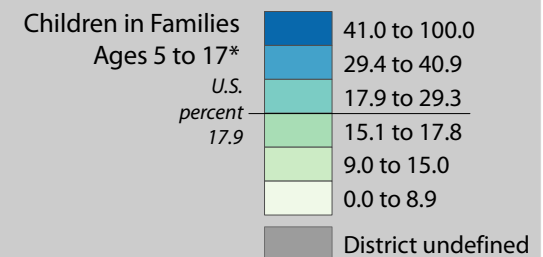

Poverty Estimates, 2009: Kentucky

Small Area Income and Poverty
Estimates Program
U.S. Census Bureau

School Age Children In Poverty by School District

Poverty by Metropolitan Status

Children in Families
Ages 5 to 17

Metropolitan and micropolitan statistical areas defined by U.S. Office of Management and Budget as of Nov. 2008

Median Household Income

Percent in Poverty by School District

Source: U.S. Census Bureau, Small Area Income and Poverty Estimates (SAIPE) Program, Dec. 2010