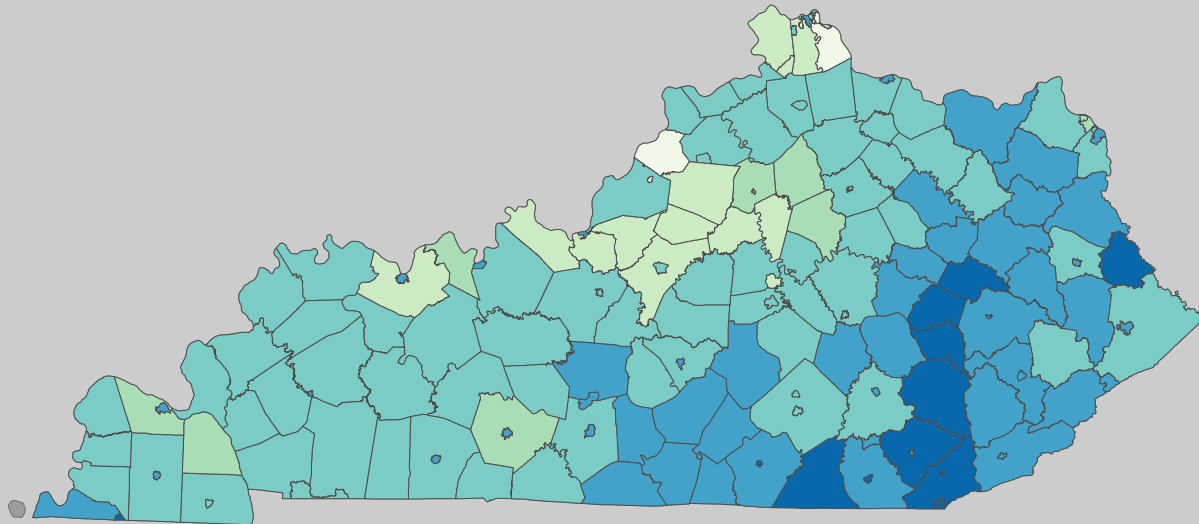

Poverty Estimates, 2009: Kentucky

Small Area Income and Poverty
Estimates Program
U.S. Census Bureau

School Age Children In Poverty by School District

Poverty by Metropolitan Status

Children in Families
Ages 5 to 17

Metropolitan and micropolitan statistical areas defined by U.S. Office of Management and Budget as of Nov. 2008

Median Household Income

Percent in Poverty by School District

Source: U.S. Census Bureau, Small Area Income and Poverty Estimates (SAIPE) Program, Dec. 2010

0 20 Miles

Unified and Elementary School District boundaries are as of January 1, 2010

* Percentages shown are not true poverty rates as the denominator includes all children ages 5 to 17