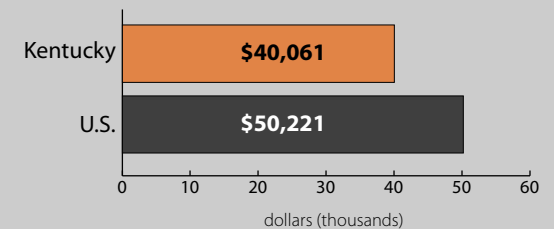

Poverty Estimates, 2009: Kentucky

Small Area Income and Poverty
Estimates Program
U.S. Census Bureau

School Age Children In Poverty by School District

Poverty by Metropolitan Status

Children in Families
Ages 5 to 17

Metropolitan and micropolitan statistical areas defined by U.S. Office of Management and Budget as of Nov. 2008

Median Household Income

Percent in Poverty by School District

Source: U.S. Census Bureau, Small Area Income and Poverty Estimates (SAIPE) Program, Dec. 2010