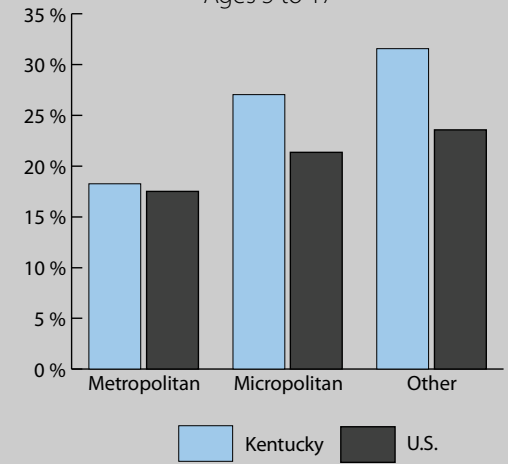

Poverty Estimates, 2009: Kentucky

Small Area Income and Poverty
Estimates Program
U.S. Census Bureau

School Age Children In Poverty by School District

Poverty by Metropolitan Status

Children in Families
Ages 5 to 17

Metropolitan and micropolitan statistical areas defined by U.S. Office of Management and Budget as of Nov. 2008

Median Household Income

Percent in Poverty by School District

Source: U.S. Census Bureau, Small Area Income and Poverty Estimates (SAIPE) Program, Dec. 2010

0 20 Miles

Unified and Elementary School District boundaries are as of January 1, 2010

* Percentages shown are not true poverty rates as the denominator includes all children ages 5 to 17