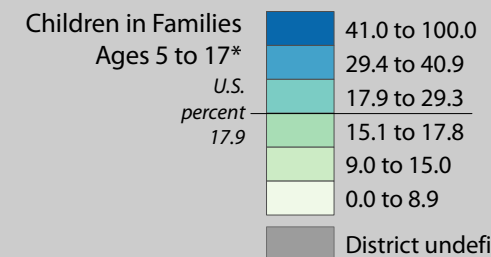

Percent in Poverty by School District

Source: U.S. Census Bureau, Small Area Income and Poverty Estimates (SAIPE) Program, Dec. 2010

0 25 Miles

Unified and Elementary School District boundaries are as of January 1, 2010

* Percentages shown are not true poverty rates as the denominator includes all children ages 5 to 17