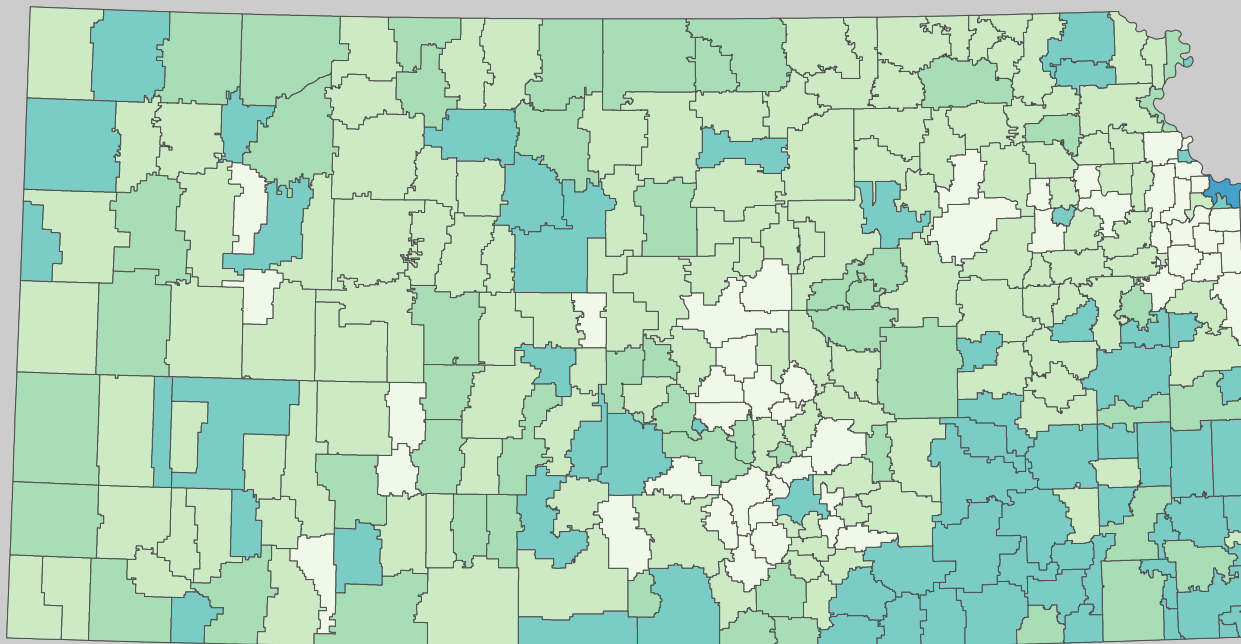

Poverty Estimates, 2009: Kansas

Small Area Income and Poverty
Estimates Program
U.S. Census Bureau

School Age Children In Poverty by School District

Poverty by Metropolitan Status

Children in Families
Ages 5 to 17

Metropolitan and micropolitan statistical areas defined by U.S. Office of Management and Budget as of Nov. 2008

Median Household Income

Percent in Poverty by School District

Source: U.S. Census Bureau, Small Area Income and Poverty Estimates (SAIPE) Program, Dec. 2010

0 25 Miles

Unified and Elementary School District boundaries are as of January 1, 2010

* Percentages shown are not true poverty rates as the denominator includes all children ages 5 to 17