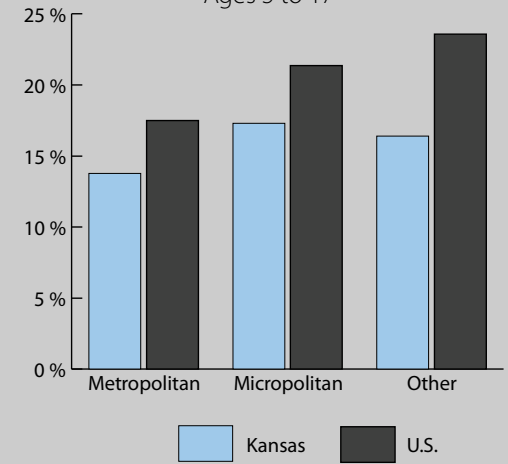

Poverty Estimates, 2009: Kansas

Small Area Income and Poverty
Estimates Program
U.S. Census Bureau

School Age Children In Poverty by School District

Poverty by Metropolitan Status

Children in Families
Ages 5 to 17

Metropolitan and micropolitan statistical areas defined by U.S. Office of Management and Budget as of Nov. 2008

Median Household Income

Percent in Poverty by School District

Source: U.S. Census Bureau, Small Area Income and Poverty Estimates (SAIPE) Program, Dec. 2010