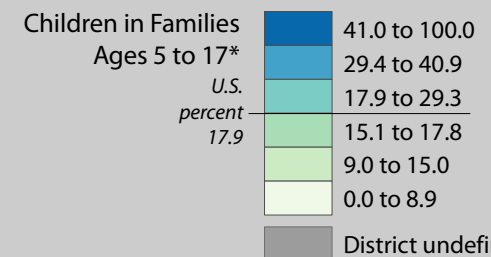

0 20 Miles

Unified and Elementary School District boundaries are as of January 1, 2010

Poverty by Metropolitan Status

Children in Families
Ages 5 to 17

Metropolitan and micropolitan statistical areas defined by U.S. Office of Management and Budget as of Nov. 2008

Median Household Income

Percent in Poverty by School District

* Percentages shown are not true poverty rates as the denominator includes all children ages 5 to 17