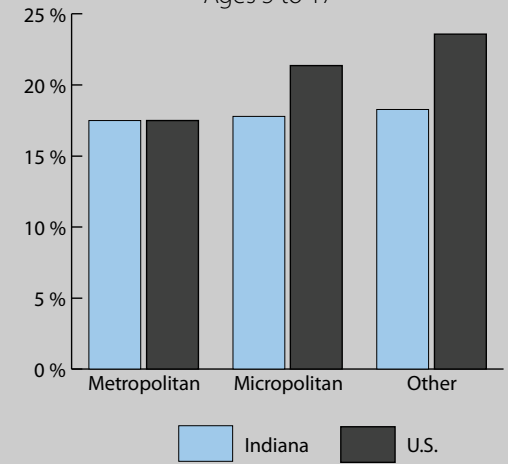

Poverty Estimates, 2009: Indiana

Small Area Income and Poverty
Estimates Program
U.S. Census Bureau

School Age Children In Poverty by School District

Source: U.S. Census Bureau, Small Area Income and Poverty Estimates (SAIPE) Program, Dec. 2010

0 20 Miles

Unified and Elementary School District boundaries are as of January 1, 2010

Poverty by Metropolitan Status

Children in Families
Ages 5 to 17

Metropolitan and micropolitan statistical areas defined by U.S. Office of Management and Budget as of Nov. 2008

Median Household Income

Percent in Poverty by School District

* Percentages shown are not true poverty rates as the denominator includes all children ages 5 to 17