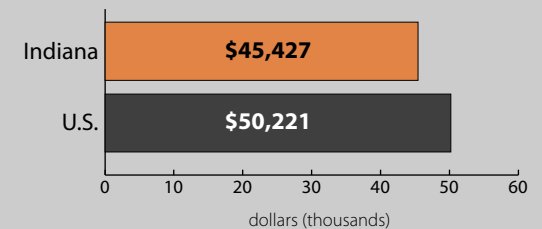

0 20 Miles

Unified and Elementary School District boundaries are as of January 1, 2010

Poverty by Metropolitan Status

Children in Families
Ages 5 to 17

Metropolitan and micropolitan statistical areas defined by U.S. Office of Management and Budget as of Nov. 2008

Median Household Income

Percent in Poverty by School District

* Percentages shown are not true poverty rates as the denominator includes all children ages 5 to 17