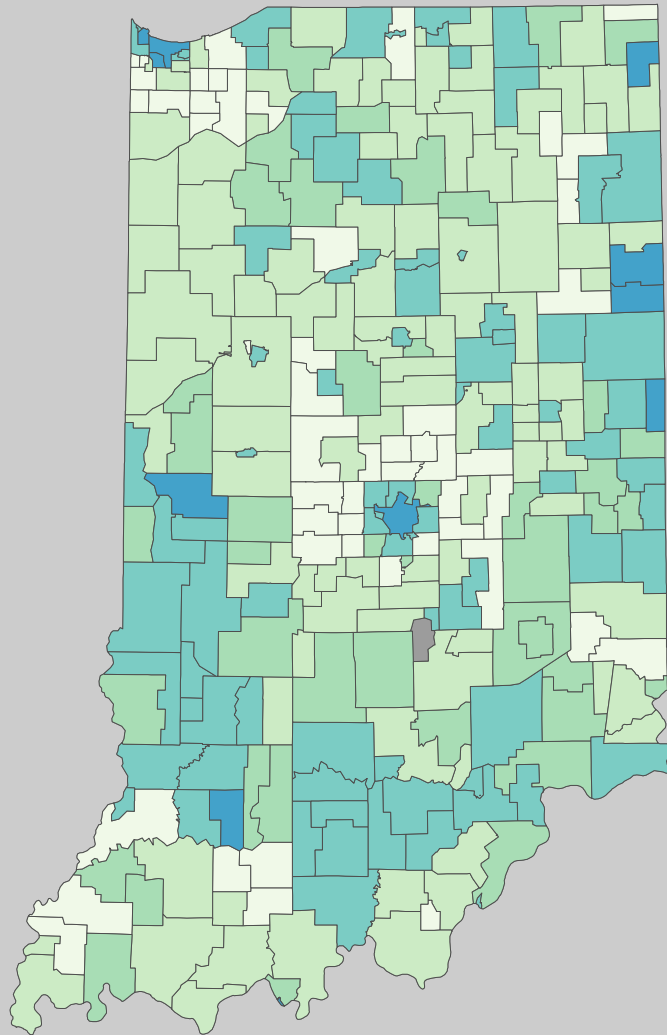

Poverty Estimates, 2009: Indiana

Small Area Income and Poverty
Estimates Program
U.S. Census Bureau

School Age Children In Poverty by School District

Source: U.S. Census Bureau, Small Area Income and Poverty Estimates (SAIPE) Program, Dec. 2010

0 20 Miles

Unified and Elementary School District boundaries are as of January 1, 2010

Poverty by Metropolitan Status

Children in Families
Ages 5 to 17

Metropolitan and micropolitan statistical areas defined by U.S. Office of Management and Budget as of Nov. 2008

Median Household Income

Percent in Poverty by School District

* Percentages shown are not true poverty rates as the denominator includes all children ages 5 to 17