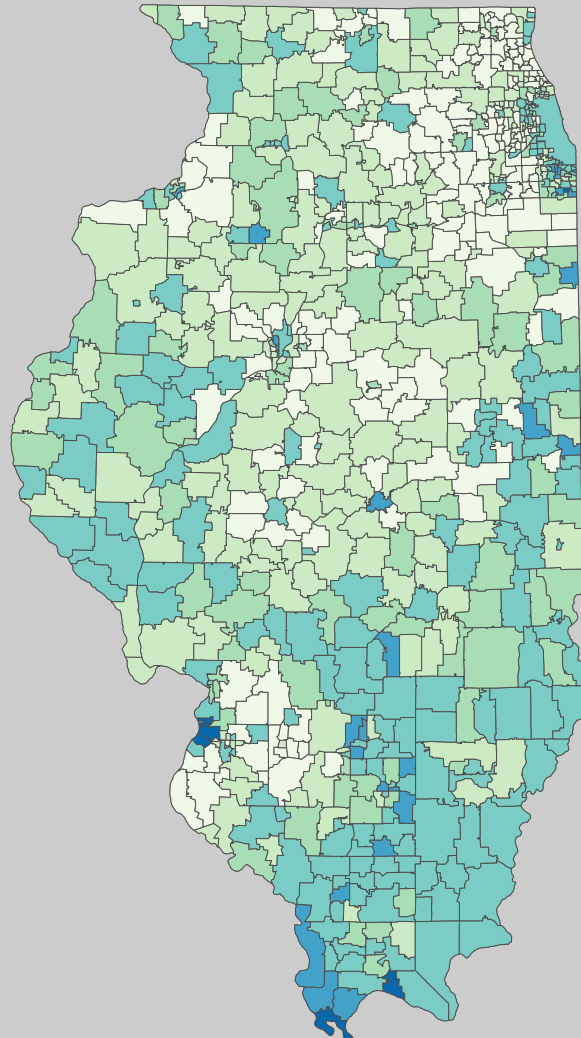

Poverty Estimates, 2009: Illinois

Small Area Income and Poverty
Estimates Program
U.S. Census Bureau

School Age Children In Poverty by School District

0 20 Miles

Unified and Elementary School District boundaries are as of January 1, 2010

Poverty by Metropolitan Status

Children in Families
Ages 5 to 17

Metropolitan and micropolitan statistical areas defined by U.S. Office of Management and Budget as of Nov. 2008

Median Household Income

Percent in Poverty by School District

* Percentages shown are not true poverty rates as the denominator includes all children ages 5 to 17

Source: U.S. Census Bureau, Small Area Income and Poverty Estimates (SAIPE) Program, Dec. 2010