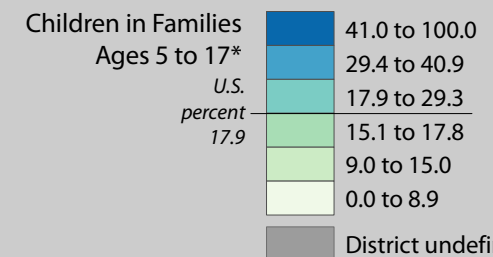

Poverty by Metropolitan Status

Children in Families
Ages 5 to 17

Metropolitan and micropolitan statistical areas defined by U.S. Office of Management and Budget as of Nov. 2008

Median Household Income

Percent in Poverty by School District

* Percentages shown are not true poverty rates as the denominator includes all children ages 5 to 17

Source: U.S. Census Bureau, Small Area Income and Poverty Estimates (SAIPE) Program, Dec. 2010