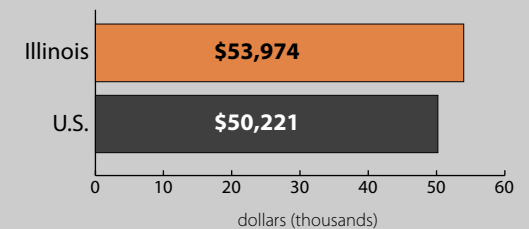

Poverty Estimates, 2009: Illinois

Small Area Income and Poverty
Estimates Program
U.S. Census Bureau

School Age Children In Poverty by School District

0 20 Miles

Unified and Elementary School District boundaries are as of January 1, 2010

Poverty by Metropolitan Status

Children in Families
Ages 5 to 17

Metropolitan and micropolitan statistical areas defined by U.S. Office of Management and Budget as of Nov. 2008

Median Household Income

Percent in Poverty by School District