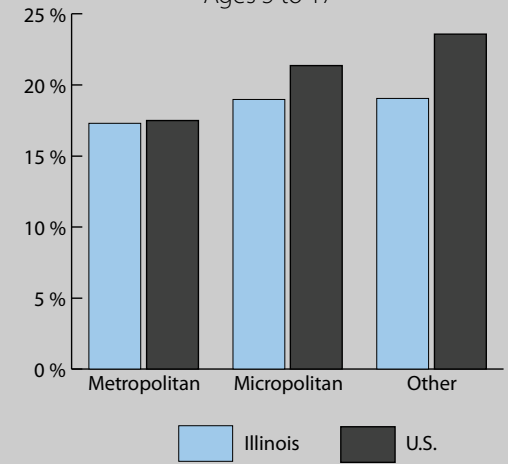

Poverty Estimates, 2009: Illinois

Small Area Income and Poverty
Estimates Program
U.S. Census Bureau

School Age Children In Poverty by School District

0 20 Miles

Unified and Elementary School District boundaries are as of January 1, 2010

Poverty by Metropolitan Status

Children in Families
Ages 5 to 17

Metropolitan and micropolitan statistical areas defined by U.S. Office of Management and Budget as of Nov. 2008

Median Household Income

Percent in Poverty by School District

* Percentages shown are not true poverty rates as the denominator includes all children ages 5 to 17

Source: U.S. Census Bureau, Small Area Income and Poverty Estimates (SAIPE) Program, Dec. 2010