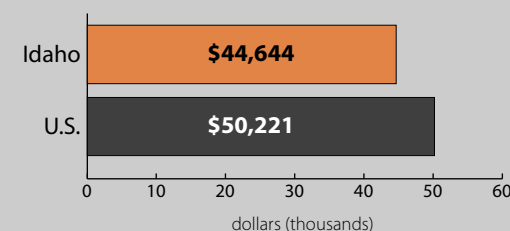

0 25 Miles

Unified and Elementary School District boundaries are as of January 1, 2010

Poverty by Metropolitan Status

Children in Families
Ages 5 to 17

Metropolitan and micropolitan statistical areas defined by U.S. Office of Management and Budget as of Nov. 2008

Median Household Income

Percent in Poverty by School District

* Percentages shown are not true poverty rates as the denominator includes all children ages 5 to 17