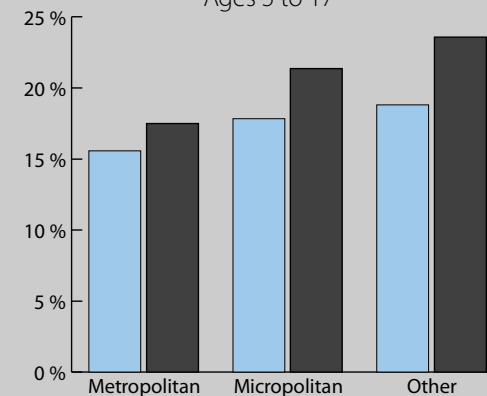

Poverty Estimates, 2009: Idaho

Small Area Income and Poverty
Estimates Program
U.S. Census Bureau

School Age Children In Poverty by School District

Source: U.S. Census Bureau, Small Area Income and Poverty Estimates (SAIPE) Program, Dec. 2010

0 25 Miles

Unified and Elementary School District boundaries are as of January 1, 2010

Poverty by Metropolitan Status

Children in Families
Ages 5 to 17

Metropolitan and micropolitan statistical areas defined by U.S. Office of Management and Budget as of Nov. 2008

Median Household Income

Percent in Poverty by School District

* Percentages shown are not true poverty rates as the denominator includes all children ages 5 to 17