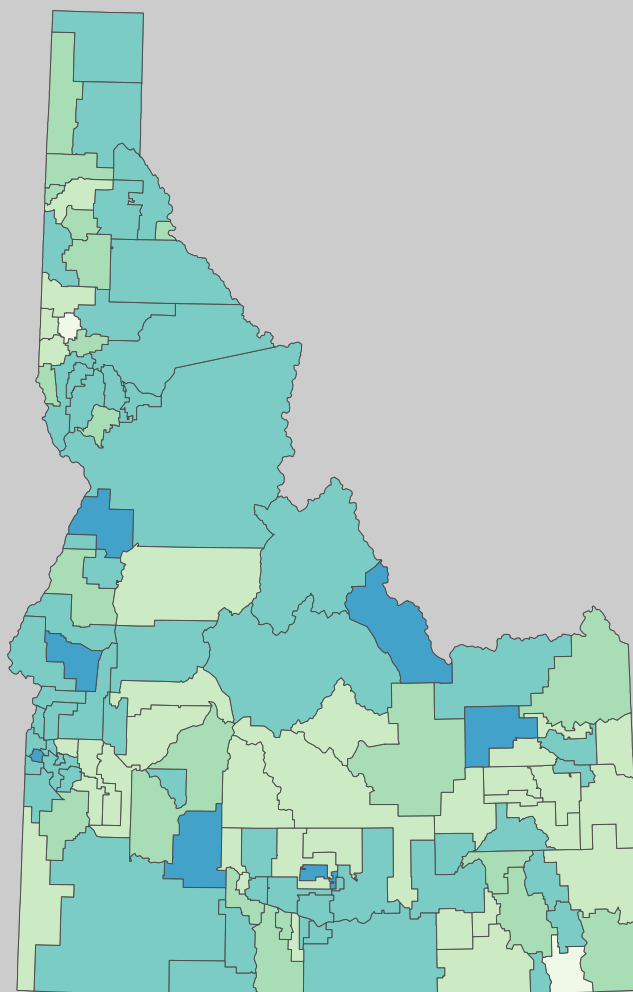

Poverty Estimates, 2009: Idaho

Small Area Income and Poverty
Estimates Program
U.S. Census Bureau

School Age Children In Poverty by School District

Source: U.S. Census Bureau, Small Area Income and Poverty Estimates (SAIPE) Program, Dec. 2010

0 25 Miles

Unified and Elementary School District boundaries are as of January 1, 2010

Poverty by Metropolitan Status

Children in Families
Ages 5 to 17

Metropolitan and micropolitan statistical areas defined by U.S. Office of Management and Budget as of Nov. 2008

Median Household Income

Percent in Poverty by School District

* Percentages shown are not true poverty rates as the denominator includes all children ages 5 to 17