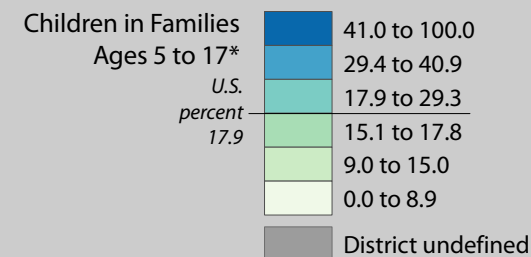

0 25 Miles

Unified and Elementary School District boundaries are as of January 1, 2010

Poverty by Metropolitan Status

Children in Families
Ages 5 to 17

Metropolitan and micropolitan statistical areas defined by U.S. Office of Management and Budget as of Nov. 2008

Median Household Income

Percent in Poverty by School District

* Percentages shown are not true poverty rates as the denominator includes all children ages 5 to 17