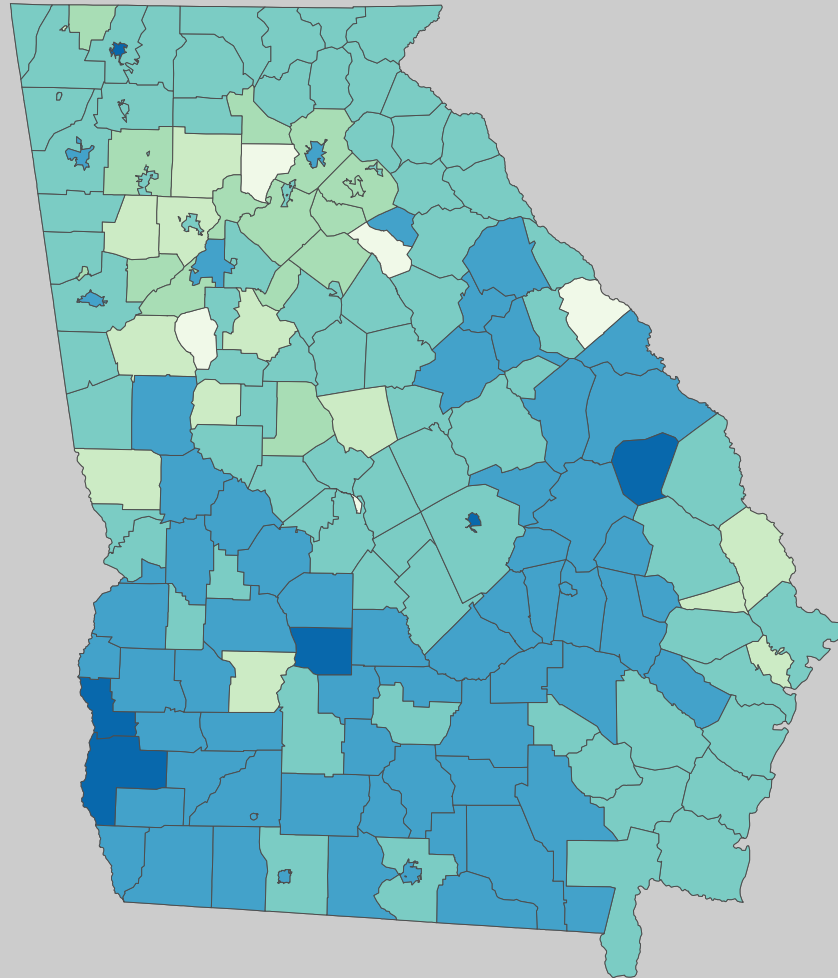

Poverty Estimates, 2009: Georgia

Small Area Income and Poverty
Estimates Program
U.S. Census Bureau

School Age Children In Poverty by School District

Poverty by Metropolitan Status

Median Household Income

Percent in Poverty by School District

Source: U.S. Census Bureau, Small Area Income and Poverty Estimates (SAIPE) Program, Dec. 2010

0 20 Miles

Unified and Elementary School District boundaries are as of January 1, 2010

* Percentages shown are not true poverty rates as the denominator includes all children ages 5 to 17