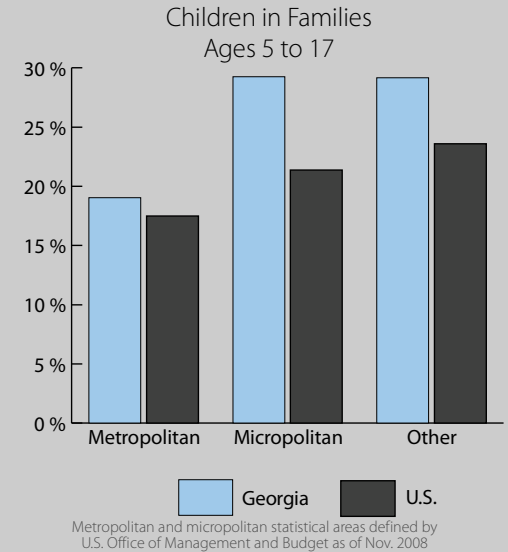

Poverty Estimates, 2009: Georgia

Small Area Income and Poverty
Estimates Program
U.S. Census Bureau

School Age Children In Poverty by School District

Poverty by Metropolitan Status

Median Household Income

* Percentages shown are not true poverty rates as the denominator includes all children ages 5 to 17