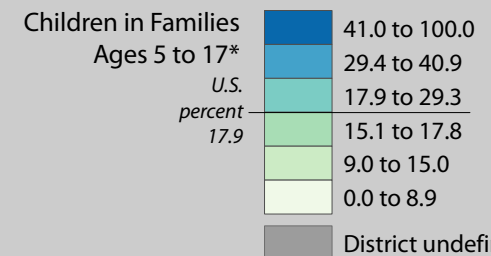

Poverty by Metropolitan Status

Children in Families
Ages 5 to 17

Metropolitan and micropolitan statistical areas defined by U.S. Office of Management and Budget as of Nov. 2008

Median Household Income

Percent in Poverty by School District

* Percentages shown are not true poverty rates as the denominator includes all children ages 5 to 17

Source: U.S. Census Bureau, Small Area Income and Poverty Estimates (SAIPE) Program, Dec. 2010