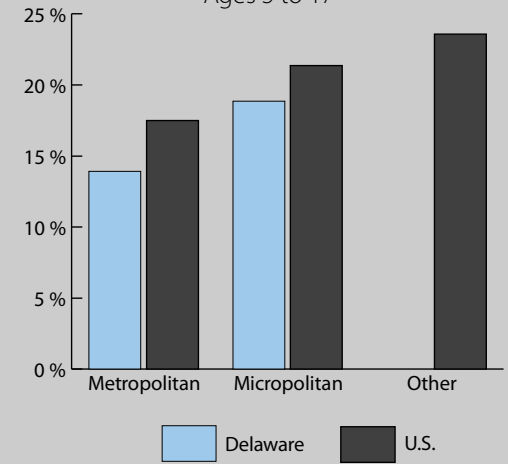

Poverty Estimates, 2009: Delaware

Small Area Income and Poverty
Estimates Program
U.S. Census Bureau

School Age Children In Poverty by School District

0 5 Miles

Unified and Elementary School District boundaries are as of January 1, 2010

Poverty by Metropolitan Status

Children in Families
Ages 5 to 17

Metropolitan and micropolitan statistical areas defined by U.S. Office of Management and Budget as of Nov. 2008

Median Household Income

Percent in Poverty by School District

* Percentages shown are not true poverty rates as the denominator includes all children ages 5 to 17

Source: U.S. Census Bureau, Small Area Income and Poverty Estimates (SAIPE) Program, Dec. 2010