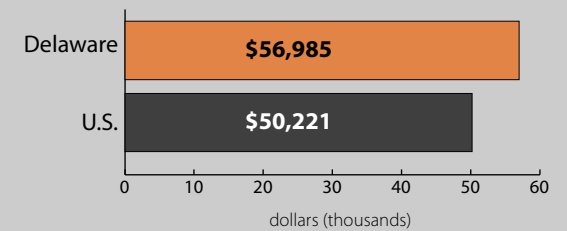

Poverty Estimates, 2009: Delaware

Small Area Income and Poverty
Estimates Program
U.S. Census Bureau

School Age Children In Poverty by School District

0 5 Miles

Unified and Elementary School District boundaries are as of January 1, 2010

Poverty by Metropolitan Status

Children in Families
Ages 5 to 17

Metropolitan and micropolitan statistical areas defined by U.S. Office of Management and Budget as of Nov. 2008

Median Household Income

Percent in Poverty by School District

* Percentages shown are not true poverty rates as the denominator includes all children ages 5 to 17

Source: U.S. Census Bureau, Small Area Income and Poverty Estimates (SAIPE) Program, Dec. 2010