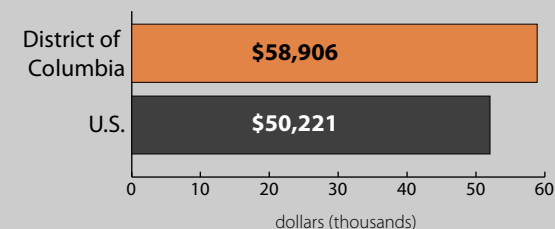

Median Household Income