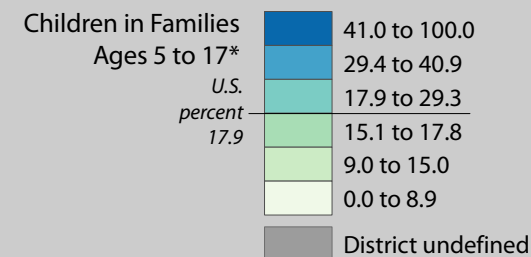

Poverty Estimates, 2009: District of Columbia

Small Area Income and Poverty
Estimates Program
U.S. Census Bureau

School Age Children In Poverty by School District

Poverty by Metropolitan Status

Children in Families
Ages 5 to 17

Metropolitan and micropolitan statistical areas defined by U.S. Office of Management and Budget as of Nov. 2008

Median Household Income

Percent in Poverty by School District

Source: U.S. Census Bureau, Small Area Income and Poverty Estimates (SAIPE) Program, Dec. 2010