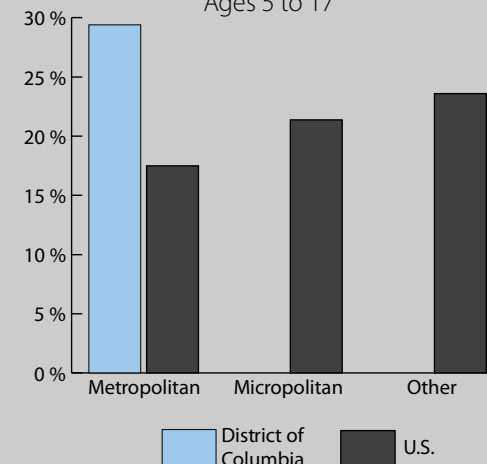

Poverty Estimates, 2009: District of Columbia

Small Area Income and Poverty
Estimates Program
U.S. Census Bureau

School Age Children In Poverty by School District

Poverty by Metropolitan Status

Children in Families
Ages 5 to 17

Metropolitan and micropolitan statistical areas defined by U.S. Office of Management and Budget as of Nov. 2008

Median Household Income

Percent in Poverty by School District

Source: U.S. Census Bureau, Small Area Income and Poverty Estimates (SAIPE) Program, Dec. 2010