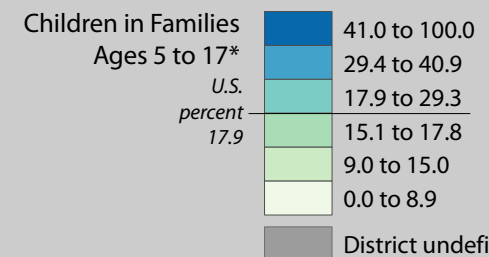

0 50 Miles

Unified and Elementary School District boundaries are as of January 1, 2010

Poverty by Metropolitan Status

Children in Families
Ages 5 to 17

California U.S.
Metropolitan and micropolitan statistical areas defined by U.S. Office of Management and Budget as of Nov. 2008

Median Household Income

Percent in Poverty by School District

* Percentages shown are not true poverty rates as the denominator includes all children ages 5 to 17