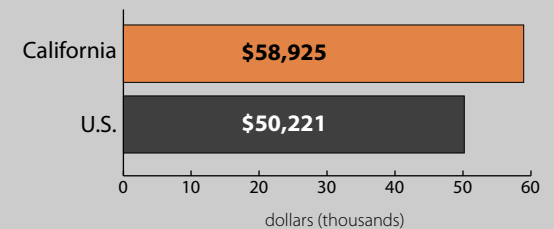

0 50 Miles

Unified and Elementary School District boundaries are as of January 1, 2010

Poverty by Metropolitan Status

Children in Families
Ages 5 to 17

California U.S.
Metropolitan and micropolitan statistical areas defined by U.S. Office of Management and Budget as of Nov. 2008

Median Household Income

Percent in Poverty by School District

* Percentages shown are not true poverty rates as the denominator includes all children ages 5 to 17