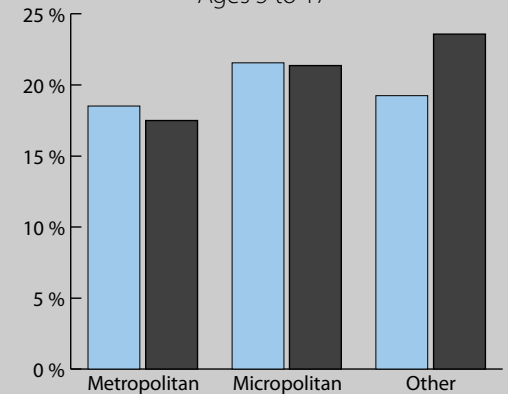

Poverty Estimates, 2009: California

Small Area Income and Poverty
Estimates Program
U.S. Census Bureau

School Age Children In Poverty by School District

Source: U.S. Census Bureau, Small Area Income and Poverty Estimates (SAIPE) Program, Dec. 2010

0 50 Miles

Unified and Elementary School District boundaries are as of January 1, 2010

Poverty by Metropolitan Status

Children in Families
Ages 5 to 17

California U.S.
Metropolitan and micropolitan statistical areas defined by U.S. Office of Management and Budget as of Nov. 2008

Median Household Income

Percent in Poverty by School District

* Percentages shown are not true poverty rates as the denominator includes all children ages 5 to 17