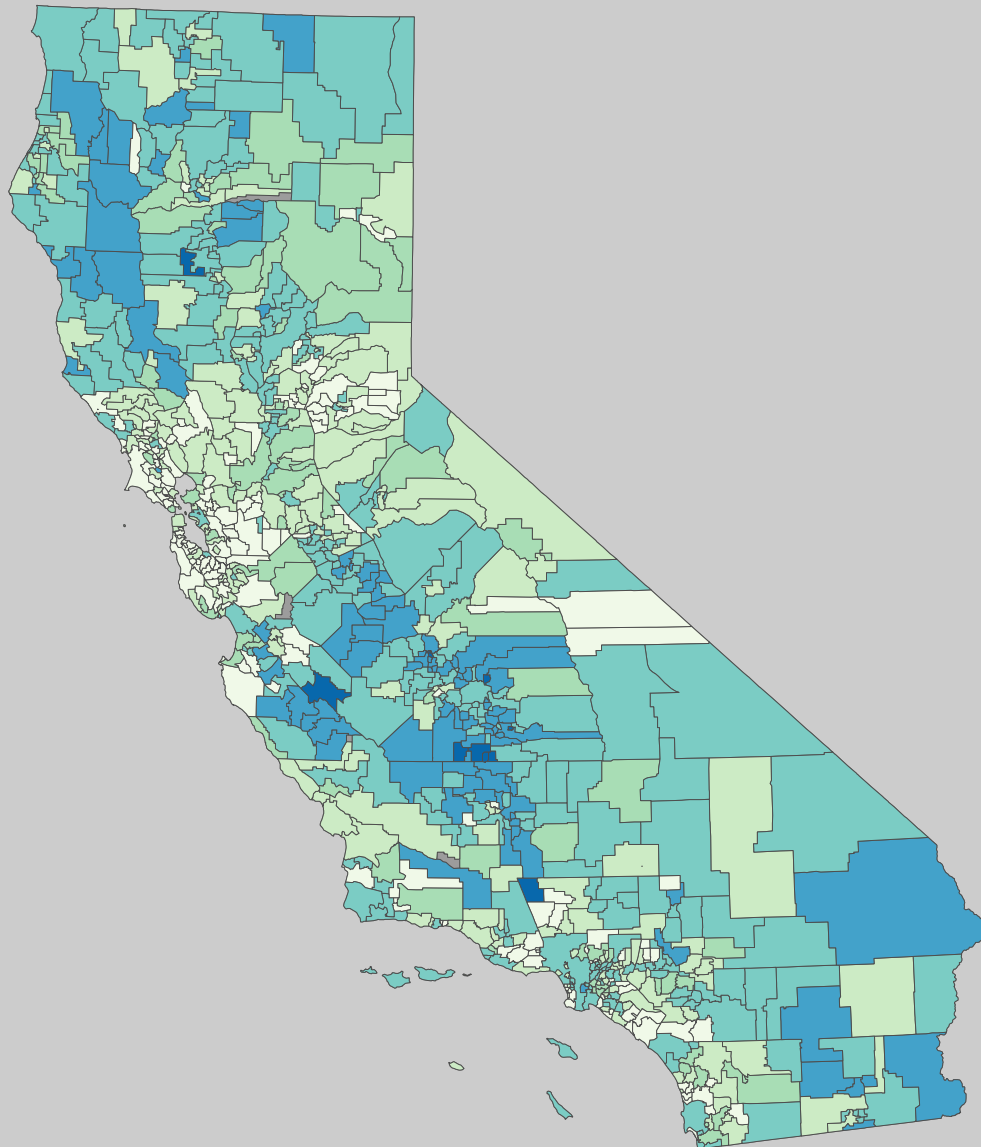

Poverty Estimates, 2009: California

Small Area Income and Poverty
Estimates Program
U.S. Census Bureau

School Age Children In Poverty by School District

Source: U.S. Census Bureau, Small Area Income and Poverty Estimates (SAIPE) Program, Dec. 2010

0 50 Miles

Unified and Elementary School District boundaries are as of January 1, 2010

Poverty by Metropolitan Status

Children in Families
Ages 5 to 17

California U.S.
Metropolitan and micropolitan statistical areas defined by U.S. Office of Management and Budget as of Nov. 2008

Median Household Income

Percent in Poverty by School District

* Percentages shown are not true poverty rates as the denominator includes all children ages 5 to 17