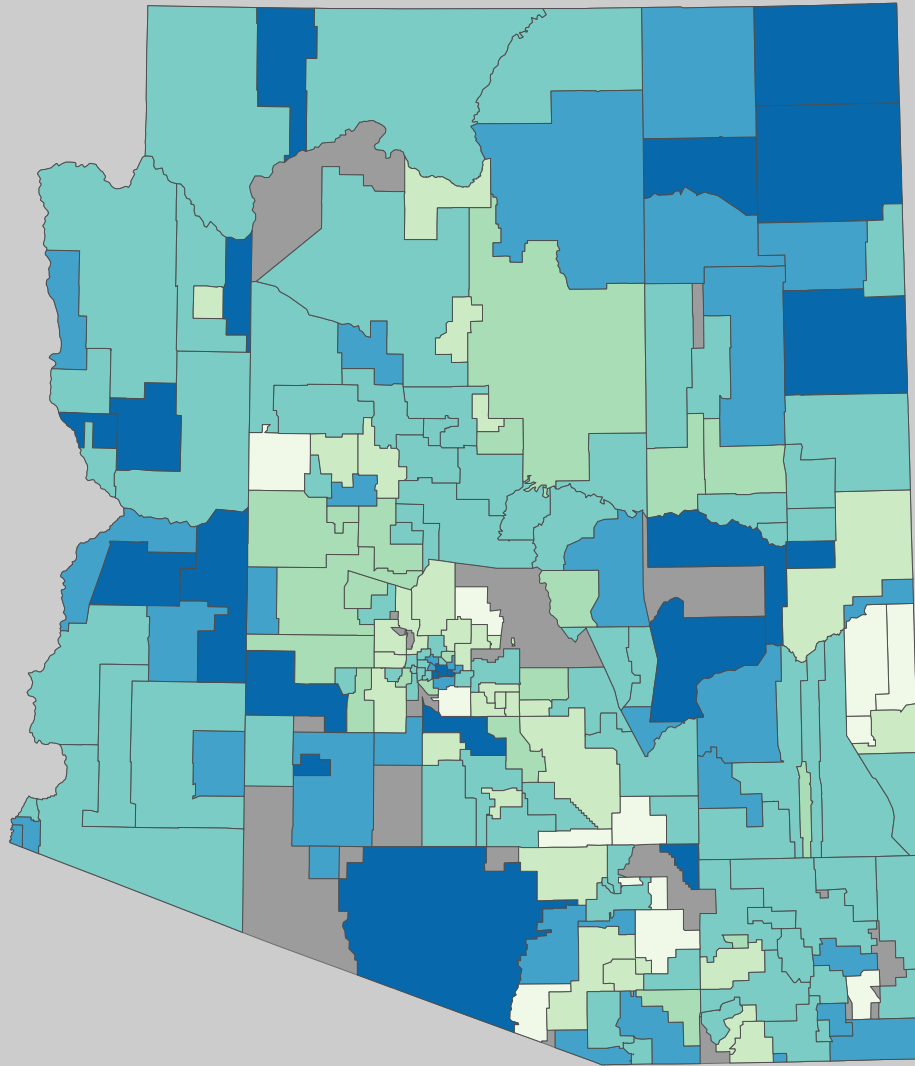

# Poverty Estimates, 2009: Arizona

Small Area Income and Poverty  
Estimates Program  
U.S. Census Bureau

## School Age Children In Poverty by School District

Source: U.S. Census Bureau, Small Area Income and Poverty Estimates (SAIPE) Program, Dec. 2010

0 25 Miles

Unified and Elementary School District boundaries are as of January 1, 2010

## Poverty by Metropolitan Status

Children in Families  
Ages 5 to 17

Arizona U.S.

Metropolitan and micropolitan statistical areas defined by U.S. Office of Management and Budget as of Nov. 2008

## Percent in Poverty by School District

\* Percentages shown are not true poverty rates as the denominator includes all children ages 5 to 17