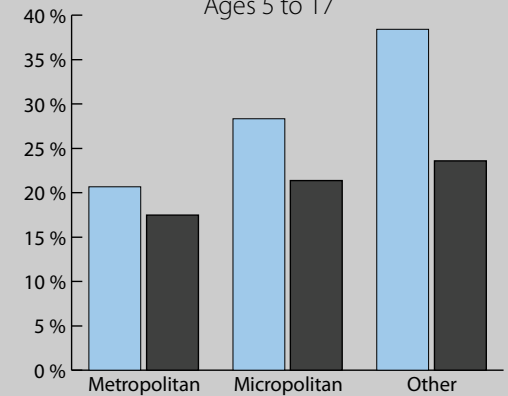

## School Age Children In Poverty by School District

Source: U.S. Census Bureau, Small Area Income and Poverty Estimates (SAIPE) Program, Dec. 2010

0 25 Miles

Unified and Elementary School District boundaries are as of January 1, 2010

## Poverty by Metropolitan Status

Children in Families  
Ages 5 to 17

Arizona U.S.

Metropolitan and micropolitan statistical areas defined by U.S. Office of Management and Budget as of Nov. 2008

## Percent in Poverty by School District

\* Percentages shown are not true poverty rates as the denominator includes all children ages 5 to 17