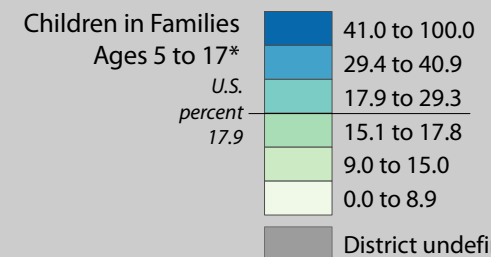

## Poverty by Metropolitan Status

Children in Families  
Ages 5 to 17

Arizona U.S.

Metropolitan and micropolitan statistical areas defined by U.S. Office of Management and Budget as of Nov. 2008

## Median Household Income

## Percent in Poverty by School District

\* Percentages shown are not true poverty rates as the denominator includes all children ages 5 to 17