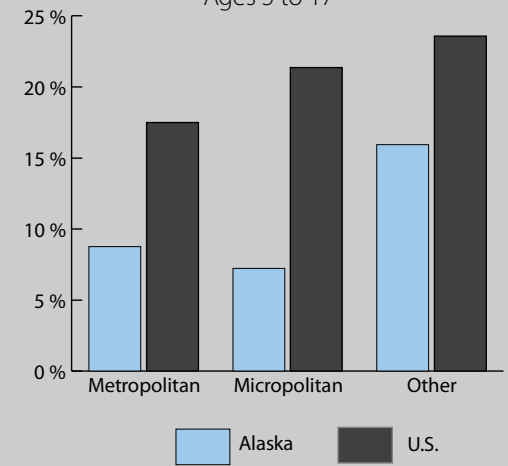

# Poverty Estimates, 2009: Alaska

## School Age Children In Poverty by School District

## Poverty by Metropolitan Status

Children in Families  
Ages 5 to 17

Metropolitan and micropolitan statistical areas defined by U.S. Office of Management and Budget as of Nov. 2008

\* Percentages shown are not true poverty rates as the denominator includes all children ages 5 to 17