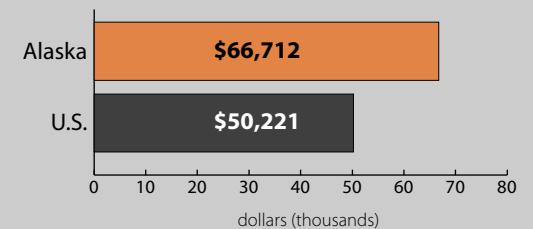

Median Household Income