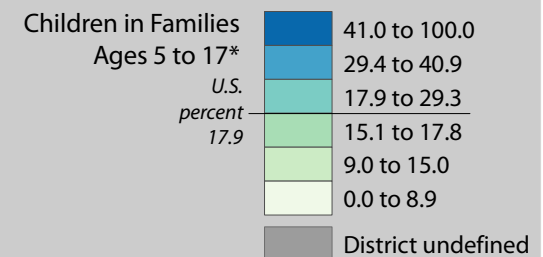

Percent in Poverty by School District

Source: U.S. Census Bureau, Small Area Income and Poverty Estimates (SAIPE) Program, Dec. 2010

0 100 Miles

Unified and Elementary School District boundaries are as of January 1, 2010

* Percentages shown are not true poverty rates as the denominator includes all children ages 5 to 17