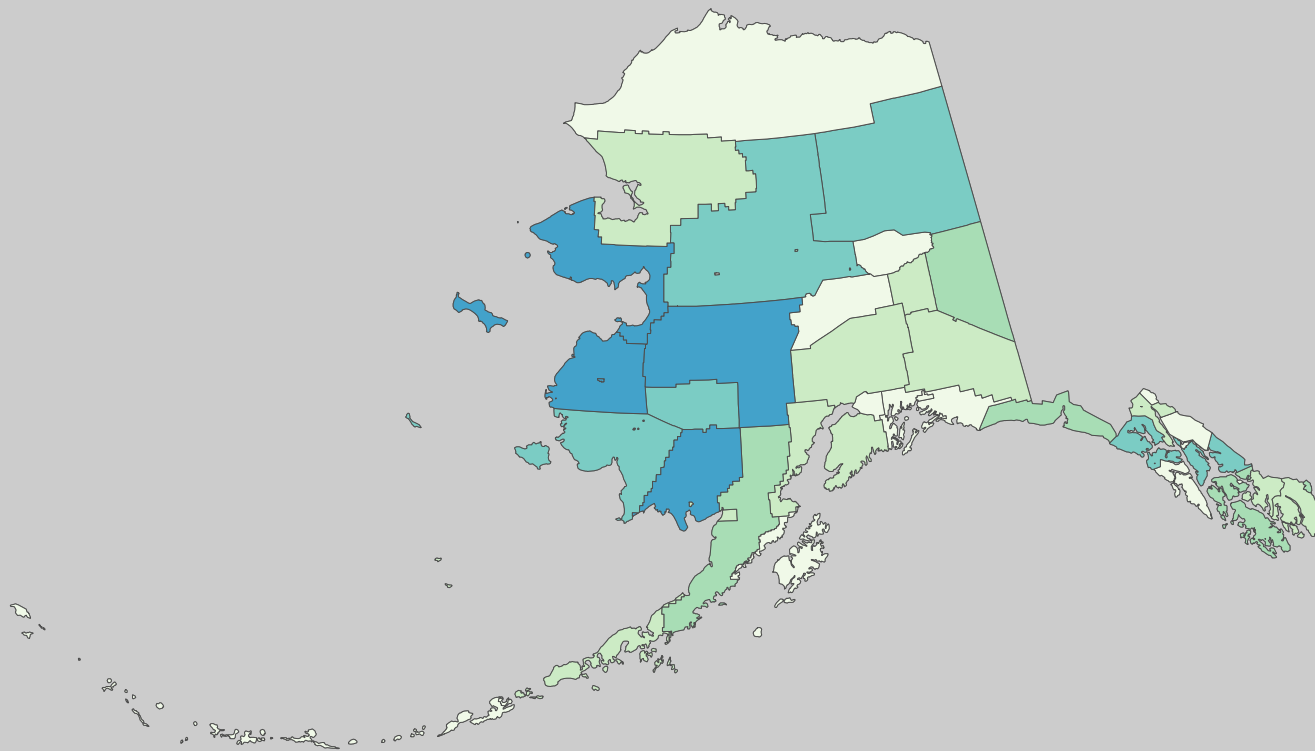

# Poverty Estimates, 2009: Alaska

## School Age Children In Poverty by School District

## Poverty by Metropolitan Status

Children in Families  
Ages 5 to 17

Metropolitan and micropolitan statistical areas defined by U.S. Office of Management and Budget as of Nov. 2008