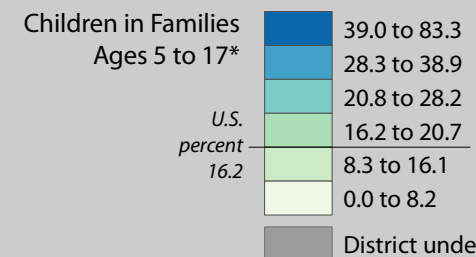

0 10 Miles

Unified and Elementary School District boundaries are as of January 1, 2008

Poverty by Metropolitan Status

Children in Families
Ages 5 to 17

Metropolitan and micropolitan statistical areas defined by U.S. Office of Management and Budget as of Nov. 2007

Median Household Income

Percent in Poverty by School District

* Percentages shown are not true poverty rates as the denominator includes all children ages 5 to 17