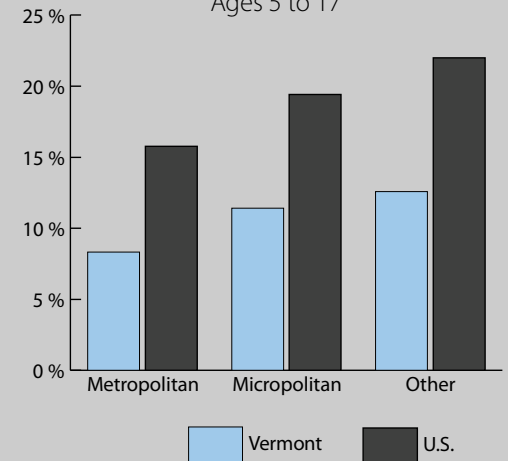

Poverty Estimates, 2008: Vermont

Small Area Income and Poverty Estimates Program
U.S. Census Bureau

School Age Children In Poverty by School District

Source: U.S. Census Bureau, Small Area Income and Poverty Estimates (SAIPE) Program, Nov. 2009

0 10 Miles

Unified and Elementary School District boundaries are as of January 1, 2008

Poverty by Metropolitan Status

Children in Families
Ages 5 to 17

Metropolitan and micropolitan statistical areas defined by U.S. Office of Management and Budget as of Nov. 2007

Median Household Income

Percent in Poverty by School District

* Percentages shown are not true poverty rates as the denominator includes all children ages 5 to 17