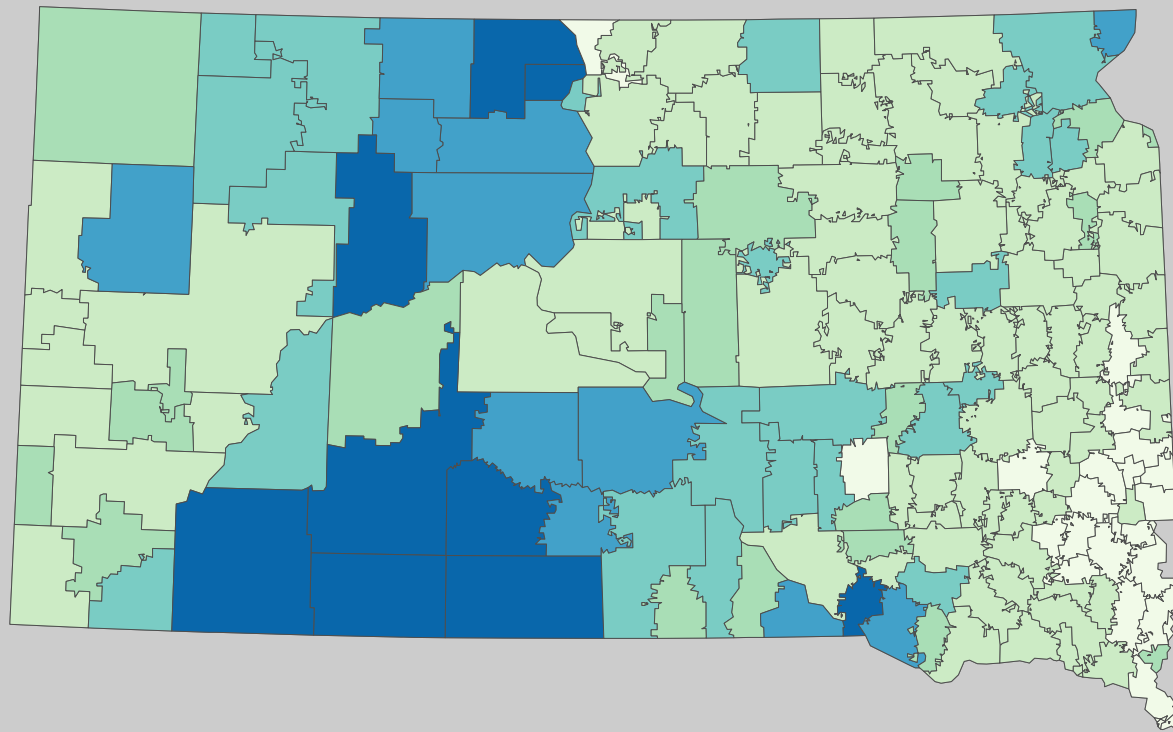

# Poverty Estimates, 2008: South Dakota

Small Area Income and Poverty  
Estimates Program  
U.S. Census Bureau

## School Age Children In Poverty by School District

0 25 Miles

Unified and Elementary School District boundaries are as of January 1, 2008

## Poverty by Metropolitan Status

Children in Families  
Ages 5 to 17

Metropolitan and micropolitan statistical areas defined by U.S. Office of Management and Budget as of Nov. 2007