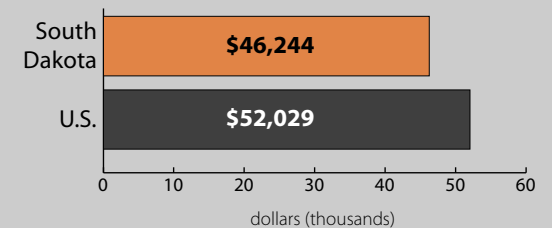

Median Household Income