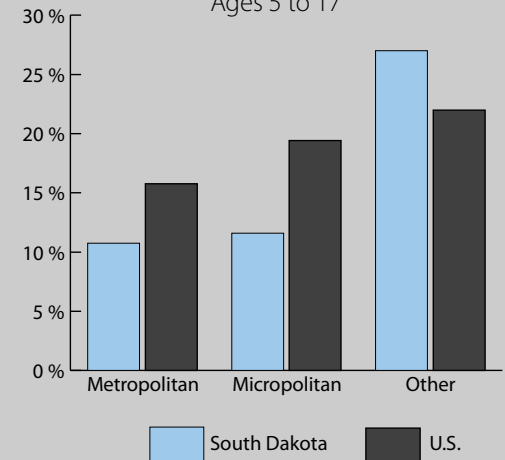

## School Age Children In Poverty by School District

0 25 Miles

Unified and Elementary School District boundaries are as of January 1, 2008

## Poverty by Metropolitan Status

Children in Families  
Ages 5 to 17

Metropolitan and micropolitan statistical areas defined by U.S. Office of Management and Budget as of Nov. 2007